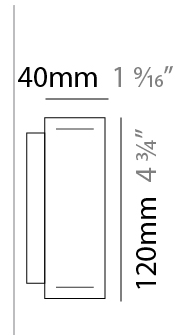

GENERAL

Series: Woodlin
 Subseries: LED120
 Brand: Tunto
 Division: Design
 Mounting Type: Suspension
 Mounting Location: Ceiling
 Subcategory: Profile

PHYSICAL

Shape: Rectangle
 Length (mm): 700
 Length (in): 27 ⁹/₁₆
 Width (mm): 40
 Width (in): 1 ⁹/₁₆
 Height (mm): 120
 Height (in): 4 ³/₄
 Max. Overall Height (mm): 2120
 Max. Overall Height (in): 83 ⁷/₁₆
 Light Distribution: Direct / Indirect
 Diffuser: Opal
 Fixture Finish: [WAL / ASH / OAK / BLK / WHI](#)
 Fixture Material: Wood
 Cable Details: 2000mm / 78 3/4"

GENERAL

Series: Woodlin
Subseries: LED120
Brand: Tunto
Division: Design
Mounting Type: Surface
Mounting Location: Wall
Subcategory: Profile

PHYSICAL

Shape: Rectangle
Length (mm): 700
Length (in): 27 ⁹/₁₆"
Width (mm): 40
Width (in): 1 ⁹/₁₆"
Height (mm): 120
Height (in): 4 ³/₄"
Extension (mm): 40
Extension (in): 1 ⁹/₁₆"
Light Distribution: Direct / Indirect
Diffuser: Opal
Fixture Finish: [WAL / ASH / OAK / BLK / WHI](#)
Fixture Material: Wood

PROJECT	_____
TYPE	_____
SPECIFIER	_____
QUANTITY	_____
DATE	_____

700mm 27 ⁹/₁₆"

Indirect

LED120 SURFACE

D73029-

PROJECT

TYPE

SPECIFIER