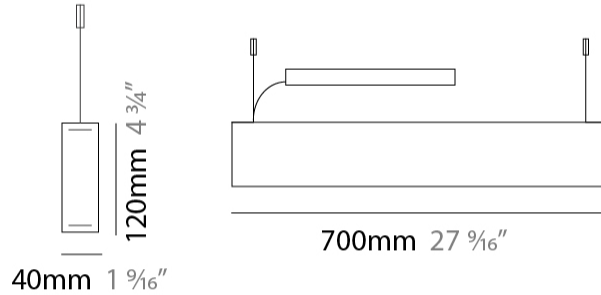

PROJECT
TYPE
SPECIFIER
QUANTITY
DATE

LED120 SUSPENSION

D71023-

base number
Color   Temperature   Finish   Options

1. To build a product code in our configurator select the specify button on the base model # product page
2. To build a manual product code on this datasheet choose from the options listed below in blue font and add the suffix to the base model #

GENERAL

Series: Woodlin
Subseries: LED120
Brand: Tunto
Division: Design
Mounting Type: Suspension
Mounting Location: Ceiling
Subcategory: Profile

PHYSICAL

Shape: Rectangle
Length (mm): 700
Length (in): 27 ⁹/₁₆
Width (mm): 40
Width (in): 1 ⁹/₁₆
Height (mm): 120
Height (in): 4 ³/₄
Max. Overall Height (mm): 2120
Max. Overall Height (in): 83 ⁷/₁₆
Light Distribution: Direct / Indirect
Diffuser: Opal
Fixture Finish: [WAL / ASH / OAK / BLK / WHI](#)
Fixture Material: Wood
Cable Details: 2000mm / 78 3/4"

ELECTRICAL

Lamp Type: LED
Input Wattage (W): 32
Total Output Wattage (W): 25.3
Dimming: Tri-Mode (Non-Dimming and Phase Dimming (120Vac only) and 0-10V Dimming)
Driver Included: Yes
Driver Location: Integrated
Driver Type: Constant Current - Universal
Driver Class: Class 2
Input Voltage (V): 120 - 277
Constant Current (MA): 700

LED

Color Temperature (°K): [2700 / 3000 / 4000](#)
Max. Delivered Lumen (lm): 1500
CRI: >93 CRI
Lamp Life (hrs): 50000

OPTICAL

RATINGS AND CERTIFICATIONS

Certified By: Certified for North American Standards
IP rating: IP20