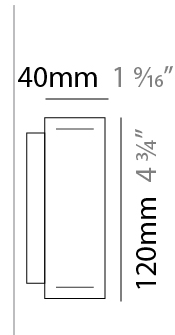

LED120 SURFACE

D73029-

base number
Color   Finish
Temperature   Options

1. To build a product code in our configurator select the specify button on the base model # product page
2. To build a manual product code on this datasheet choose from the options listed below in blue font and add the suffix to the base model #

GENERAL

Series: Woodlin
Subseries: LED120
Brand: Tunto
Division: Design
Mounting Type: Surface
Mounting Location: Wall
Subcategory: Profile

PHYSICAL

Shape: Rectangle
Length (mm): 700
Length (in): 27 ⁹/₁₆
Width (mm): 40
Width (in): 1 ⁹/₁₆
Height (mm): 120
Height (in): 4 ³/₄
Extension (mm): 40
Extension (in): 1 ⁹/₁₆
Light Distribution: Direct / Indirect
Diffuser: Opal
Fixture Finish: [WAL / ASH / OAK / BLK / WHI](#)
Fixture Material: Wood

ELECTRICAL

Lamp Type: LED
Input Wattage (W): 31
Total Output Wattage (W): 25.3
Dimming: Tri-Mode (Non-Dimming and Phase Dimming (120Vac only) and 0-10V Dimming)
Driver Included: Yes
Driver Location: Remote
Driver Type: Constant Current - Universal
Driver Class: Class 2
Housing: ENCP3
Input Voltage (V): 120 - 277
Constant Current (MA): 700

LED

[Color Temperature (°K): 2700 / 3000 / 4000](#)
Max. Delivered Lumen (lm): 1500
CRI: >93 CRI
Lamp Life (hrs): 50000

OPTICAL

RATINGS AND CERTIFICATIONS

Certified By: Certified for North American Standards
IP rating: IP20

PROJECT
TYPE
SPECIFIER
QUANTITY
DATE

700mm 27 ⁹/₁₆"

Indirect