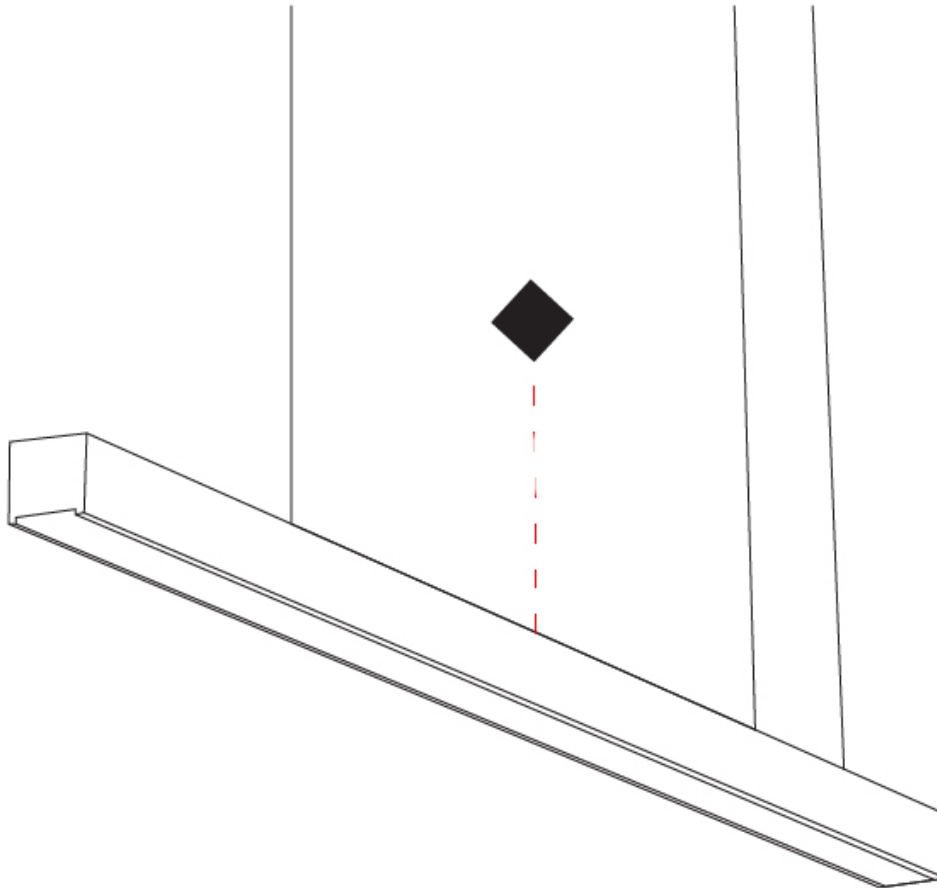

LED60 SUSPENSION

D71015-

PROJECT _____

TYPE _____

SPECIFIER _____

QUANTITY _____

DATE _____

D