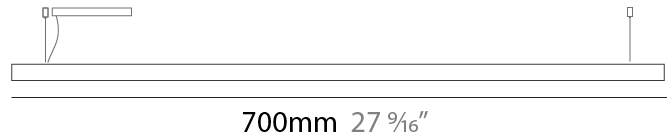

LED60 SUSPENSION

D71015- -

base number
Color   Temperature   Finish   Options

1. To build a product code in our configurator select the specify button on the base model # product page
2. To build a manual product code on this datasheet choose from the options listed below in blue font and add the suffix to the base model #

GENERAL

Series: Woodlin
Subseries: LED60
Brand: Tunto
Division: Design
Mounting Type: Suspension
Mounting Location: Ceiling
Subcategory: Profile

PHYSICAL

Shape: Rectangle
Length (mm): 700
Length (in): 27 ⁹/₁₆
Width (mm): 60
Width (in): 2 ³/₈
Height (mm): 60
Height (in): 2 ³/₈
Max. Overall Height (mm): 2060
Max. Overall Height (in): 81 ¹/₈
Light Distribution: Direct
Diffuser: Opal
Fixture Finish: [WAL / ASH / OAK / BLK / WHI](#)
Fixture Material: Wood
Cable Details: 2000mm / 78 3/4"

ELECTRICAL

Lamp Type: LED
Input Wattage (W): 29
Total Output Wattage (W): 25.3
Dimming: Tri-Mode (Non-Dimming and Phase Dimming (120Vac only) and 0-10V Dimming)
Driver Included: Yes
Driver Location: Integrated
Driver Type: Constant Current - Universal
Driver Class: Class 2
Input Voltage (V): 120 - 277
Constant Current (MA): 700

LED

Color Temperature (°K): [2700 / 3000 / 4000](#)
Max. Delivered Lumen (lm): 2180
CRI: >93 CRI
Lamp Life (hrs): 50000

OPTICAL

RATINGS AND CERTIFICATIONS

Certified By: Certified for North American Standards
IP rating: IP20

PROJECT	_____
TYPE	_____
SPECIFIER	_____
QUANTITY	_____
DATE	_____

60mm 2 ³/₈"

Direct