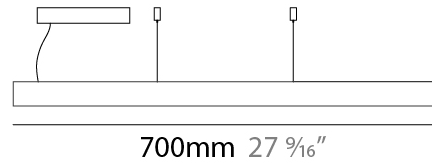

PROJECT
TYPE
SPECIFIER
QUANTITY
DATE

LED40 SUSPENSION

D71004-

base number   Color   Finish
Temperature   Options

1. To build a product code in our configurator select the specify button on the base model # product page
2. To build a manual product code on this datasheet choose from the options listed below in blue font and add the suffix to the base model #

GENERAL

Series: Woodlin
Subseries: LED40
Brand: Tunto
Division: Design
Mounting Type: Suspension
Mounting Location: Ceiling
Subcategory: Pendant

PHYSICAL

Shape: Rectangle
Length (mm): 700
Length (in): 27 ⁹/₁₆
Width (mm): 400
Width (in): 15 ³/₄
Height (mm): 40
Height (in): 1 ⁹/₁₆
Max. Overall Height (mm): 2040
Max. Overall Height (in): 80 ⁵/₁₆
Light Distribution: Direct
Diffuser: Opal
Fixture Finish: WAL / ASH / OAK / BLK / WHI
Fixture Material: Wood

ELECTRICAL

Lamp Type: LED
Input Wattage (W): 23
Total Output Wattage (W): 19
Dimming: Tri-Mode (Non-Dimming and Phase Dimming (120Vac only) and 0-10V Dimming)
Driver Included: Yes
Driver Location: Integrated
Driver Type: Constant Current - Universal
Driver Class: Class 2
Input Voltage (V): 120 - 277
Constant Current (MA): 700

LED

Color Temperature (°K): 3000
Max. Delivered Lumen (lm): 1300
CRI: >93 CRI
Lamp Life (hrs): 50000

OPTICAL

RATINGS AND CERTIFICATIONS

Certified By: Certified for North American Standards
IP rating: IP20