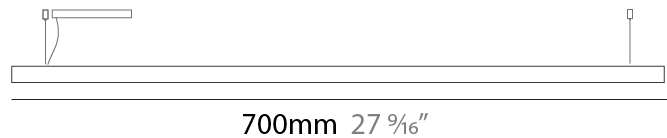

PROJECT
TYPE
SPECIFIER
QUANTITY
DATE

LED60 SUSPENSION

D71015- -
base number   Color   Finish
                         Temperature   Options

1. To build a product code in our configurator select the specify button on the base model # product page
2. To build a manual product code on this datasheet choose from the options listed below in blue font and add the suffix to the base model #

GENERAL

Series: Woodlin
Subseries: LED60
Brand: Tunto
Division: Design
Mounting Type: Suspension
Mounting Location: Ceiling
Subcategory: Pendant

PHYSICAL

Shape: Rectangle
Length (mm): 700
Length (in): 27 ⁹/₁₆
Width (mm): 60
Width (in): 2 ³/₈
Height (mm): 60
Height (in): 2 ³/₈
Max. Overall Height (mm): 2060
Max. Overall Height (in): 81 ¹/₈
Light Distribution: Direct
Diffuser: Opal
Fixture Finish: WAL / ASH / OAK / BLK / WHI
Fixture Material: Wood
Cable Details: 2000mm / 78 3/4"

ELECTRICAL

Lamp Type: LED
Input Wattage (W): 29
Total Output Wattage (W): 25.3
Dimming: Tri-Mode (Non-Dimming and Phase Dimming (120Vac only) and 0-10V Dimming)
Driver Included: Yes
Driver Location: Integrated
Driver Type: Constant Current - Universal
Driver Class: Class 2
Input Voltage (V): 120 - 277
Constant Current (MA): 700

LED

Color Temperature (°K): 2700 / 3000 / 4000
Max. Delivered Lumen (lm): 2180
CRI: >93 CRI
Lamp Life (hrs): 50000

OPTICAL

RATINGS AND CERTIFICATIONS

Certified By: Certified for North American Standards
IP rating: IP20