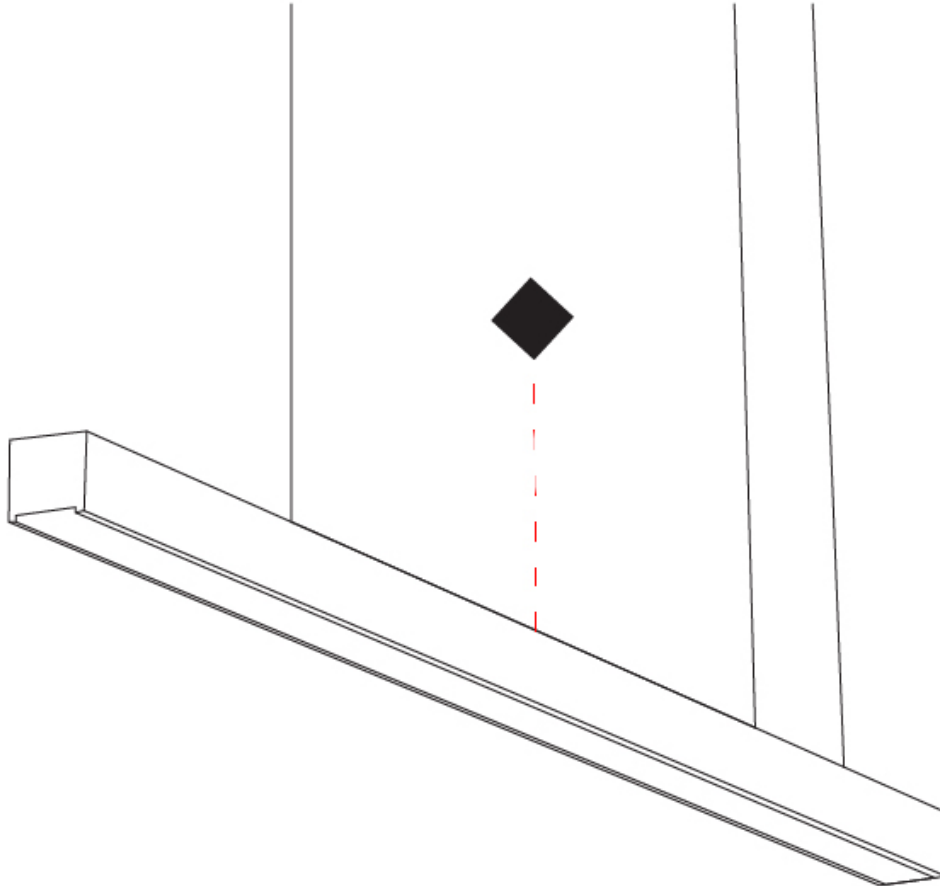

LED40 SUSPENSION

D71003-

PROJECT _____

TYPE _____

SPECIFIER _____

QUANTITY _____

DATE _____

D