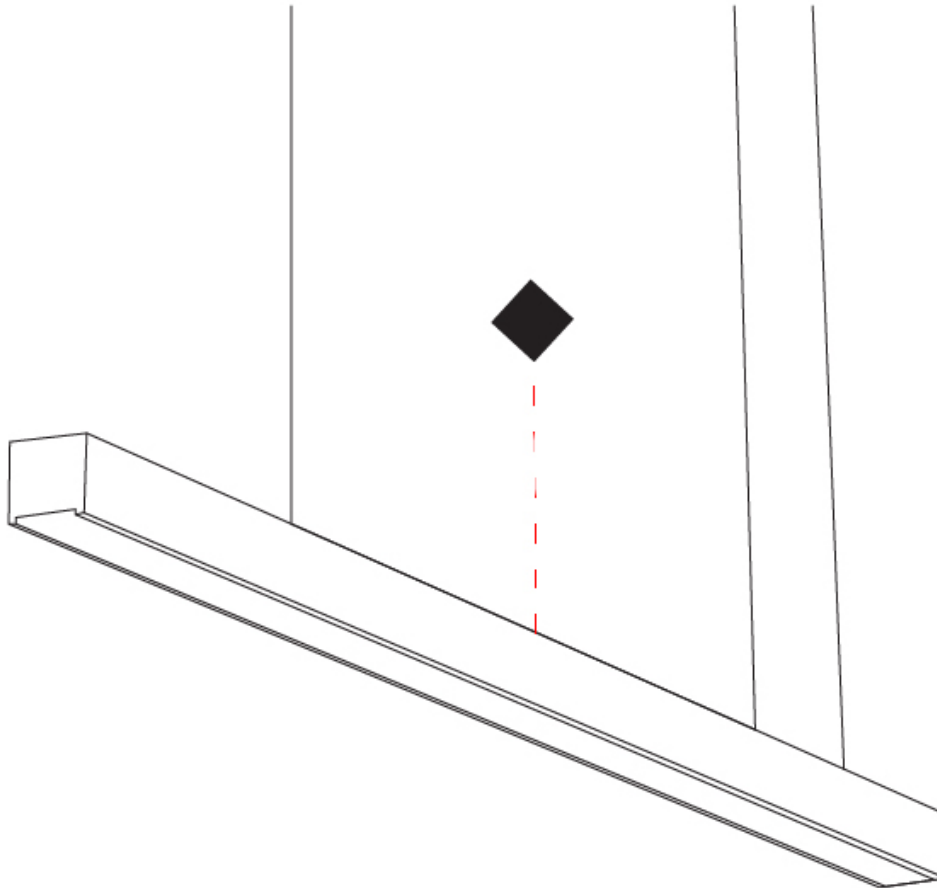

LED40 SUSPENSION

D71004-

PROJECT	_____
TYPE	_____
SPECIFIER	_____
QUANTITY	_____
DATE	_____