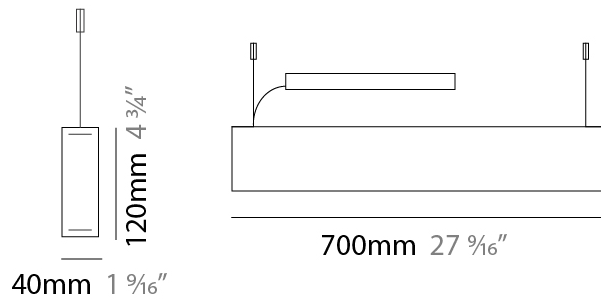

PROJECT
TYPE
SPECIFIER
QUANTITY
DATE

LED120 SUSPENSION

D71023-

base number
Color   Finish
Temperature   Options

1. To build a product code in our configurator select the specify button on the base model # product page
2. To build a manual product code on this datasheet choose from the options listed below in blue font and add the suffix to the base model #

GENERAL

Series: Woodlin
Subseries: LED120
Brand: Tunto
Division: Design
Mounting Type: Suspension
Mounting Location: Ceiling
Subcategory: Pendant

PHYSICAL

Shape: Rectangle
Length (mm): 700
Length (in): 27 ⁹/₁₆
Width (mm): 40
Width (in): 1 ⁹/₁₆
Height (mm): 120
Height (in): 4 ³/₄
Max. Overall Height (mm): 2120
Max. Overall Height (in): 83 ⁷/₁₆
Light Distribution: Direct / Indirect
Diffuser: Opal
Fixture Finish: [WAL](#) / [ASH](#) / [OAK](#) / [BLK](#) / [WHI](#)
Fixture Material: Wood
Cable Details: 2000mm / 78 3/4"

ELECTRICAL

Lamp Type: LED
Input Wattage (W): 32
Total Output Wattage (W): 25.3
Dimming: Tri-Mode (Non-Dimming and Phase Dimming (120Vac only) and 0-10V Dimming)
Driver Included: Yes
Driver Location: Integrated
Driver Type: Constant Current - Universal
Driver Class: Class 2
Input Voltage (V): 120 - 277
Constant Current (MA): 700

LED

Color Temperature (°K): [2700](#) / [3000](#) / [4000](#)
Max. Delivered Lumen (lm): 1500
CRI: >93 CRI
Lamp Life (hrs): 50000

OPTICAL

RATINGS AND CERTIFICATIONS

Certified By: Certified for North American Standards
IP rating: IP20