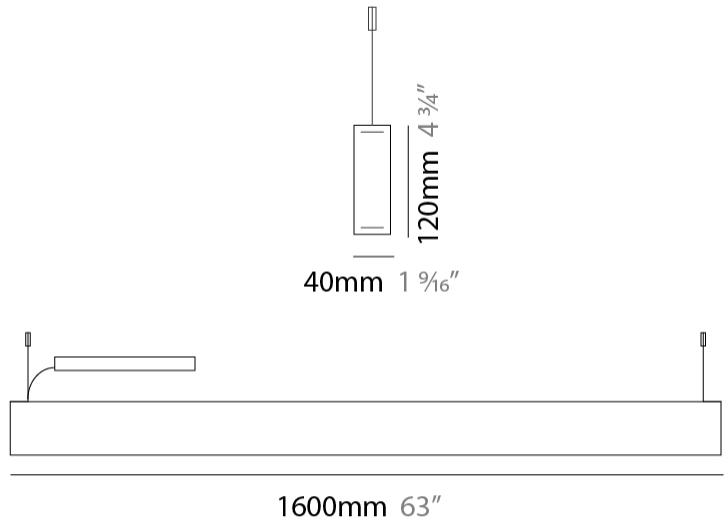

LED120 SUSPENSION

D71026- -

base number   Color   Finish
Temperature   Options

1. To build a product code in our configurator select the specify button on the base model # product page
2. To build a manual product code on this datasheet choose from the options listed below in blue font and add the suffix to the base model #

GENERAL

Series: Woodlin
Subseries: LED120
Brand: Tunto
Division: Design
Mounting Type: Suspension
Mounting Location: Ceiling
Subcategory: Profile

PHYSICAL

Shape: Rectangle
Length (mm): 1600
Length (in): 63
Width (mm): 40
Width (in): 1 9/16
Height (mm): 120
Height (in): 4 3/4
Max. Overall Height (mm): 2120
Max. Overall Height (in): 83 7/16
Light Distribution: Direct / Indirect
Diffuser: Opal
Fixture Finish: WAL / ASH / OAK / BLK / WHI
Fixture Material: Wood
Cable Details: 2000mm / 78 3/4"

ELECTRICAL

Lamp Type: LED
Input Wattage (W): 74
Total Output Wattage (W): 63
Dimming: Tri-Mode (Non-Dimming and Phase Dimming (120Vac only) and 0-10V Dimming)
Driver Included: Yes
Driver Location: Integrated
Driver Type: Constant Current - Universal
Driver Class: Class 2
Input Voltage (V): 120 - 277
Constant Current (MA): 700

LED

Color Temperature (°K): 2700 / 3000 / 4000
Max. Delivered Lumen (lm): 3600
CRI: >93 CRI
Lamp Life (hrs): 50000

OPTICAL

RATINGS AND CERTIFICATIONS

Certified By: Certified for North American Standards
IP rating: IP20