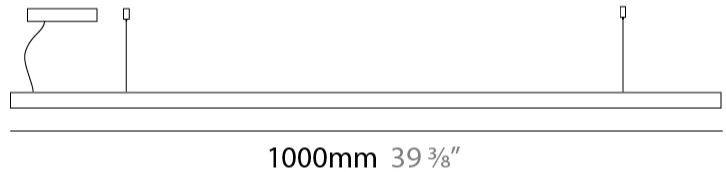

PROJECT
TYPE
SPECIFIER
QUANTITY
DATE

LED28 SUSPENSION

D71008-

base number
Color   Finish
Temperature   Options

1. To build a product code in our configurator select the specify button on the base model # product page
2. To build a manual product code on this datasheet choose from the options listed below in blue font and add the suffix to the base model #

GENERAL

Series: Woodlin
Subseries: LED28
Brand: Tunto
Division: Design
Mounting Type: Suspension
Mounting Location: Ceiling
Subcategory: Profile

PHYSICAL

Shape: Rectangle
Length (mm): 1000
Length (in): 39 3/8
Width (mm): 28
Width (in): 1 1/8
Height (mm): 28
Height (in): 1 1/8
Max. Overall Height (mm): 2028
Max. Overall Height (in): 79 13/16
Light Distribution: Direct
Diffuser: Opal
Fixture Finish: [WAL / ASH / OAK / BLK / WHI](#)
Fixture Material: Wood
Cable Details: 2000mm / 78 3/4"

ELECTRICAL

Lamp Type: LED
Input Wattage (W): 21
Total Output Wattage (W): 19
Dimming: Tri-Mode (Non-Dimming and Phase Dimming (120Vac only) and 0-10V Dimming)
Driver Included: Yes
Driver Location: Integrated
Driver Type: Constant Current - Universal
Driver Class: Class 2
Input Voltage (V): 120 - 277
Constant Current (MA): 700

LED

Color Temperature (°K): [2700 / 3000 / 4000](#)
Max. Delivered Lumen (lm): 1200
CRI: >93 CRI
Lamp Life (hrs): 50000

OPTICAL

RATINGS AND CERTIFICATIONS

Certified By: Certified for North American Standards
IP rating: IP20

28mm 1 1/8"

Direct