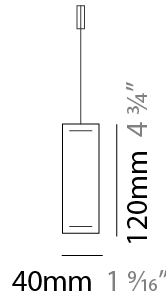

LED120 SUSPENSION

D71024-

base number
Color   Finish
Temperature   Options

1. To build a product code in our configurator select the specify button on the base model # product page
2. To build a manual product code on this datasheet choose from the options listed below in blue font and add the suffix to the base model #

GENERAL

Series: Woodlin
Subseries: LED120
Brand: Tunto
Division: Design
Mounting Type: Suspension
Mounting Location: Ceiling
Subcategory: Profile

PHYSICAL

Shape: Rectangle
Length (mm): 1000
Length (in): 39 ³/₈
Width (mm): 40
Width (in): 1 ⁹/₁₆
Height (mm): 120
Height (in): 4 ³/₄
Max. Overall Height (mm): 2120
Max. Overall Height (in): 83 ⁷/₁₆
Light Distribution: Direct / Indirect
Diffuser: Opal
Fixture Finish: [WAL / ASH / OAK / BLK / WHI](#)
Fixture Material: Wood
Cable Details: 2000mm / 78 3/4"

ELECTRICAL

Lamp Type: LED
Input Wattage (W): 46
Total Output Wattage (W): 38
Dimming: Tri-Mode (Non-Dimming and Phase Dimming (120Vac only) and 0-10V Dimming)
Driver Included: Yes
Driver Location: Integrated
Driver Type: Constant Current - Universal
Driver Class: Class 2
Input Voltage (V): 120 - 277
Constant Current (MA): 700

LED

Color Temperature (°K): [2700 / 3000 / 4000](#)
Max. Delivered Lumen (lm): 2200
CRI: >93 CRI
Lamp Life (hrs): 50000

OPTICAL

RATINGS AND CERTIFICATIONS

Certified By: Certified for North American Standards
IP rating: IP20