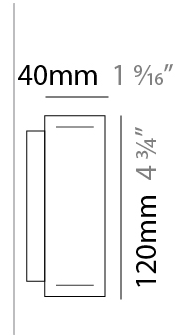

LED120 SURFACE

D73029-

base number   Color   Finish
Temperature   Options

1. To build a product code in our configurator select the specify button on the base model # product page
2. To build a manual product code on this datasheet choose from the options listed below in blue font and add the suffix to the base model #

GENERAL

Series: Woodlin
Subseries: LED120
Brand: Tunto
Division: Design
Mounting Type: Surface
Mounting Location: Wall
Subcategory: Profile

PHYSICAL

Shape: Rectangle
Length (mm): 700
Length (in): 27 ⁹/₁₆"
Width (mm): 40
Width (in): 1 ⁹/₁₆"
Height (mm): 120
Height (in): 4 ³/₄"
Extension (mm): 40
Extension (in): 1 ⁹/₁₆"
Light Distribution: Direct / Indirect
Diffuser: Opal
Fixture Finish: WAL / ASH / OAK / BLK / WHI
Fixture Material: Wood

ELECTRICAL

Lamp Type: LED
Input Wattage (W): 31
Total Output Wattage (W): 25.3
Dimming: Tri-Mode (Non-Dimming and Phase Dimming (120Vac only) and 0-10V Dimming)
Driver Included: Yes
Driver Location: Remote
Driver Type: Constant Current - Universal
Driver Class: Class 2
Housing: ENCP3
Input Voltage (V): 120 - 277
Constant Current (MA): 700

LED

Color Temperature (°K): 2700 / 3000 / 4000
Max. Delivered Lumen (lm): 1500
CRI: >93 CRI
Lamp Life (hrs): 50000

OPTICAL

RATINGS AND CERTIFICATIONS

Certified By: Certified for North American Standards
IP rating: IP20

PROJECT	_____
TYPE	_____
SPECIFIER	_____
QUANTITY	_____
DATE	_____

700mm 27 ⁹/₁₆"

Indirect