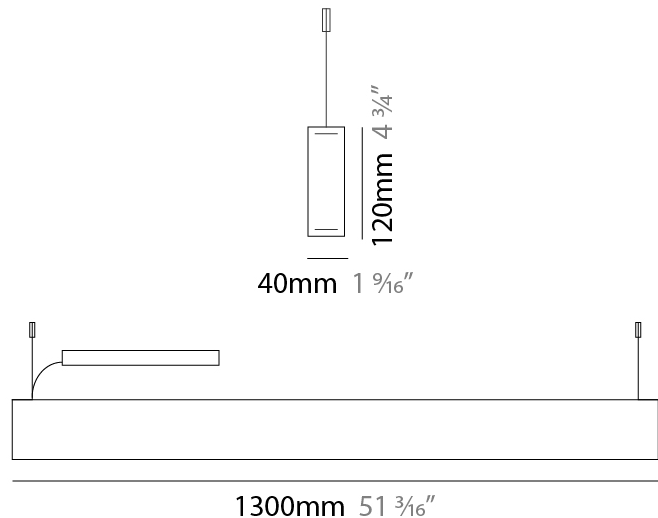

GENERAL

Series: Woodlin _____
Subseries: LED120 _____
Brand: Tunto _____
Division: Design _____
Mounting Type: Suspension _____
Mounting Location: Ceiling _____
Subcategory: Profile _____

PHYSICAL

Shape: Rectangle _____
Length (mm): 1300 _____
Length (in): 51 ³/₁₆ _____
Width (mm): 40 _____
Width (in): 1 ⁹/₁₆ _____
Height (mm): 120 _____
Height (in): 4 ³/₄ _____
Max. Overall Height (mm): 2120 _____
Max. Overall Height (in): 83 ⁷/₁₆ _____
Light Distribution: Direct / Indirect _____
Diffuser: Opal _____
Fixture Finish: WAL / ASH / OAK / BLK / WHI _____
Fixture Material: Wood _____
Cable Details: 2000mm / 78 3/4" _____

ELECTRICAL

Lamp Type: LED _____
Input Wattage (W): 60 _____
Total Output Wattage (W): 50.1 _____
Dimming: Tri-Mode (Non-Dimming and Phase Dimming (120Vac only) and 0-10V Dimming) _____
Driver Included: Yes _____
Driver Location: Integrated _____
Driver Type: Constant Current - Universal _____
Driver Class: Class 2 _____
Input Voltage (V): 120 - 277 _____
Constant Current (MA): 700 _____

LED

Color Temperature (°K): 2700 / 3000 / 4000 _____
Max. Delivered Lumen (lm): 3260 _____
CRI: >93 CRI _____
Lamp Life (hrs): 50000 _____

OPTICAL

RATINGS AND CERTIFICATIONS

Certified By: Certified for North American Standards _____
IP rating: IP20 _____