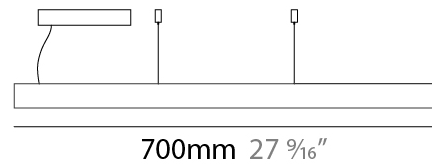

PROJECT
TYPE
SPECIFIER
QUANTITY
DATE

LED40 SUSPENSION

D71004-

base number
Color   Finish
Temperature   Options

1. To build a product code in our configurator select the specify button on the base model # product page
2. To build a manual product code on this datasheet choose from the options listed below in blue font and add the suffix to the base model #

GENERAL

Series: Woodlin
Subseries: LED40
Partner: Tunto
Division: Design
Installation: Suspension
Product Type: Linear Profiles
Mounting Location: Ceiling
Light Distribution: Direct

PHYSICAL

Shape: Rectangle
Length (mm): 700
Length (in): 27 ⁹/₁₆"
Width (mm): 400
Width (in): 15 ³/₄"
Height (mm): 40
Height (in): 1 ⁹/₁₆"
Max. Overall Height (mm): 2040
Max. Overall Height (in): 80 ⁷/₁₆"
Diffuser: Opal
Fixture Finish: [WAL / ASH / OAK / BLK / WHI](#)
Fixture Material: Wood
Primary Material: Wood

ELECTRICAL

Lamp Type: LED
Input Wattage (W): 23
Total Output Wattage (W): 19
Dimming: Tri-Mode (Non-Dimming and Phase Dimming (120Vac only) and 0-10V Dimming)
Driver Included: Yes
Driver Location: Integrated
Driver Type: Constant Current - Universal
Driver Class: Class 2
Input Voltage (V): 120 - 277
Constant Current (MA): 700

LED

Color Temperature (°K): [3000](#)
Max. Delivered Lumen (lm): 1300
CRI: >93 CRI
Lamp Life (hrs): 50000

OPTICAL

RATINGS AND CERTIFICATIONS

Certified By: Certified for North American Standards
IP rating: IP20