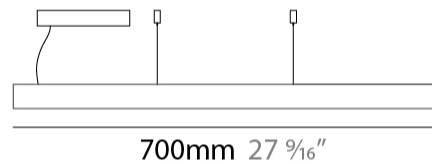

LED40 SUSPENSION

D71003- -

base number
Color   Finish
Temperature   Options

1. To build a product code in our configurator select the specify button on the base model # product page
2. To build a manual product code on this datasheet choose from the options listed below in blue font and add the suffix to the base model #

GENERAL

Series: Woodlin
Subseries: LED40
Partner: Tunto
Division: Design
Installation: Suspension
Product Type: Linear Profiles
Mounting Location: Ceiling
Light Distribution: Direct

PHYSICAL

Shape: Rectangle
Length (mm): 700
Length (in): 27 ⁹/₁₆
Width (mm): 400
Width (in): 15 ³/₄
Height (mm): 40
Height (in): 1 ⁹/₁₆
Max. Overall Height (mm): 2040
Max. Overall Height (in): 80 ⁹/₁₆
Diffuser: Opal
Fixture Finish: [WAL / ASH / OAK / BLK / WHI](#)
Fixture Material: Wood
Primary Material: Wood

ELECTRICAL

Lamp Type: LED
Input Wattage (W): 16
Total Output Wattage (W): 12.7
Dimming: Tri-Mode (Non-Dimming and Phase Dimming (120Vac only) and 0-10V Dimming)
Driver Included: Yes
Driver Location: Integrated
Driver Type: Constant Current - Universal
Driver Class: Class 2
Input Voltage (V): 120 - 277
Constant Current (MA): 700

LED

Color Temperature (°K): [2700 / 3000 / 4000](#)
Max. Delivered Lumen (lm): 960
CRI: >93 CRI
Lamp Life (hrs): 50000

OPTICAL

RATINGS AND CERTIFICATIONS

Certified By: Certified for North American Standards
IP rating: IP20

40mm 1 ⁹/₁₆"

Direct