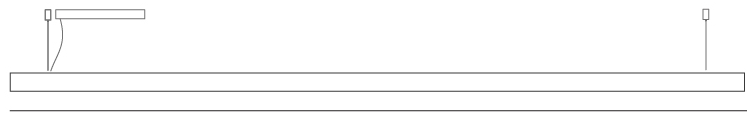

LED60 SUSPENSION

D71020- _____ - _____

base number   Color _____   Finish _____
                         Temperature   Options

1. To build a product code in our configurator select the specify button on the base model # product page
2. To build a manual product code on this datasheet choose from the options listed below in blue font and add the suffix to the base model #

GENERAL

Series: Woodlin
Subseries: LED60
Brand: Tunto
Division: Design
Mounting Type: Suspension
Mounting Location: Ceiling
Subcategory: Profile

PHYSICAL

Shape: Rectangle
Length (mm): 2400
Length (in): 94 ½
Width (mm): 60
Width (in): 2 ⅜
Height (mm): 60
Height (in): 2 ⅜
Max. Overall Height (mm): 2060
Max. Overall Height (in): 81 ⅞
Light Distribution: Direct
Diffuser: Opal
Fixture Finish: [WAL / ASH / OAK / BLK / WHI](#)
Fixture Material: Wood
Cable Details: 2000mm / 78 3/4"

ELECTRICAL

Lamp Type: LED
Input Wattage (W): 110
Total Output Wattage (W): 88.8
Dimming: Tri-Mode (Non-Dimming and Phase Dimming (120Vac only) and 0-10V Dimming)
Driver Included: Yes
Driver Location: Integrated
Driver Type: Constant Current - Universal
Driver Class: Class 2
Input Voltage (V): 120 - 277
Constant Current (MA): 700

LED

Color Temperature (°K): [2700 / 3000 / 4000](#)
Max. Delivered Lumen (lm): 8750
CRI: >93 CRI
Lamp Life (hrs): 50000

OPTICAL

RATINGS AND CERTIFICATIONS

Certified By: Certified for North American Standards
IP rating: IP20

2400mm 94 ½"

60mm 2 ⅜"

Direct