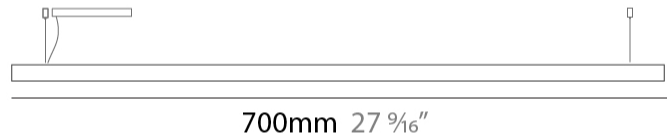

LED60 SUSPENSION

D71015- -

base number
Color   Finish
Temperature   Options

1. To build a product code in our configurator select the specify button on the base model # product page
2. To build a manual product code on this datasheet choose from the options listed below in blue font and add the suffix to the base model #

GENERAL

Series: Woodlin
Subseries: LED60
Brand: Tunto
Division: Design
Mounting Type: Suspension
Mounting Location: Ceiling
Subcategory: Profile

PHYSICAL

Shape: Rectangle
Length (mm): 700
Length (in): 27 ⁹/₁₆
Width (mm): 60
Width (in): 2 ³/₈
Height (mm): 60
Height (in): 2 ³/₈
Max. Overall Height (mm): 2060
Max. Overall Height (in): 81 ¹/₈
Light Distribution: Direct
Diffuser: Opal
Fixture Finish: [WAL / ASH / OAK / BLK / WHI](#)
Fixture Material: Wood
Cable Details: 2000mm / 78 3/4"

ELECTRICAL

Lamp Type: LED
Input Wattage (W): 29
Total Output Wattage (W): 25.3
Dimming: Tri-Mode (Non-Dimming and Phase Dimming (120Vac only) and 0-10V Dimming)
Driver Included: Yes
Driver Location: Integrated
Driver Type: Constant Current - Universal
Driver Class: Class 2
Input Voltage (V): 120 - 277
Constant Current (MA): 700

LED

Color Temperature (°K): [2700 / 3000 / 4000](#)
Max. Delivered Lumen (lm): 2180
CRI: >93 CRI
Lamp Life (hrs): 50000

OPTICAL

RATINGS AND CERTIFICATIONS

Certified By: Certified for North American Standards
IP rating: IP20

PROJECT
TYPE
SPECIFIER
QUANTITY
DATE