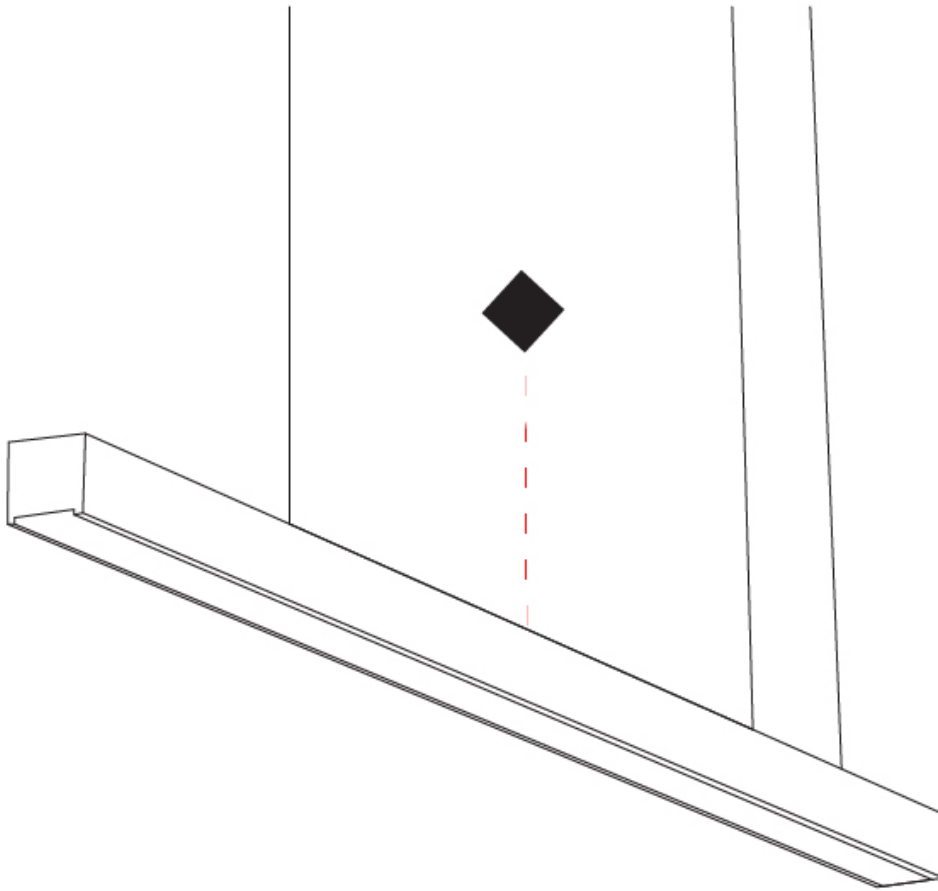

LED60 SUSPENSION

D71016-

PROJECT

TYPE

SPECIFIER

QUANTITY

DATE