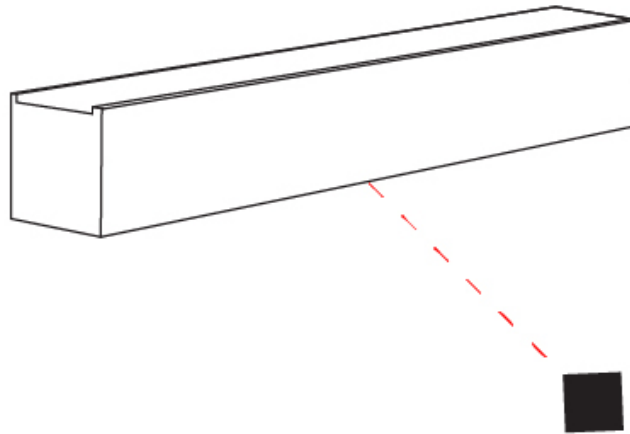

LED60 SURFACE

D72016-

PROJECT

TYPE

SPECIFIER

QUANTITY

DATE

D