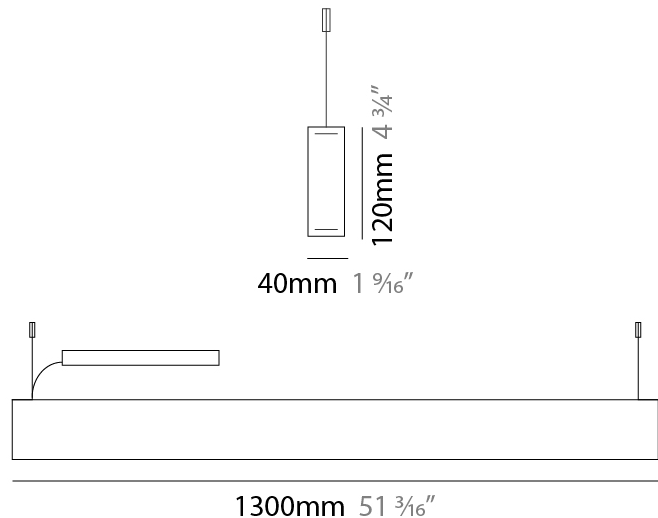

PROJECT _____
TYPE _____
SPECIFIER _____
QUANTITY _____
DATE _____

LED120 SUSPENSION

D71025-

base number
Color   Temperature   Finish   Options

1. To build a product code in our configurator select the specify button on the base model # product page
2. To build a manual product code on this datasheet choose from the options listed below in blue font and add the suffix to the base model #

GENERAL

Series: Woodlin
Subseries: LED120
Brand: Tunto
Division: Design
Mounting Type: Suspension
Mounting Location: Ceiling
Subcategory: Profile

PHYSICAL

Shape: Rectangle
Length (mm): 1300
Length (in): 51 ³/₁₆
Width (mm): 40
Width (in): 1 ⁹/₁₆
Height (mm): 120
Height (in): 4 ³/₄
Max. Overall Height (mm): 2120
Max. Overall Height (in): 83 ⁷/₁₆
Light Distribution: Direct / Indirect
Diffuser: Opal
Fixture Finish: [WAL / ASH / OAK / BLK / WHI](#)
Fixture Material: Wood
Cable Details: 2000mm / 78 3/4"

ELECTRICAL

Lamp Type: LED
Input Wattage (W): 60
Total Output Wattage (W): 50.1
Dimming: Tri-Mode (Non-Dimming and Phase Dimming (120Vac only) and 0-10V Dimming)
Driver Included: Yes
Driver Location: Integrated
Driver Type: Constant Current - Universal
Driver Class: Class 2
Input Voltage (V): 120 - 277
Constant Current (MA): 700

LED

Color Temperature (°K): [2700 / 3000 / 4000](#)
Max. Delivered Lumen (lm): 3260
CRI: >93 CRI
Lamp Life (hrs): 50000

OPTICAL

RATINGS AND CERTIFICATIONS

Certified By: Certified for North American Standards
IP rating: IP20