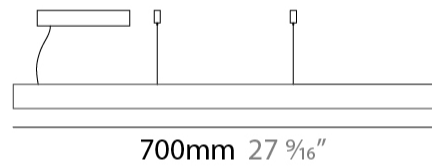

PROJECT
TYPE
SPECIFIER
QUANTITY
DATE

LED40 SUSPENSION

D71003-

base number
Color   Finish
Temperature   Options

1. To build a product code in our configurator select the specify button on the base model # product page
2. To build a manual product code on this datasheet choose from the options listed below in blue font and add the suffix to the base model #

GENERAL

Series: Woodlin
Subseries: LED40
Partner: Tunto
Division: Design
Installation: Suspension
Product Type: Linear Profiles
Mounting Location: Ceiling
Light Distribution: Direct

PHYSICAL

Shape: Rectangle
Length (mm): 700
Length (in): 27 9/16
Width (mm): 400
Width (in): 15 3/4
Height (mm): 40
Height (in): 1 9/16
Max. Overall Height (mm): 2040
Max. Overall Height (in): 80 7/16
Diffuser: Opal
Fixture Finish: [WAL / ASH / OAK / BLK / WHI](#)
Fixture Material: Wood
Primary Material: Wood

ELECTRICAL

Lamp Type: LED
Input Wattage (W): 16
Total Output Wattage (W): 12.7
Dimming: Tri-Mode (Non-Dimming and Phase Dimming (120Vac only) and 0-10V Dimming)
Driver Included: Yes
Driver Location: Integrated
Driver Type: Constant Current - Universal
Driver Class: Class 2
Input Voltage (V): 120 - 277
Constant Current (MA): 700

LED

Color Temperature (°K): [2700 / 3000 / 3500 / 4000](#)
Max. Delivered Lumen (lm): 960
CRI: >93 CRI
Lamp Life (hrs): 50000

OPTICAL

RATINGS AND CERTIFICATIONS

Certified By: Certified for North American Standards
IP rating: IP20