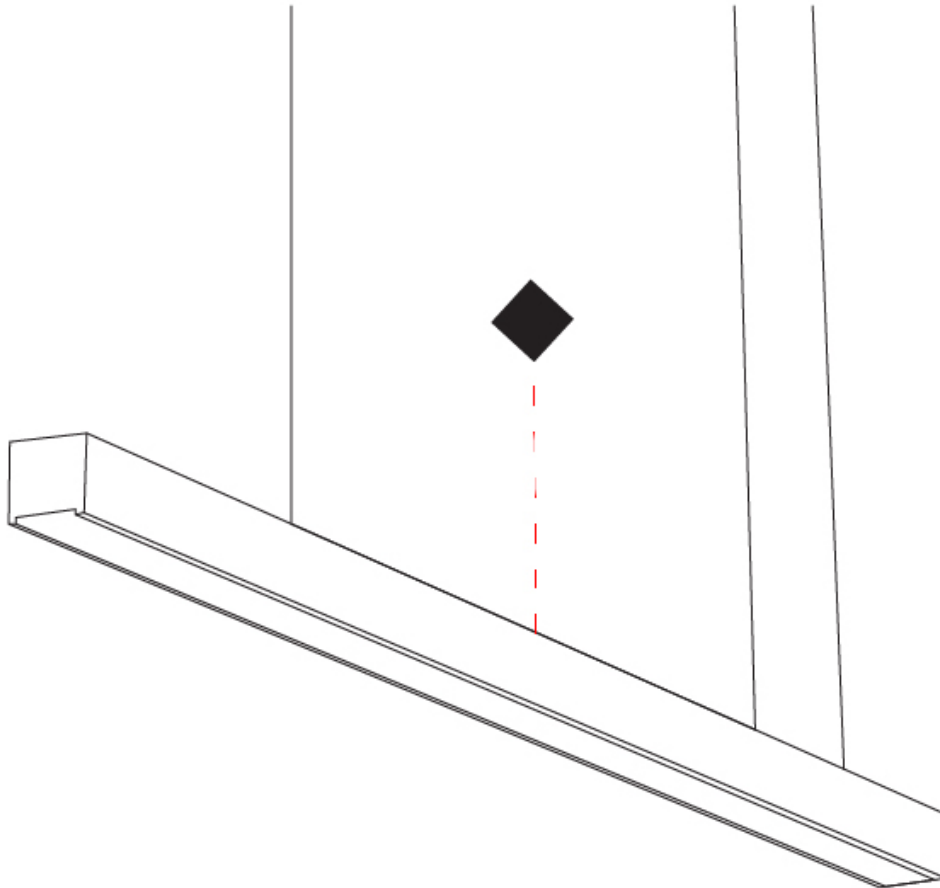

LED40 SUSPENSION

D71004-

PROJECT

TYPE

SPECIFIER

QUANTITY

DATE

D