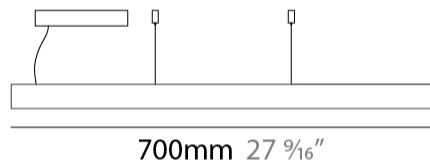

PROJECT
TYPE
SPECIFIER
QUANTITY
DATE

LED40 SUSPENSION

D71003-

base number
Color   Finish
Temperature   Options

1. To build a product code in our configurator select the specify button on the base model # product page
2. To build a manual product code on this datasheet choose from the options listed below in blue font and add the suffix to the base model #

GENERAL

Series: Woodlin
Subseries: LED40
Partner: Tunto
Division: Design
Installation: Suspension
Product Type: Linear Profiles
Mounting Location: Ceiling
Light Distribution: Direct

PHYSICAL

Shape: Rectangle
Length (mm): 700
Length (in): 27 ⁹/₁₆
Width (mm): 400
Width (in): 15 ³/₄
Height (mm): 40
Height (in): 1 ⁹/₁₆
Max. Overall Height (mm): 2040
Max. Overall Height (in): 80 ⁹/₁₆
Diffuser: Opal
Fixture Finish: [WAL / ASH / OAK / BLK / WHI](#)
Fixture Material: Wood
Primary Material: Wood

ELECTRICAL

Lamp Type: LED
Input Wattage (W): 16
Total Output Wattage (W): 12.7
Dimming: Tri-Mode (Non-Dimming and Phase Dimming (120Vac only) and 0-10V Dimming)
Driver Included: Yes
Driver Location: Integrated
Driver Type: Constant Current - Universal
Driver Class: Class 2
Input Voltage (V): 120 - 277
Constant Current (MA): 700

LED

Color Temperature (°K): [2700 / 3000 / 3500 / 4000](#)
Max. Delivered Lumen (lm): 960
CRI: >93 CRI
Lamp Life (hrs): 50000

OPTICAL

RATINGS AND CERTIFICATIONS

Certified By: Certified for North American Standards
IP rating: IP20