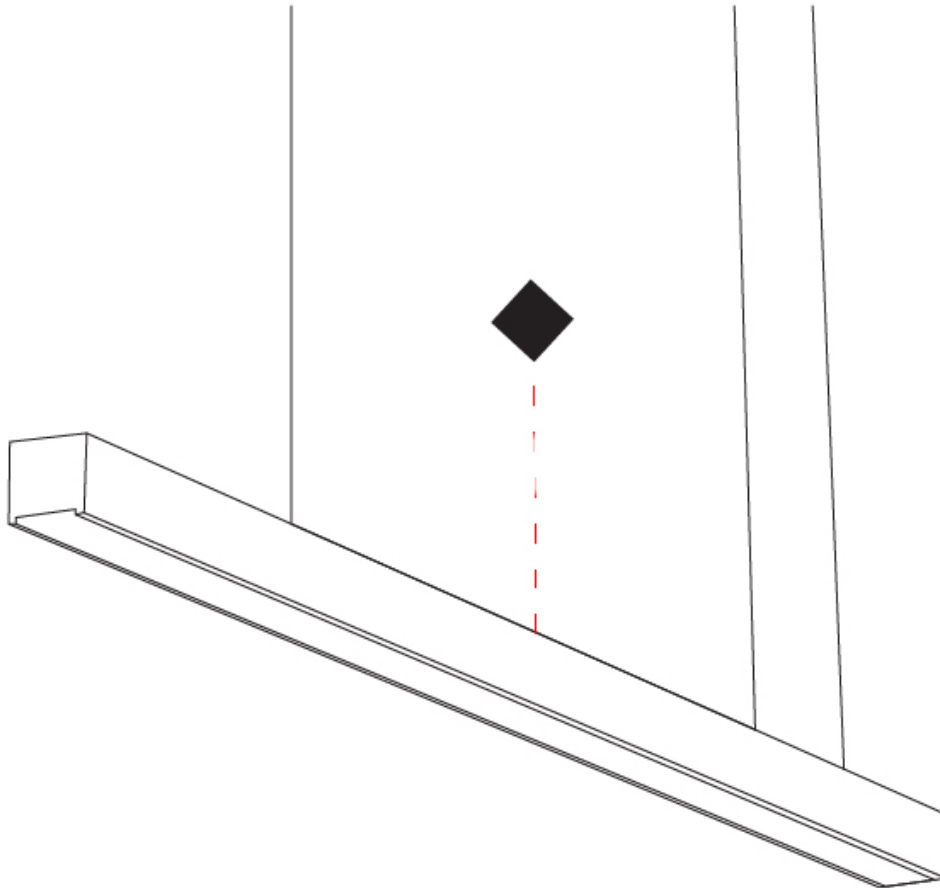

LED40 SUSPENSION

D71003-

PROJECT
TYPE
SPECIFIER
QUANTITY
DATE

D