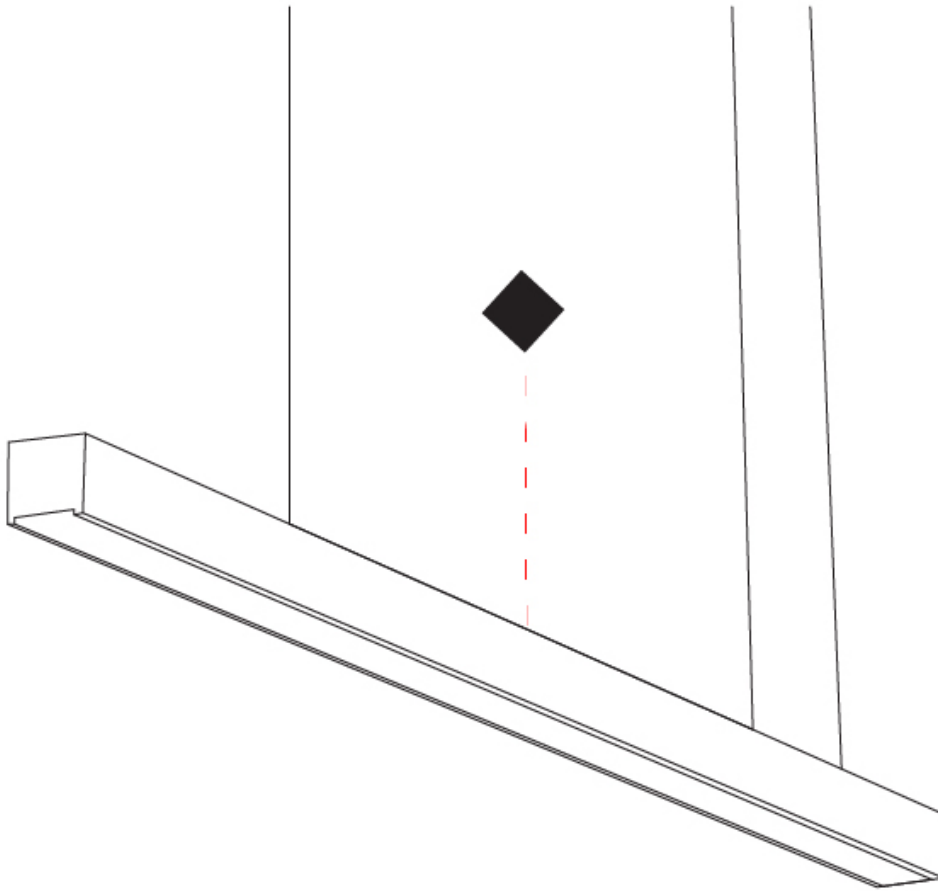

LED60 SUSPENSION

D71016-

PROJECT _____

TYPE _____

SPECIFIER _____

QUANTITY _____

DATE _____

D