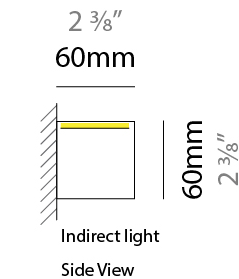

PROJECT	_____
TYPE	_____
SPECIFIER	_____
QUANTITY	_____
DATE	_____

LED60 SURFACE

D72016- -

base number
Color   Finish
Temperature   Options

1. To build a product code in our configurator select the specify button on the base model # product page
2. To build a manual product code on this datasheet choose from the options listed below in blue font and add the suffix to the base model #

GENERAL

Series: Woodlin
Subseries: LED60
Partner: Tunto
Division: Design
Installation: Surface
Product Type: Linear Profiles
Mounting Location: Ceiling
Light Distribution: Indirect

PHYSICAL

Shape: Rectangle
Length (mm): 400
Length (in): 15 3/4
Width (mm): 60
Width (in): 2 3/8
Height (mm): 60
Height (in): 2 3/8
Diffuser: Opal
Fixture Finish: [WAL](#) / [ASH](#) / [OAK](#) / [BLK](#) / [WHI](#)
Fixture Material: Wood
Primary Material: Wood

ELECTRICAL

Lamp Type: LED
Input Wattage (W): 16
Total Output Wattage (W): 12.6
Dimming: Tri-Mode (Non-Dimming and Phase Dimming (120Vac only) and 0-10V Dimming)
Driver Included: Yes
Driver Location: Remote
Driver Type: Constant Current - Universal
Driver Class: Class 2
Housing: ENCP3
Input Voltage (V): 120 - 277
Constant Current (MA): 700

LED

Color Temperature (°K): [2700](#) / [3000](#) / [4000](#)
Max. Delivered Lumen (lm): 1080
CRI: >93 CRI
Lamp Life (hrs): 50000

OPTICAL

RATINGS AND CERTIFICATIONS

Certified By: Certified for North American Standards
IP rating: IP20