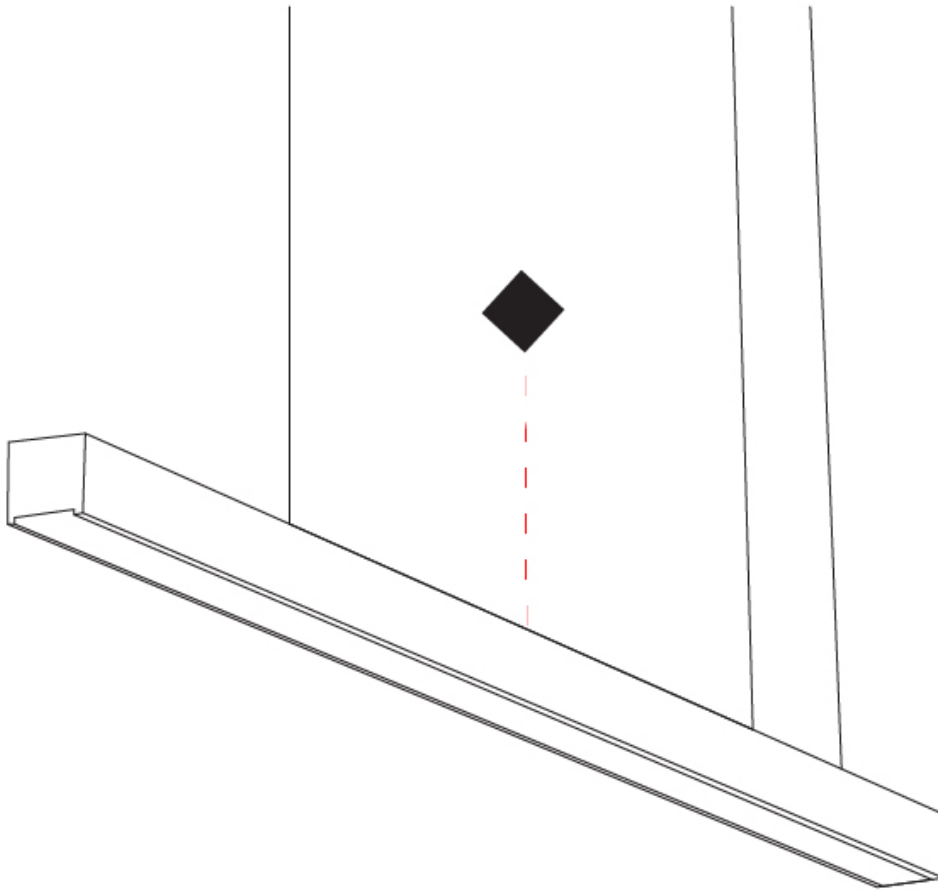

LED60 SUSPENSION

D71017-

PROJECT

TYPE

SPECIFIER

QUANTITY

DATE

D