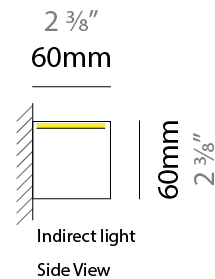

GENERAL

Series: Woodlin
 Subseries: LED60
 Partner: Tunto
 Division: Design
 Installation: Surface
 Product Type: Linear Profiles
 Mounting Location: Ceiling
 Light Distribution: Indirect

PHYSICAL

Shape: Rectangle
 Length (mm): 700
 Length (in): 27 ⁹/₁₆
 Width (mm): 60
 Width (in): 2 ³/₈
 Height (mm): 60
 Height (in): 2 ³/₈
 Diffuser: Opal
 Fixture Finish: [WAL](#) / [ASH](#) / [OAK](#) / [BLK](#) / [WHI](#)
 Fixture Material: Wood
 Primary Material: Wood

700mm 27 ⁹/₁₆"

PROJECT

TYPE

SPECIFIER

QUANTITY

DATE

PROJECT	_____
TYPE	_____
SPECIFIER	_____
QUANTITY	_____
DATE	_____

Fixture Finish