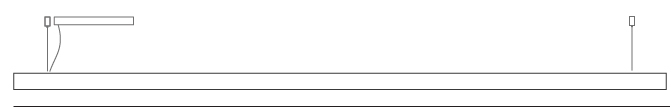

PROJECT
TYPE
SPECIFIER
QUANTITY
DATE

LED60 SUSPENSION

D71017-

base number
Color   Finish
Temperature   Options

1. To build a product code in our configurator select the specify button on the base model # product page
2. To build a manual product code on this datasheet choose from the options listed below in blue font and add the suffix to the base model #

GENERAL

Series: Woodlin
Subseries: LED60
Partner: Tunto
Division: Design
Installation: Suspension
Product Type: Linear Profiles
Mounting Location: Ceiling
Light Distribution: Direct

PHYSICAL

Shape: Rectangle
Length (mm): 1300
Length (in): 51 3/8
Width (mm): 60
Width (in): 2 3/8
Height (mm): 60
Height (in): 2 3/8
Max. Overall Height (mm): 2060
Max. Overall Height (in): 81 1/8
Diffuser: Opal
Fixture Finish: [WAL / ASH / OAK / BLK / WHI](#)
Fixture Material: Wood
Primary Material: Wood
Cable Details: 2000mm / 78 3/4"

ELECTRICAL

Lamp Type: LED
Input Wattage (W): 55
Total Output Wattage (W): 50.8
Dimming: Tri-Mode (Non-Dimming and Phase Dimming (120Vac only) and 0-10V Dimming)
Driver Included: Yes
Driver Location: Integrated
Driver Type: Constant Current - Universal
Driver Class: Class 2
Input Voltage (V): 120 - 277
Constant Current (MA): 700

LED

Color Temperature (°K): [2700 / 3000 / 4000](#)
Max. Delivered Lumen (lm): 4380
CRI: >93 CRI
Lamp Life (hrs): 50000

OPTICAL

RATINGS AND CERTIFICATIONS

Certified By: Certified for North American Standards
IP rating: IP20

1300mm 51 3/8"

60mm 2 3/8"

Direct