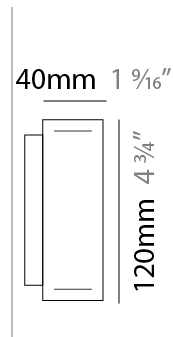

Shape: Rectangle
 Length (mm): 200
 Length (in): 7 7/8
 Width (mm): 40
 Width (in): 1 9/16
 Height (mm): 120
 Height (in): 4 3/4
 Extension (mm): 40
 Extension (in): 1 9/16
 Diffuser: Opal
 Fixture Finish: WAL / ASH / OAK / BLK / WHI
 Fixture Material: Wood
 Primary Material: Wood

Shape: Rectangle
 Length (mm): 400
 Length (in): 15 3/4
 Width (mm): 40
 Width (in): 1 9/16
 Height (mm): 120
 Height (in): 4 3/4
 Extension (mm): 40
 Extension (in): 1 9/16
 Diffuser: Opal
 Fixture Finish: [WAL / ASH / OAK / BLK / WHI](#)
 Fixture Material: Wood
 Primary Material: Wood

Shape: Rectangle
 Length (mm): 700
 Length (in): 27 9/16
 Width (mm): 40
 Width (in): 1 9/16
 Height (mm): 120
 Height (in): 4 3/4
 Extension (mm): 40
 Extension (in): 1 9/16
 Diffuser: Opal
 Fixture Finish: [WAL / ASH / OAK / BLK / WHI](#)
 Fixture Material: Wood
 Primary Material: Wood

700mm 27 9/16"

Indirect

D73029-

PROJECT

TYPE

SPECIFIER

QUANTITY

DATE