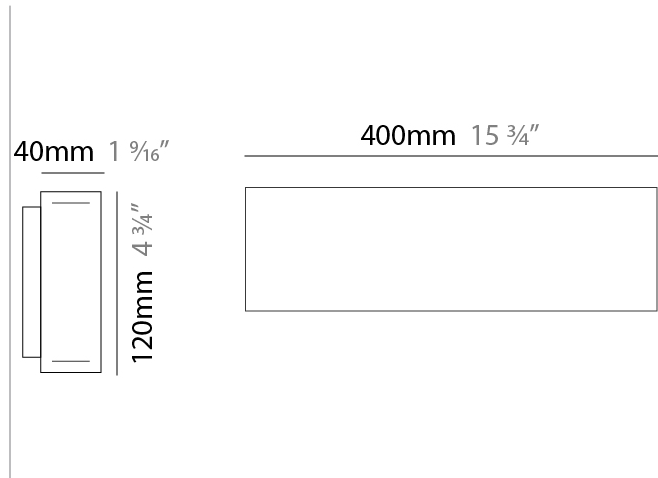

PROJECT
TYPE
SPECIFIER
QUANTITY
DATE

LED120 SURFACE

D73028-

base number
Color   Temperature   Finish   Options

1. To build a product code in our configurator select the specify button on the base model # product page
2. To build a manual product code on this datasheet choose from the options listed below in blue font and add the suffix to the base model #

GENERAL

Series: Woodlin
Subseries: LED120
Partner: Tunto
Division: Design
Installation: Surface
Product Type: Linear Profiles
Mounting Location: Wall
Light Distribution: Direct / Indirect

PHYSICAL

Shape: Rectangle
Length (mm): 400
Length (in): 15 3/4
Width (mm): 40
Width (in): 1 9/16
Height (mm): 120
Height (in): 4 3/4
Extension (mm): 40
Extension (in): 1 9/16
Diffuser: Opal
Fixture Finish: [WAL / ASH / OAK / BLK / WHI](#)
Fixture Material: Wood
Primary Material: Wood

ELECTRICAL

Lamp Type: LED
Input Wattage (W): 16
Total Output Wattage (W): 12.6
Dimming: Tri-Mode (Non-Dimming and Phase Dimming (120Vac only) and 0-10V Dimming)
Driver Included: Yes
Driver Location: Remote
Driver Type: Constant Current - Universal
Driver Class: Class 2
Housing: ENCP3
Input Voltage (V): 120 - 277
Constant Current (MA): 700

LED

Color Temperature (°K): [2700 / 3000 / 4000](#)
Max. Delivered Lumen (lm): 800
CRI: >93 CRI
Lamp Life (hrs): 50000

OPTICAL

RATINGS AND CERTIFICATIONS

Certified By: Certified for North American Standards
IP rating: IP20

Indirect