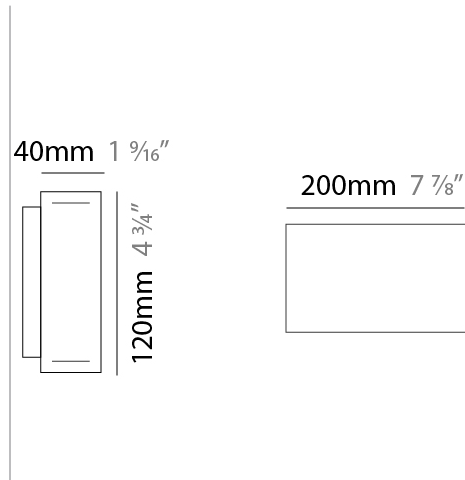

PROJECT
TYPE
SPECIFIER
QUANTITY
DATE

LED120 SURFACE

D73027-

base number   Color   Finish
Temperature   Options

1. To build a product code in our configurator select the specify button on the base model # product page
2. To build a manual product code on this datasheet choose from the options listed below in blue font and add the suffix to the base model #

GENERAL

Series: Woodlin
Subseries: LED120
Partner: Tunto
Division: Design
Installation: Surface
Product Type: Linear Profiles
Mounting Location: Wall
Light Distribution: Direct / Indirect

PHYSICAL

Shape: Rectangle
Length (mm): 200
Length (in): 7 7/8
Width (mm): 40
Width (in): 1 9/16
Height (mm): 120
Height (in): 4 3/4
Extension (mm): 40
Extension (in): 1 9/16
Diffuser: Opal
Fixture Finish: WAL / ASH / OAK / BLK / WHI
Fixture Material: Wood
Primary Material: Wood

ELECTRICAL

Lamp Type: LED
Input Wattage (W): 6
Total Output Wattage (W): 4.5
Dimming: Tri-Mode (Non-Dimming and Phase Dimming (120Vac only) and 0-10V Dimming)
Driver Included: Yes
Driver Location: Remote
Driver Type: Constant Current - Universal
Driver Class: Class 2
Housing: ENCP3
Input Voltage (V): 120 - 277
Constant Current (MA): 500

LED

Color Temperature (°K): 2700 / 3000 / 4000
Max. Delivered Lumen (lm): 300
CRI: >93 CRI
Lamp Life (hrs): 50000

OPTICAL

RATINGS AND CERTIFICATIONS

Certified By: Certified for North American Standards
IP rating: IP20