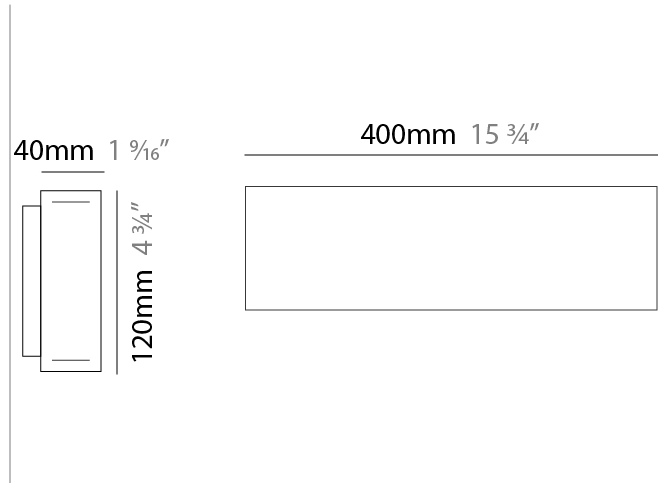

LED120 SURFACE

D73028-

base number   Color   Finish
Temperature   Options

1. To build a product code in our configurator select the specify button on the base model # product page
2. To build a manual product code on this datasheet choose from the options listed below in blue font and add the suffix to the base model #

GENERAL

Series: Woodlin
Subseries: LED120
Brand: Tunto
Division: Design
Mounting Type: Surface
Mounting Location: Wall
Subcategory: Profile

PHYSICAL

Shape: Rectangle
Length (mm): 400
Length (in): 15 3/4
Width (mm): 40
Width (in): 1 9/16
Height (mm): 120
Height (in): 4 3/4
Extension (mm): 40
Extension (in): 1 9/16
Light Distribution: Direct / Indirect
Diffuser: Opal
Fixture Finish: WAL / ASH / OAK / BLK / WHI
Fixture Material: Wood

ELECTRICAL

Lamp Type: LED
Input Wattage (W): 16
Total Output Wattage (W): 12.6
Dimming: Tri-Mode (Non-Dimming and Phase Dimming (120Vac only) and 0-10V Dimming)
Driver Included: Yes
Driver Location: Remote
Driver Type: Constant Current - Universal
Driver Class: Class 2
Housing: ENCP3
Input Voltage (V): 120 - 277
Constant Current (MA): 700

LED

Color Temperature (°K): 2700 / 3000 / 4000
Max. Delivered Lumen (lm): 800
CRI: >93 CRI
Lamp Life (hrs): 50000

OPTICAL

RATINGS AND CERTIFICATIONS

Certified By: Certified for North American Standards
IP rating: IP20

PROJECT _____
TYPE _____
SPECIFIER _____
QUANTITY _____
DATE _____