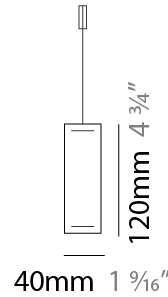

PROJECT _____
TYPE _____
SPECIFIER _____
QUANTITY _____
DATE _____

LED120 SUSPENSION

D71024-

base number   Color   Finish
Temperature   Options

1. To build a product code in our configurator select the specify button on the base model # product page
2. To build a manual product code on this datasheet choose from the options listed below in blue font and add the suffix to the base model #

GENERAL

Series: Woodlin
Subseries: LED120
Brand: Tunto
Division: Design
Mounting Type: Suspension
Mounting Location: Ceiling
Subcategory: Profile

PHYSICAL

Shape: Rectangle
Length (mm): 1000
Length (in): 39 3/8
Width (mm): 40
Width (in): 1 9/16
Height (mm): 120
Height (in): 4 3/4
Max. Overall Height (mm): 2120
Max. Overall Height (in): 83 7/16
Light Distribution: Direct / Indirect
Diffuser: Opal
Fixture Finish: WAL / ASH / OAK / BLK / WHI
Fixture Material: Wood
Cable Details: 2000mm / 78 3/4"

ELECTRICAL

Lamp Type: LED
Input Wattage (W): 46
Total Output Wattage (W): 38
Dimming: Tri-Mode (Non-Dimming and Phase Dimming (120Vac only) and 0-10V Dimming)
Driver Included: Yes
Driver Location: Integrated
Driver Type: Constant Current - Universal
Driver Class: Class 2
Input Voltage (V): 120 - 277
Constant Current (MA): 700

LED

Color Temperature (°K): 2700 / 3000 / 4000
Max. Delivered Lumen (lm): 2200
CRI: >93 CRI
Lamp Life (hrs): 50000

OPTICAL

RATINGS AND CERTIFICATIONS

Certified By: Certified for North American Standards
IP rating: IP20