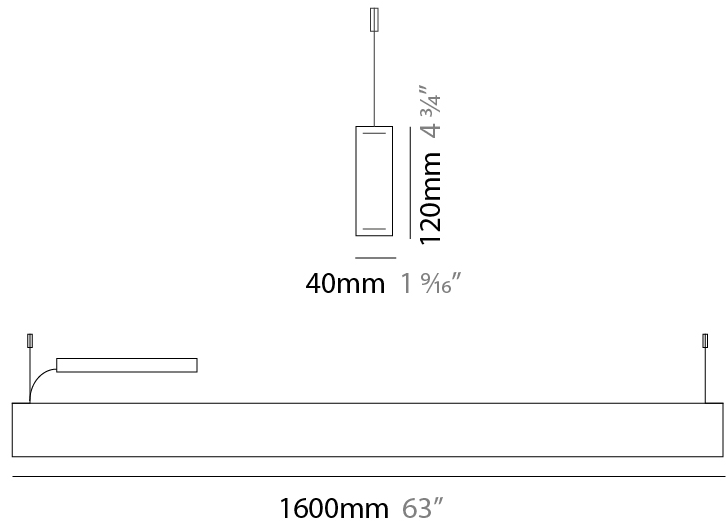

LED120 SUSPENSION

D71026-

base number   Color   Finish
Temperature   Options

1. To build a product code in our configurator select the specify button on the base model # product page
2. To build a manual product code on this datasheet choose from the options listed below in blue font and add the suffix to the base model #

GENERAL

Series: Woodlin
Subseries: LED120
Brand: Tunto
Division: Design
Mounting Type: Suspension
Mounting Location: Ceiling
Subcategory: Profile

PHYSICAL

Shape: Rectangle
Length (mm): 1600
Length (in): 63
Width (mm): 40
Width (in): 1 9/16
Height (mm): 120
Height (in): 4 3/4
Max. Overall Height (mm): 2120
Max. Overall Height (in): 83 7/16
Light Distribution: Direct / Indirect
Diffuser: Opal
Fixture Finish: WAL / ASH / OAK / BLK / WHI
Fixture Material: Wood
Cable Details: 2000mm / 78 3/4"

ELECTRICAL

Lamp Type: LED
Input Wattage (W): 74
Total Output Wattage (W): 63
Dimming: Tri-Mode (Non-Dimming and Phase Dimming (120Vac only) and 0-10V Dimming)
Driver Included: Yes
Driver Location: Integrated
Driver Type: Constant Current - Universal
Driver Class: Class 2
Input Voltage (V): 120 - 277
Constant Current (MA): 700

LED

Color Temperature (°K): 2700 / 3000 / 4000
Max. Delivered Lumen (lm): 3600
CRI: >93 CRI
Lamp Life (hrs): 50000

OPTICAL

RATINGS AND CERTIFICATIONS

Certified By: Certified for North American Standards
IP rating: IP20