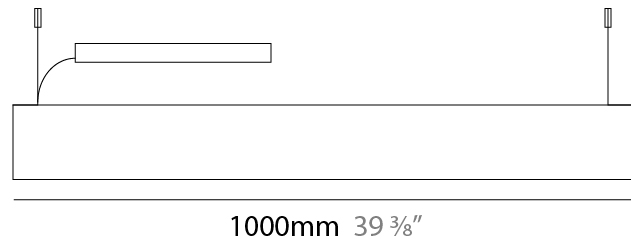

PROJECT _____
TYPE _____
SPECIFIER _____
QUANTITY _____
DATE _____

LED120 SUSPENSION

D71024-

base number   Color   Finish
Temperature   Options

1. To build a product code in our configurator select the specify button on the base model # product page
2. To build a manual product code on this datasheet choose from the options listed below in blue font and add the suffix to the base model #

GENERAL

Series: Woodlin
Subseries: LED120
Brand: Tunto
Division: Design
Mounting Type: Suspension
Mounting Location: Ceiling
Subcategory: Profile

PHYSICAL

Shape: Rectangle
Length (mm): 1000
Length (in): 39 3/8
Width (mm): 40
Width (in): 1 9/16
Height (mm): 120
Height (in): 4 3/4
Max. Overall Height (mm): 2120
Max. Overall Height (in): 83 7/16
Light Distribution: Direct / Indirect
Diffuser: Opal
Fixture Finish: WAL / ASH / OAK / BLK / WHI
Fixture Material: Wood
Cable Details: 2000mm / 78 3/4"

ELECTRICAL

Lamp Type: LED
Input Wattage (W): 46
Total Output Wattage (W): 38
Dimming: Tri-Mode (Non-Dimming and Phase Dimming (120Vac only) and 0-10V Dimming)
Driver Included: Yes
Driver Location: Integrated
Driver Type: Constant Current - Universal
Driver Class: Class 2
Input Voltage (V): 120 - 277
Constant Current (MA): 700

LED

Color Temperature (°K): 2700 / 3000 / 4000
Max. Delivered Lumen (lm): 2200
CRI: >93 CRI
Lamp Life (hrs): 50000

OPTICAL

RATINGS AND CERTIFICATIONS

Certified By: Certified for North American Standards
IP rating: IP20