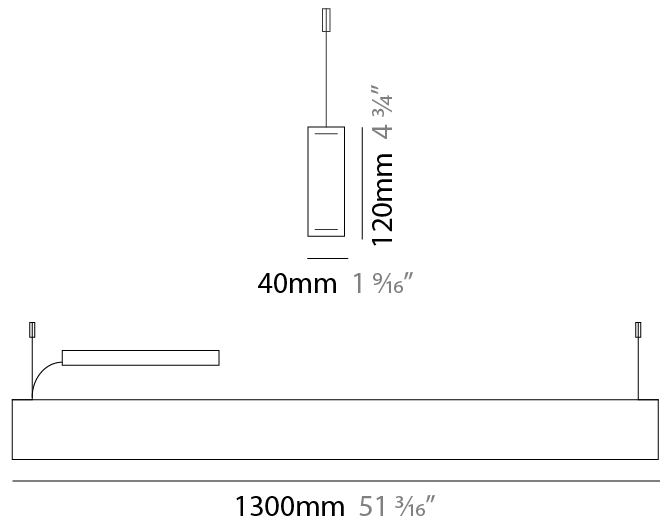

PROJECT _____
TYPE _____
SPECIFIER _____
QUANTITY _____
DATE _____

LED120 SUSPENSION

D71025-

base number
Color   Temperature   Finish   Options

1. To build a product code in our configurator select the specify button on the base model # product page
2. To build a manual product code on this datasheet choose from the options listed below in blue font and add the suffix to the base model #

GENERAL

Series: Woodlin
Subseries: LED120
Brand: Tunto
Division: Design
Mounting Type: Suspension
Mounting Location: Ceiling
Subcategory: Profile

PHYSICAL

Shape: Rectangle
Length (mm): 1300
Length (in): 51 ³/₁₆
Width (mm): 40
Width (in): 1 ⁹/₁₆
Height (mm): 120
Height (in): 4 ³/₄
Max. Overall Height (mm): 2120
Max. Overall Height (in): 83 ⁷/₁₆
Light Distribution: Direct / Indirect
Diffuser: Opal
Fixture Finish: [WAL](#) / [ASH](#) / [OAK](#) / [BLK](#) / [WHI](#)
Fixture Material: Wood
Cable Details: 2000mm / 78 3/4"

ELECTRICAL

Lamp Type: LED
Input Wattage (W): 60
Total Output Wattage (W): 50.1
Dimming: Tri-Mode (Non-Dimming and Phase Dimming (120Vac only) and 0-10V Dimming)
Driver Included: Yes
Driver Location: Integrated
Driver Type: Constant Current - Universal
Driver Class: Class 2
Input Voltage (V): 120 - 277
Constant Current (MA): 700

LED

Color Temperature (°K): [2700](#) / [3000](#) / [4000](#)
Max. Delivered Lumen (lm): 3260
CRI: >93 CRI
Lamp Life (hrs): 50000

OPTICAL

RATINGS AND CERTIFICATIONS

Certified By: Certified for North American Standards
IP rating: IP20