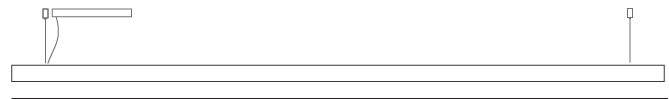

PROJECT
TYPE
SPECIFIER
QUANTITY
DATE

LED60 SUSPENSION

D71017-

base number
Color   Finish
Temperature   Options

1. To build a product code in our configurator select the specify button on the base model # product page
2. To build a manual product code on this datasheet choose from the options listed below in blue font and add the suffix to the base model #

GENERAL

Series: Woodlin
Subseries: LED60
Brand: Tunto
Division: Design
Mounting Type: Suspension
Mounting Location: Ceiling
Subcategory: Profile

PHYSICAL

Shape: Rectangle
Length (mm): 1300
Length (in): 51 ³/₁₆
Width (mm): 60
Width (in): 2 ³/₈
Height (mm): 60
Height (in): 2 ³/₈
Max. Overall Height (mm): 2060
Max. Overall Height (in): 81 ¹/₈
Light Distribution: Direct
Diffuser: Opal
Fixture Finish: [WAL / ASH / OAK / BLK / WHI](#)
Fixture Material: Wood
Cable Details: 2000mm / 78 3/4"

ELECTRICAL

Lamp Type: LED
Input Wattage (W): 55
Total Output Wattage (W): 50.8
Dimming: Tri-Mode (Non-Dimming and Phase Dimming (120Vac only) and 0-10V Dimming)
Driver Included: Yes
Driver Location: Integrated
Driver Type: Constant Current - Universal
Driver Class: Class 2
Input Voltage (V): 120 - 277
Constant Current (MA): 700

LED

Color Temperature (°K): [2700 / 3000 / 4000](#)
Max. Delivered Lumen (lm): 4380
CRI: >93 CRI
Lamp Life (hrs): 50000

OPTICAL

RATINGS AND CERTIFICATIONS

Certified By: Certified for North American Standards
IP rating: IP20

1300mm 51 ³/₁₆"

60mm 2 ³/₈"

Direct