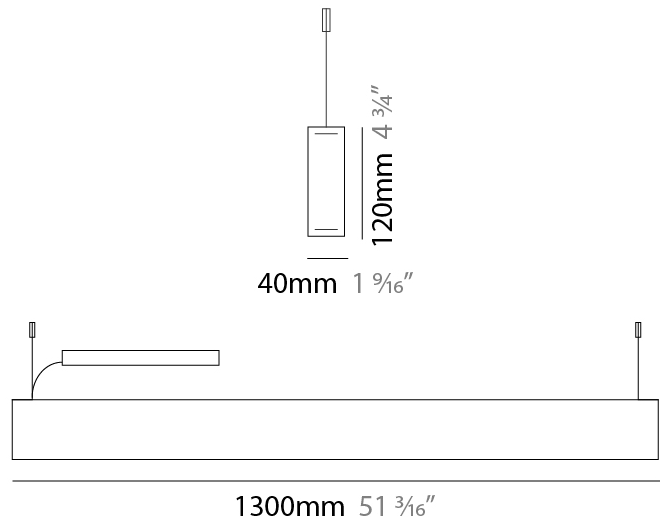

PROJECT	_____
TYPE	_____
SPECIFIER	_____
QUANTITY	_____
DATE	_____

LED120 SUSPENSION

D71025-

base number
Color   Temperature   Finish   Options

1. To build a product code in our configurator select the specify button on the base model # product page
2. To build a manual product code on this datasheet choose from the options listed below in blue font and add the suffix to the base model #

GENERAL

Series: Woodlin
Subseries: LED120
Brand: Tunto
Division: Design
Mounting Type: Suspension
Mounting Location: Ceiling
Subcategory: Profile

PHYSICAL

Shape: Rectangle
Length (mm): 1300
Length (in): 51 ³/₁₆
Width (mm): 40
Width (in): 1 ⁹/₁₆
Height (mm): 120
Height (in): 4 ³/₄
Max. Overall Height (mm): 2120
Max. Overall Height (in): 83 ⁷/₁₆
Light Distribution: Direct / Indirect
Diffuser: Opal
Fixture Finish: [WAL](#) / [ASH](#) / [OAK](#) / [BLK](#) / [WHI](#)
Fixture Material: Wood
Cable Details: 2000mm / 78 3/4"

ELECTRICAL

Lamp Type: LED
Input Wattage (W): 60
Total Output Wattage (W): 50.1
Dimming: Tri-Mode (Non-Dimming and Phase Dimming (120Vac only) and 0-10V Dimming)
Driver Included: Yes
Driver Location: Integrated
Driver Type: Constant Current - Universal
Driver Class: Class 2
Input Voltage (V): 120 - 277
Constant Current (MA): 700

LED

Color Temperature (°K): [2700](#) / [3000](#) / [4000](#)
Max. Delivered Lumen (lm): 3260
CRI: >93 CRI
Lamp Life (hrs): 50000

OPTICAL

RATINGS AND CERTIFICATIONS

Certified By: Certified for North American Standards
IP rating: IP20