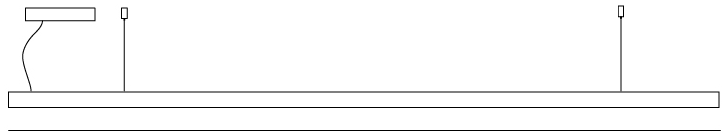

PROJECT
TYPE
SPECIFIER
QUANTITY
DATE

LED28 SUSPENSION

D71008-

base number
Color   Finish
Temperature   Options

1. To build a product code in our configurator select the specify button on the base model # product page
2. To build a manual product code on this datasheet choose from the options listed below in blue font and add the suffix to the base model #

GENERAL

Series: Woodlin
Subseries: LED28
Brand: Tunto
Division: Design
Mounting Type: Suspension
Mounting Location: Ceiling
Subcategory: Profile

PHYSICAL

Shape: Rectangle
Length (mm): 1000
Length (in): 39 ³/₈"
Width (mm): 28
Width (in): 1 ¹/₈"
Height (mm): 28
Height (in): 1 ¹/₈"
Max. Overall Height (mm): 2028
Max. Overall Height (in): 79 ¹³/₁₆"
Light Distribution: Direct
Diffuser: Opal
Fixture Finish: [WAL / ASH / OAK / BLK / WHI](#)
Fixture Material: Wood
Cable Details: 2000mm / 78 3/4"

ELECTRICAL

Lamp Type: LED
Input Wattage (W): 21
Total Output Wattage (W): 19
Dimming: Tri-Mode (Non-Dimming and Phase Dimming (120Vac only) and 0-10V Dimming)
Driver Included: Yes
Driver Location: Integrated
Driver Type: Constant Current - Universal
Driver Class: Class 2
Input Voltage (V): 120 - 277
Constant Current (MA): 700

LED

Color Temperature (°K): [2700 / 3000 / 4000](#)
Max. Delivered Lumen (lm): 1200
CRI: >93 CRI
Lamp Life (hrs): 50000

OPTICAL

RATINGS AND CERTIFICATIONS

Certified By: Certified for North American Standards
IP rating: IP20

1000mm 39 ³/₈"

28mm 1 ¹/₈"

Direct