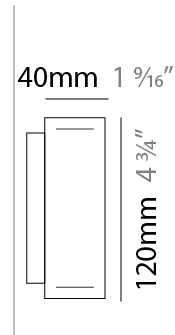

GENERAL

Series: Woodlin
 Subseries: LED120
 Brand: Tunto
 Division: Design
 Mounting Type: Surface
 Mounting Location: Wall
 Subcategory: Profile

PHYSICAL

Shape: Rectangle
 Length (mm): 200
 Length (in): 7 7/8
 Width (mm): 40
 Width (in): 1 9/16
 Height (mm): 120
 Height (in): 4 3/4
 Extension (mm): 40
 Extension (in): 1 9/16
 Light Distribution: Direct / Indirect
 Diffuser: Opal
 Fixture Finish: [WAL / ASH / OAK / BLK / WHI](#)
 Fixture Material: Wood

GENERAL

Series: Woodlin
 Subseries: LED120
 Brand: Tunto
 Division: Design
 Mounting Type: Surface
 Mounting Location: Wall
 Subcategory: Profile

PHYSICAL

Shape: Rectangle
 Length (mm): 700
 Length (in): 27 ⁹/₁₆
 Width (mm): 40
 Width (in): 1 ⁹/₁₆
 Height (mm): 120
 Height (in): 4 ³/₄
 Extension (mm): 40
 Extension (in): 1 ⁹/₁₆
 Light Distribution: Direct / Indirect
 Diffuser: Opal
 Fixture Finish: [WAL / ASH / OAK / BLK / WHI](#)
 Fixture Material: Wood

LED

[Color Temperature \(°K\): 2700 / 3000 / 4000](#)
 Max. Delivered Lumen (lm): 1500
 CRI: >93 CRI
 Lamp Life (hrs): 50000

OPTICAL

RATINGS AND CERTIFICATIONS

Certified By: Certified for North American Standards
 IP rating: IP20

PROJECT
TYPE
SPECIFIER
QUANTITY
DATE

700mm 27 ⁹/₁₆"

Indirect

LED120 SURFACE

D73029-

PROJECT

TYPE

SPECIFIER