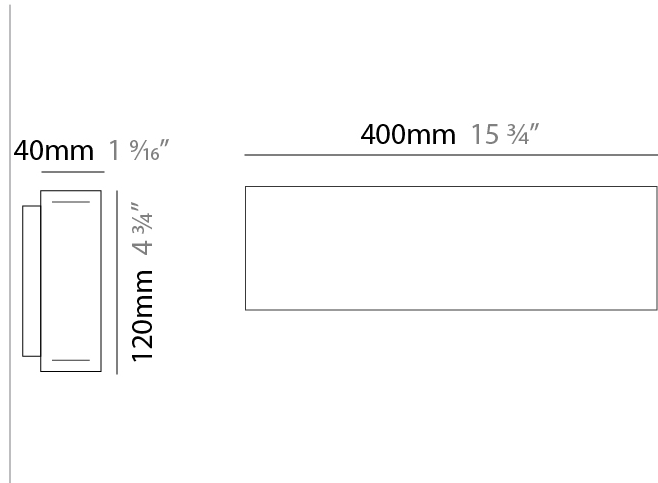

LED120 SURFACE

D73028-

base number
Color   Finish
Temperature   Options

1. To build a product code in our configurator select the specify button on the base model # product page
2. To build a manual product code on this datasheet choose from the options listed below in blue font and add the suffix to the base model #

GENERAL

Series: Woodlin
Subseries: LED120
Brand: Tunto
Division: Design
Mounting Type: Surface
Mounting Location: Wall
Subcategory: Profile

PHYSICAL

Shape: Rectangle
Length (mm): 400
Length (in): 15 3/4
Width (mm): 40
Width (in): 1 9/16
Height (mm): 120
Height (in): 4 3/4
Extension (mm): 40
Extension (in): 1 9/16
Light Distribution: Direct / Indirect
Diffuser: Opal
Fixture Finish: [WAL / ASH / OAK / BLK / WHI](#)
Fixture Material: Wood

ELECTRICAL

Lamp Type: LED
Input Wattage (W): 16
Total Output Wattage (W): 12.6
Dimming: Tri-Mode (Non-Dimming and Phase Dimming (120Vac only) and 0-10V Dimming)
Driver Included: Yes
Driver Location: Remote
Driver Type: Constant Current - Universal
Driver Class: Class 2
Housing: ENCP3
Input Voltage (V): 120 - 277
Constant Current (MA): 700

LED

Color Temperature (°K): [2700 / 3000 / 4000](#)
Max. Delivered Lumen (lm): 800
CRI: >93 CRI
Lamp Life (hrs): 50000

OPTICAL

RATINGS AND CERTIFICATIONS

Certified By: Certified for North American Standards
IP rating: IP20

PROJECT
TYPE
SPECIFIER
QUANTITY
DATE