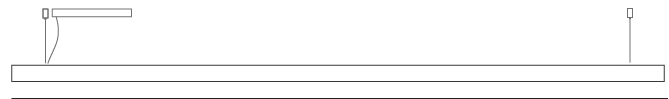

PROJECT
TYPE
SPECIFIER
QUANTITY
DATE

LED60 SUSPENSION

D71017- -

base number
Color   Temperature   Finish   Options

1. To build a product code in our configurator select the specify button on the base model # product page
2. To build a manual product code on this datasheet choose from the options listed below in blue font and add the suffix to the base model #

GENERAL

Series: Woodlin
Subseries: LED60
Brand: Tunto
Division: Design
Mounting Type: Suspension
Mounting Location: Ceiling
Subcategory: Profile

PHYSICAL

Shape: Rectangle
Length (mm): 1300
Length (in): 51 ³/₁₆
Width (mm): 60
Width (in): 2 ³/₈
Height (mm): 60
Height (in): 2 ³/₈
Max. Overall Height (mm): 2060
Max. Overall Height (in): 81 ¹/₈
Light Distribution: Direct
Diffuser: Opal
Fixture Finish: [WAL / ASH / OAK / BLK / WHI](#)
Fixture Material: Wood
Cable Details: 2000mm / 78 3/4"

ELECTRICAL

Lamp Type: LED
Input Wattage (W): 55
Total Output Wattage (W): 50.8
Dimming: Tri-Mode (Non-Dimming and Phase Dimming (120Vac only) and 0-10V Dimming)
Driver Included: Yes
Driver Location: Integrated
Driver Type: Constant Current - Universal
Driver Class: Class 2
Input Voltage (V): 120 - 277
Constant Current (MA): 700

LED

Color Temperature (°K): [2700 / 3000 / 4000](#)
Max. Delivered Lumen (lm): 4380
CRI: >93 CRI
Lamp Life (hrs): 50000

OPTICAL

RATINGS AND CERTIFICATIONS

Certified By: Certified for North American Standards
IP rating: IP20

1300mm 51 ³/₁₆"

60mm 2 ³/₈"

Direct