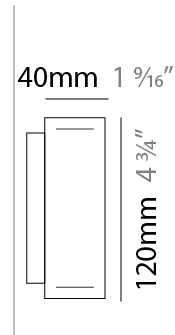

LED120 SURFACE

D73029- -

base number
Color   Temperature   Finish   Options

1. To build a product code in our configurator select the specify button on the base model # product page
2. To build a manual product code on this datasheet choose from the options listed below in blue font and add the suffix to the base model #

GENERAL

Series: Woodlin
Subseries: LED120
Brand: Tunto
Division: Design
Mounting Type: Surface
Mounting Location: Wall
Subcategory: Profile

PHYSICAL

Shape: Rectangle
Length (mm): 700
Length (in): 27 ⁹/₁₆"
Width (mm): 40
Width (in): 1 ⁹/₁₆"
Height (mm): 120
Height (in): 4 ³/₄"
Extension (mm): 40
Extension (in): 1 ⁹/₁₆"
Light Distribution: Direct / Indirect
Diffuser: Opal
Fixture Finish: [WAL / ASH / OAK / BLK / WHI](#)
Fixture Material: Wood

ELECTRICAL

Lamp Type: LED
Input Wattage (W): 31
Total Output Wattage (W): 25.3
Dimming: Tri-Mode (Non-Dimming and Phase Dimming (120Vac only) and 0-10V Dimming)
Driver Included: Yes
Driver Location: Remote
Driver Type: Constant Current - Universal
Driver Class: Class 2
Housing: ENCP3
Input Voltage (V): 120 - 277
Constant Current (MA): 700

LED

Color Temperature (°K): [2700 / 3000 / 4000](#)
Max. Delivered Lumen (lm): 1500
CRI: >93 CRI
Lamp Life (hrs): 50000

OPTICAL

RATINGS AND CERTIFICATIONS

Certified By: Certified for North American Standards
IP rating: IP20

PROJECT	_____
TYPE	_____
SPECIFIER	_____
QUANTITY	_____
DATE	_____

700mm 27 ⁹/₁₆"

Indirect