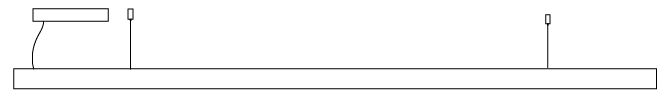

PROJECT	_____
TYPE	_____
SPECIFIER	_____
QUANTITY	_____
DATE	_____

LED40 SUSPENSION

D71005-

base number
Color   Finish
Temperature   Options

1. To build a product code in our configurator select the specify button on the base model # product page
2. To build a manual product code on this datasheet choose from the options listed below in blue font and add the suffix to the base model #

GENERAL

Series: Woodlin
Subseries: LED40
Brand: Tunto
Division: Design
Mounting Type: Suspension
Mounting Location: Ceiling
Subcategory: Profile

PHYSICAL

Shape: Rectangle
Length (mm): 1300
Length (in): 51 ³/₁₆"
Width (mm): 400
Width (in): 15 ³/₄"
Height (mm): 40
Height (in): 1 ⁹/₁₆"
Max. Overall Height (mm): 2040
Max. Overall Height (in): 80 ⁵/₁₆"
Light Distribution: Direct
Diffuser: Opal
Fixture Finish: [WAL / ASH / OAK / BLK / WHI](#)
Fixture Material: Wood

ELECTRICAL

Lamp Type: LED
Input Wattage (W): 30
Total Output Wattage (W): 25.4
Dimming: Tri-Mode (Non-Dimming and Phase Dimming (120Vac only) and 0-10V Dimming)
Driver Included: Yes
Driver Location: Integrated
Driver Type: Constant Current - Universal
Driver Class: Class 2
Input Voltage (V): 120 - 277
Constant Current (MA): 700

LED

Color Temperature (°K): 3000
Max. Delivered Lumen (lm): 1550
CRI: >93 CRI
Lamp Life (hrs): 50000

OPTICAL

RATINGS AND CERTIFICATIONS

Certified By: Certified for North American Standards
IP rating: IP20

1300mm 51 ³/₁₆"

40mm 1 ⁹/₁₆"

Direct