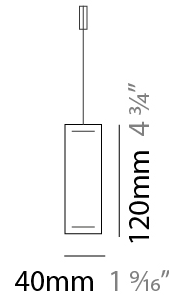

PROJECT _____
TYPE _____
SPECIFIER _____
QUANTITY _____
DATE _____

LED120 SUSPENSION

D71026-

base number
Color   Finish
Temperature   Options

1. To build a product code in our configurator select the specify button on the base model # product page
2. To build a manual product code on this datasheet choose from the options listed below in blue font and add the suffix to the base model #

GENERAL

Series: Woodlin
Subseries: LED120
Brand: Tunto
Division: Design
Mounting Type: Suspension
Mounting Location: Ceiling
Subcategory: Profile

PHYSICAL

Shape: Rectangle
Length (mm): 1600
Length (in): 63
Width (mm): 40
Width (in): 1 9/16
Height (mm): 120
Height (in): 4 3/4
Max. Overall Height (mm): 2120
Max. Overall Height (in): 83 7/16
Light Distribution: Direct / Indirect
Diffuser: Opal
Fixture Finish: [WAL](#) / [ASH](#) / [OAK](#) / [BLK](#) / [WHI](#)
Fixture Material: Wood
Cable Details: 2000mm / 78 3/4"

ELECTRICAL

Lamp Type: LED
Input Wattage (W): 74
Total Output Wattage (W): 63
Dimming: Tri-Mode (Non-Dimming and Phase Dimming (120Vac only) and 0-10V Dimming)
Driver Included: Yes
Driver Location: Integrated
Driver Type: Constant Current - Universal
Driver Class: Class 2
Input Voltage (V): 120 - 277
Constant Current (MA): 700

LED

Color Temperature (°K): [2700](#) / [3000](#) / [4000](#)
Max. Delivered Lumen (lm): 3600
CRI: >93 CRI
Lamp Life (hrs): 50000

OPTICAL

RATINGS AND CERTIFICATIONS

Certified By: Certified for North American Standards
IP rating: IP20

1600mm 63"