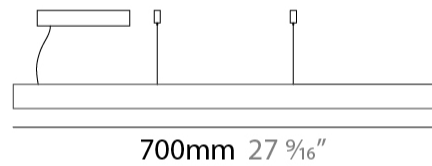

LED40 SUSPENSION

D71003-

base number
Color   Finish
Temperature   Options

1. To build a product code in our configurator select the specify button on the base model # product page
2. To build a manual product code on this datasheet choose from the options listed below in blue font and add the suffix to the base model #

GENERAL

Series: Woodlin
Subseries: LED40
Brand: Tunto
Division: Design
Mounting Type: Suspension
Mounting Location: Ceiling
Subcategory: Profile

PHYSICAL

Shape: Rectangle
Length (mm): 700
Length (in): 27 ⁹/₁₆
Width (mm): 400
Width (in): 15 ³/₄
Height (mm): 40
Height (in): 1 ⁹/₁₆
Max. Overall Height (mm): 2040
Max. Overall Height (in): 80 ⁵/₁₆
Light Distribution: Direct
Diffuser: Opal
Fixture Finish: [WAL / ASH / OAK / BLK / WHI](#)
Fixture Material: Wood

ELECTRICAL

Lamp Type: LED
Input Wattage (W): 16
Total Output Wattage (W): 12.7
Dimming: Tri-Mode (Non-Dimming and Phase Dimming (120Vac only) and 0-10V Dimming)
Driver Included: Yes
Driver Location: Integrated
Driver Type: Constant Current - Universal
Driver Class: Class 2
Input Voltage (V): 120 - 277
Constant Current (MA): 700

LED

Color Temperature (°K): [2700 / 3000 / 4000](#)
Max. Delivered Lumen (lm): 960
CRI: >93 CRI
Lamp Life (hrs): 50000

OPTICAL

RATINGS AND CERTIFICATIONS

Certified By: Certified for North American Standards
IP rating: IP20

40mm 1 ⁹/₁₆"

Direct