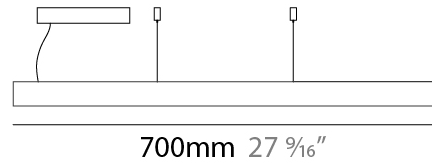

PROJECT
TYPE
SPECIFIER
QUANTITY
DATE

LED40 SUSPENSION

D71004-

base number
Color   Finish
Temperature   Options

1. To build a product code in our configurator select the specify button on the base model # product page
2. To build a manual product code on this datasheet choose from the options listed below in blue font and add the suffix to the base model #

GENERAL

Series: Woodlin
Subseries: LED40
Brand: Tunto
Division: Design
Mounting Type: Suspension
Mounting Location: Ceiling
Subcategory: Profile

PHYSICAL

Shape: Rectangle
Length (mm): 700
Length (in): 27 ⁹/₁₆
Width (mm): 400
Width (in): 15 ³/₄
Height (mm): 40
Height (in): 1 ⁹/₁₆
Max. Overall Height (mm): 2040
Max. Overall Height (in): 80 ⁵/₁₆
Light Distribution: Direct
Diffuser: Opal
Fixture Finish: [WAL / ASH / OAK / BLK / WHI](#)
Fixture Material: Wood

ELECTRICAL

Lamp Type: LED
Input Wattage (W): 23
Total Output Wattage (W): 19
Dimming: Tri-Mode (Non-Dimming and Phase Dimming (120Vac only) and 0-10V Dimming)
Driver Included: Yes
Driver Location: Integrated
Driver Type: Constant Current - Universal
Driver Class: Class 2
Input Voltage (V): 120 - 277
Constant Current (MA): 700

LED

Color Temperature (°K): 3000
Max. Delivered Lumen (lm): 1300
CRI: >93 CRI
Lamp Life (hrs): 50000

OPTICAL

RATINGS AND CERTIFICATIONS

Certified By: Certified for North American Standards
IP rating: IP20