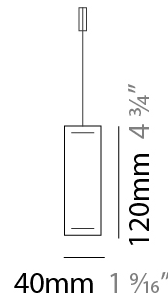

LED120 SUSPENSION

D71024-

base number
Color   Finish
Temperature   Options

1. To build a product code in our configurator select the specify button on the base model # product page
2. To build a manual product code on this datasheet choose from the options listed below in blue font and add the suffix to the base model #

GENERAL

Series: Woodlin
Subseries: LED120
Brand: Tunto
Division: Design
Mounting Type: Suspension
Mounting Location: Ceiling
Subcategory: Profile

PHYSICAL

Shape: Rectangle
Length (mm): 1000
Length (in): 39 3/8
Width (mm): 40
Width (in): 1 9/16
Height (mm): 120
Height (in): 4 3/4
Max. Overall Height (mm): 2120
Max. Overall Height (in): 83 7/16
Light Distribution: Direct / Indirect
Diffuser: Opal
Fixture Finish: [WAL / ASH / OAK / BLK / WHI](#)
Fixture Material: Wood
Cable Details: 2000mm / 78 3/4"

ELECTRICAL

Lamp Type: LED
Input Wattage (W): 46
Total Output Wattage (W): 38
Dimming: Tri-Mode (Non-Dimming and Phase Dimming (120Vac only) and 0-10V Dimming)
Driver Included: Yes
Driver Location: Integrated
Driver Type: Constant Current - Universal
Driver Class: Class 2
Input Voltage (V): 120 - 277
Constant Current (MA): 700

LED

Color Temperature (°K): [2700 / 3000 / 4000](#)
Max. Delivered Lumen (lm): 2200
CRI: >93 CRI
Lamp Life (hrs): 50000

OPTICAL

RATINGS AND CERTIFICATIONS

Certified By: Certified for North American Standards
IP rating: IP20