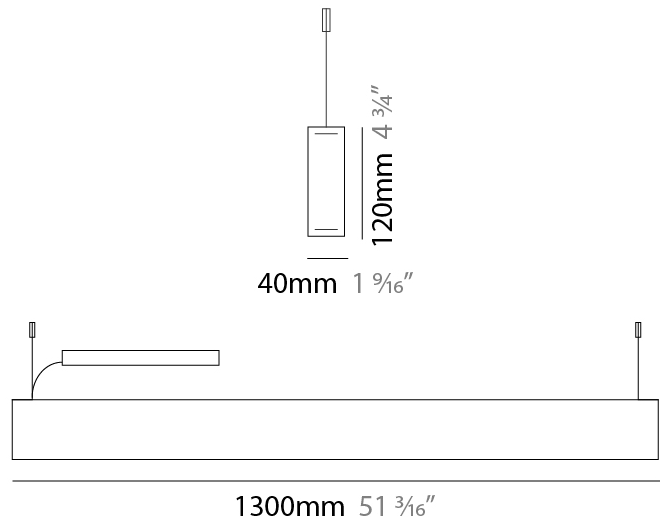

PROJECT	_____
TYPE	_____
SPECIFIER	_____
QUANTITY	_____
DATE	_____

LED120 SUSPENSION

D71025-

base number
Color   Finish
Temperature   Options

1. To build a product code in our configurator select the specify button on the base model # product page
2. To build a manual product code on this datasheet choose from the options listed below in blue font and add the suffix to the base model #

GENERAL

Series: Woodlin
Subseries: LED120
Brand: Tunto
Division: Design
Mounting Type: Suspension
Mounting Location: Ceiling
Subcategory: Profile

PHYSICAL

Shape: Rectangle
Length (mm): 1300
Length (in): 51 ³/₁₆
Width (mm): 40
Width (in): 1 ⁹/₁₆
Height (mm): 120
Height (in): 4 ³/₄
Max. Overall Height (mm): 2120
Max. Overall Height (in): 83 ⁷/₁₆
Light Distribution: Direct / Indirect
Diffuser: Opal
Fixture Finish: [WAL / ASH / OAK / BLK / WHI](#)
Fixture Material: Wood
Cable Details: 2000mm / 78 3/4"

ELECTRICAL

Lamp Type: LED
Input Wattage (W): 60
Total Output Wattage (W): 50.1
Dimming: Tri-Mode (Non-Dimming and Phase Dimming (120Vac only) and 0-10V Dimming)
Driver Included: Yes
Driver Location: Integrated
Driver Type: Constant Current - Universal
Driver Class: Class 2
Input Voltage (V): 120 - 277
Constant Current (MA): 700

LED

Color Temperature (°K): [2700 / 3000 / 4000](#)
Max. Delivered Lumen (lm): 3260
CRI: >93 CRI
Lamp Life (hrs): 50000

OPTICAL

RATINGS AND CERTIFICATIONS

Certified By: Certified for North American Standards
IP rating: IP20