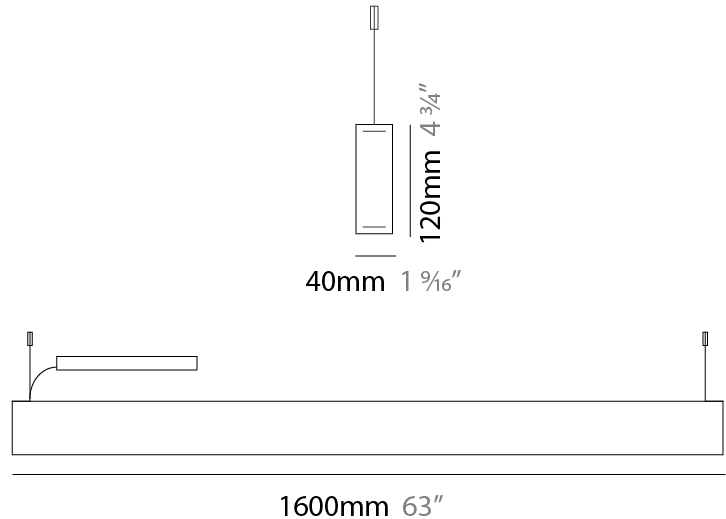

PROJECT	
TYPE	
SPECIFIER	
QUANTITY	
DATE	

LED120 SUSPENSION

D71026-

base number
Color   Finish
Temperature   Options

1. To build a product code in our configurator select the specify button on the base model # product page
2. To build a manual product code on this datasheet choose from the options listed below in blue font and add the suffix to the base model #

GENERAL

Series: Woodlin
Subseries: LED120
Brand: Tunto
Division: Design
Mounting Type: Suspension
Mounting Location: Ceiling
Subcategory: Profile

PHYSICAL

Shape: Rectangle
Length (mm): 1600
Length (in): 63
Width (mm): 40
Width (in): 1 9/16
Height (mm): 120
Height (in): 4 3/4
Max. Overall Height (mm): 2120
Max. Overall Height (in): 83 7/16
Light Distribution: Direct / Indirect
Diffuser: Opal
Fixture Finish: [WAL](#) / [ASH](#) / [OAK](#) / [BLK](#) / [WHI](#)
Fixture Material: Wood
Cable Details: 2000mm / 78 3/4"

ELECTRICAL

Lamp Type: LED
Input Wattage (W): 74
Total Output Wattage (W): 63
Dimming: Tri-Mode (Non-Dimming and Phase Dimming (120Vac only) and 0-10V Dimming)
Driver Included: Yes
Driver Location: Integrated
Driver Type: Constant Current - Universal
Driver Class: Class 2
Input Voltage (V): 120 - 277
Constant Current (MA): 700

LED

Color Temperature (°K): [2700](#) / [3000](#) / [4000](#)
Max. Delivered Lumen (lm): 3600
CRI: >93 CRI
Lamp Life (hrs): 50000

OPTICAL

RATINGS AND CERTIFICATIONS

Certified By: Certified for North American Standards
IP rating: IP20