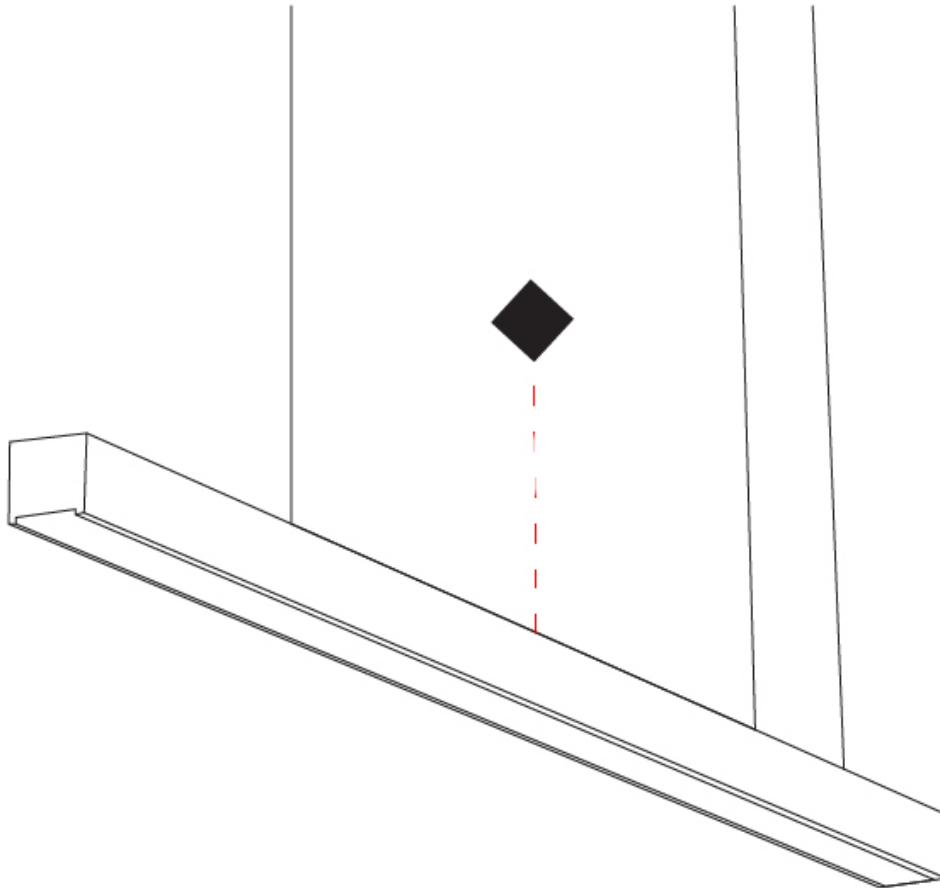

LED40 SUSPENSION

D71003-

PROJECT
TYPE
SPECIFIER
QUANTITY
DATE