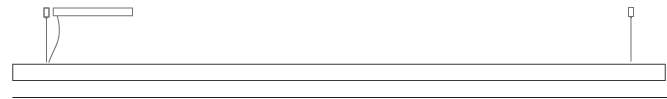

LED60 SUSPENSION

D71016- -

base number   Color   Finish
Temperature   Options

1. To build a product code in our configurator select the specify button on the base model # product page
2. To build a manual product code on this datasheet choose from the options listed below in blue font and add the suffix to the base model #

GENERAL

Series: Woodlin
Subseries: LED60
Partner: Tunto
Division: Design
Installation: Suspension
Product Type: Linear Profiles
Mounting Location: Ceiling
Light Distribution: Direct

PHYSICAL

Shape: Rectangle
Length (mm): 1000
Length (in): 39 3/8
Width (mm): 60
Width (in): 2 3/8
Height (mm): 60
Height (in): 2 3/8
Max. Overall Height (mm): 2060
Max. Overall Height (in): 81 1/8
Diffuser: Opal
Fixture Finish: [WAL](#) / [ASH](#) / [OAK](#) / [BLK](#) / [WHI](#)
Fixture Material: Wood
Primary Material: Wood
Cable Details: 2000mm / 78 3/4"

ELECTRICAL

Lamp Type: LED
Input Wattage (W): 43
Total Output Wattage (W): 38
Dimming: Tri-Mode (Non-Dimming and Phase Dimming (120Vac only) and 0-10V Dimming)
Driver Included: Yes
Driver Location: Integrated
Driver Type: Constant Current - Universal
Driver Class: Class 2
Input Voltage (V): 120 - 277
Constant Current (MA): 700

LED

Color Temperature (°K): [2700](#) / [3000](#) / [4000](#)
Max. Delivered Lumen (lm): 3240
CRI: >93 CRI
Lamp Life (hrs): 50000

OPTICAL

RATINGS AND CERTIFICATIONS

Certified By: Certified for North American Standards
IP rating: IP20

1000mm 39 3/8"

60mm 2 3/8"

Direct