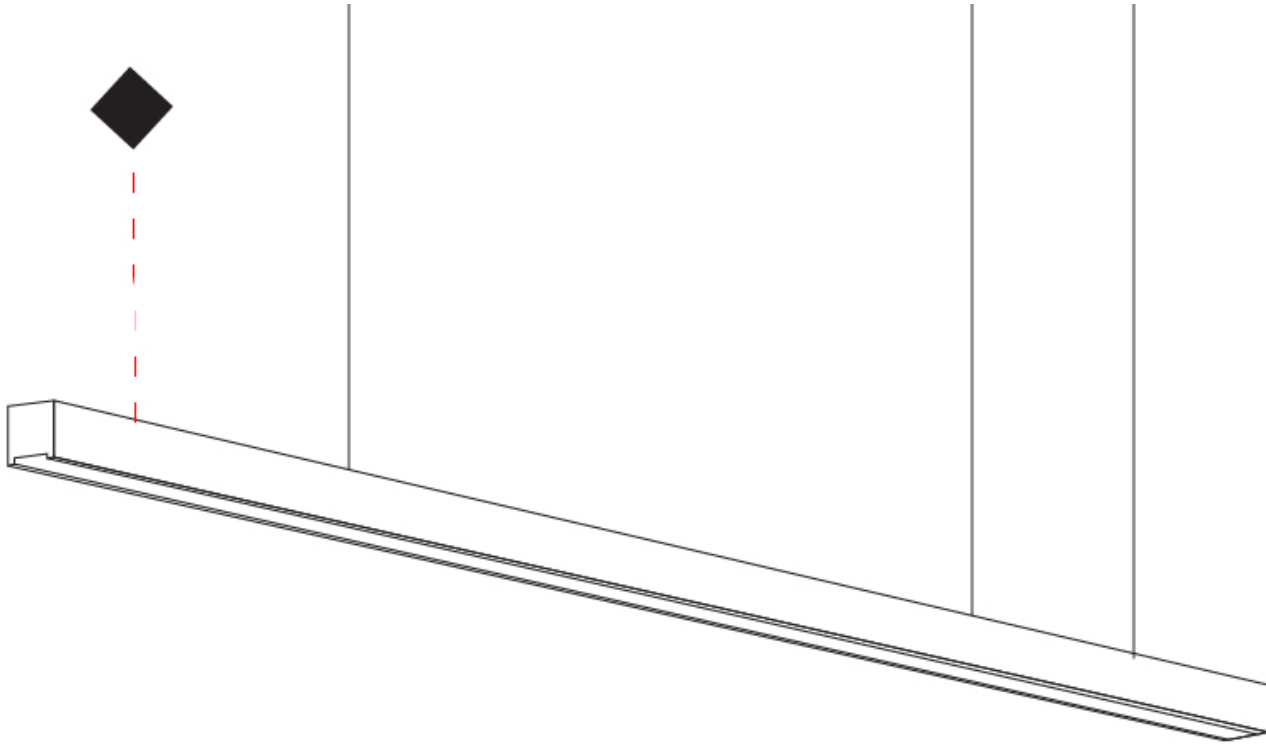

LED28 SUSPENSION

D71008-

PROJECT

TYPE

SPECIFIER

QUANTITY

DATE

D