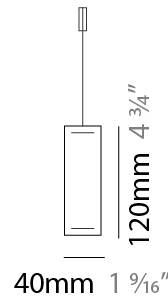

LED120 SUSPENSION

D71024-

base number   Color _____   Finish _____
Temperature   Options

1. To build a product code in our configurator select the specify button on the base model # product page
2. To build a manual product code on this datasheet choose from the options listed below in blue font and add the suffix to the base model #

GENERAL

Series: Woodlin
Subseries: LED120
Partner: Tunto
Division: Design
Installation: Suspension
Product Type: Linear Profiles
Mounting Location: Ceiling
Light Distribution: Direct / Indirect

PHYSICAL

Shape: Rectangle
Length (mm): 1000
Length (in): 39 ³/₈
Width (mm): 40
Width (in): 1 ⁹/₁₆
Height (mm): 120
Height (in): 4 ³/₄
Max. Overall Height (mm): 2120
Max. Overall Height (in): 83 ⁷/₁₆
Diffuser: Opal
Fixture Finish: [WAL](#) / [ASH](#) / [OAK](#) / [BLK](#) / [WHI](#)
Fixture Material: Wood
Primary Material: Wood
Cable Details: 2000mm / 78 3/4"

ELECTRICAL

Lamp Type: LED
Input Wattage (W): 46
Total Output Wattage (W): 38
Dimming: Tri-Mode (Non-Dimming and Phase Dimming (120Vac only) and 0-10V Dimming)
Driver Included: Yes
Driver Location: Integrated
Driver Type: Constant Current - Universal
Driver Class: Class 2
Input Voltage (V): 120 - 277
Constant Current (MA): 700

LED

Color Temperature (°K): [2700](#) / [3000](#) / [4000](#)
Max. Delivered Lumen (lm): 2200
CRI: >93 CRI
Lamp Life (hrs): 50000

OPTICAL

RATINGS AND CERTIFICATIONS

Certified By: Certified for North American Standards
IP rating: IP20