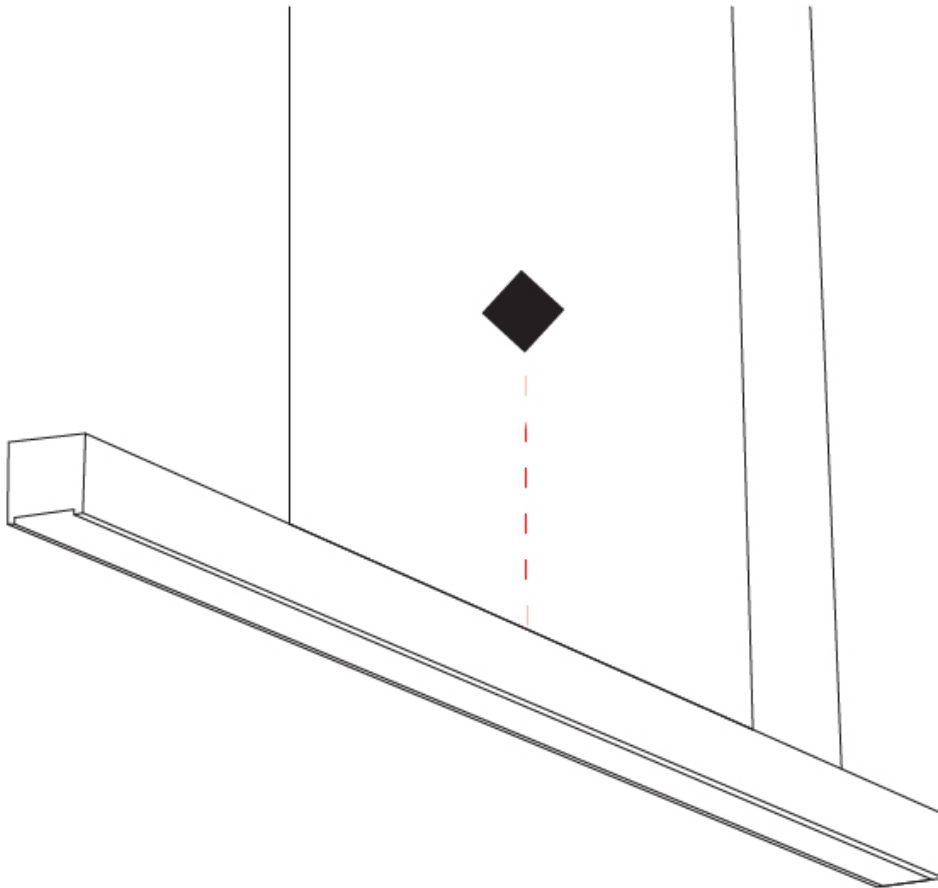

LED60 SUSPENSION

D71016-

PROJECT

TYPE

SPECIFIER

QUANTITY

DATE