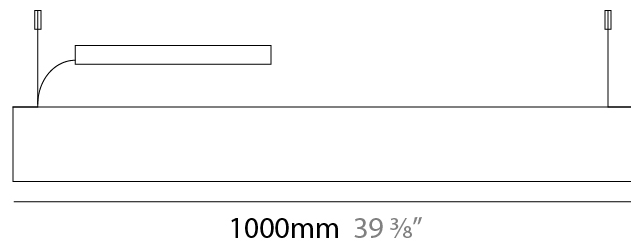

LED120 SUSPENSION

D71024-

base number   Color _____   Finish _____
Temperature   Options

1. To build a product code in our configurator select the specify button on the base model # product page
2. To build a manual product code on this datasheet choose from the options listed below in blue font and add the suffix to the base model #

GENERAL

Series: Woodlin
Subseries: LED120
Partner: Tunto
Division: Design
Installation: Suspension
Product Type: Linear Profiles
Mounting Location: Ceiling
Light Distribution: Direct / Indirect

PHYSICAL

Shape: Rectangle
Length (mm): 1000
Length (in): 39 ³/₈
Width (mm): 40
Width (in): 1 ⁹/₁₆
Height (mm): 120
Height (in): 4 ³/₄
Max. Overall Height (mm): 2120
Max. Overall Height (in): 83 ⁷/₁₆
Diffuser: Opal
Fixture Finish: [WAL](#) / [ASH](#) / [OAK](#) / [BLK](#) / [WHI](#)
Fixture Material: Wood
Primary Material: Wood
Cable Details: 2000mm / 78 3/4"

ELECTRICAL

Lamp Type: LED
Input Wattage (W): 46
Total Output Wattage (W): 38
Dimming: Tri-Mode (Non-Dimming and Phase Dimming (120Vac only) and 0-10V Dimming)
Driver Included: Yes
Driver Location: Integrated
Driver Type: Constant Current - Universal
Driver Class: Class 2
Input Voltage (V): 120 - 277
Constant Current (MA): 700

LED

Color Temperature (°K): [2700](#) / [3000](#) / [4000](#)
Max. Delivered Lumen (lm): 2200
CRI: >93 CRI
Lamp Life (hrs): 50000

OPTICAL

RATINGS AND CERTIFICATIONS

Certified By: Certified for North American Standards
IP rating: IP20