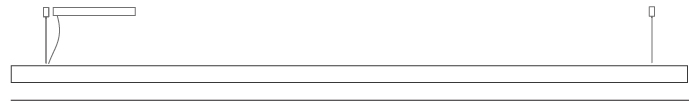

PROJECT
TYPE
SPECIFIER
QUANTITY
DATE

LED60 SUSPENSION

D71018-

base number   Color   Finish
Temperature   Options

1. To build a product code in our configurator select the specify button on the base model # product page
2. To build a manual product code on this datasheet choose from the options listed below in blue font and add the suffix to the base model #

GENERAL

Series: Woodlin
Subseries: LED60
Partner: Tunto
Division: Design
Installation: Suspension
Product Type: Linear Profiles
Mounting Location: Ceiling
Light Distribution: Direct

PHYSICAL

Shape: Rectangle
Length (mm): 1600
Length (in): 63
Width (mm): 60
Width (in): 2 3/8
Height (mm): 60
Height (in): 2 3/8
Max. Overall Height (mm): 2060
Max. Overall Height (in): 81 1/8
Diffuser: Opal
Fixture Finish: WAL / ASH / OAK / BLK / WHI
Fixture Material: Wood
Primary Material: Wood
Cable Details: 2000mm / 78 3/4"

ELECTRICAL

Lamp Type: LED
Input Wattage (W): 70
Total Output Wattage (W): 63
Dimming: Tri-Mode (Non-Dimming and Phase Dimming (120Vac only) and 0-10V Dimming)
Driver Included: Yes
Driver Location: Integrated
Driver Type: Constant Current - Universal
Driver Class: Class 2
Input Voltage (V): 120 - 277
Constant Current (MA): 700

LED

Color Temperature (°K): 2700 / 3000 / 4000
Max. Delivered Lumen (lm): 5450
CRI: >93 CRI
Lamp Life (hrs): 50000

OPTICAL

RATINGS AND CERTIFICATIONS

Certified By: Certified for North American Standards
IP rating: IP20

1600mm 63"

60mm 2 3/8"

Direct