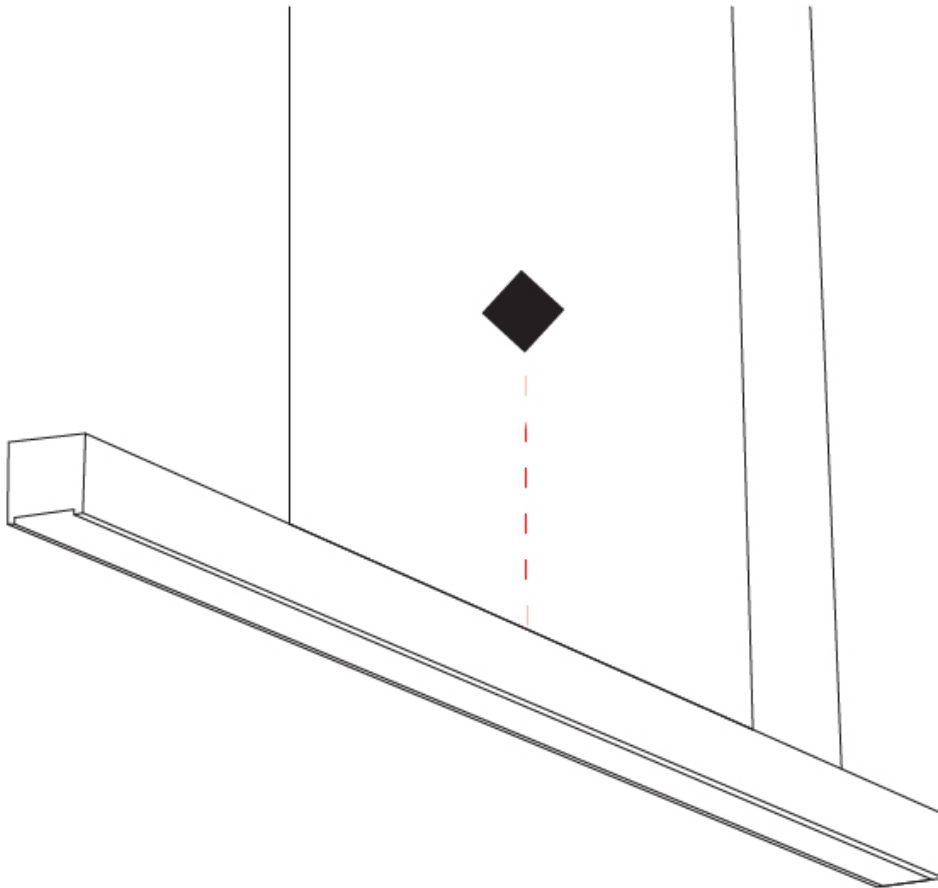

LED60 SUSPENSION

D71018-

PROJECT

TYPE

SPECIFIER

QUANTITY

DATE

D