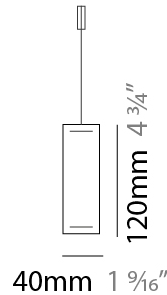

LED120 SUSPENSION

D71026-

base number   Color _____   Finish _____
Temperature   Options

1. To build a product code in our configurator select the specify button on the base model # product page
2. To build a manual product code on this datasheet choose from the options listed below in blue font and add the suffix to the base model #

GENERAL

Series: Woodlin
Subseries: LED120
Partner: Tunto
Division: Design
Installation: Suspension
Product Type: Linear Profiles
Mounting Location: Ceiling
Light Distribution: Direct / Indirect

PHYSICAL

Shape: Rectangle
Length (mm): 1600
Length (in): 63
Width (mm): 40
Width (in): 1 ⁹/₁₆
Height (mm): 120
Height (in): 4 ³/₄
Max. Overall Height (mm): 2120
Max. Overall Height (in): 83 ⁷/₁₆
Diffuser: Opal
Fixture Finish: [WAL / ASH / OAK / BLK / WHI](#)
Fixture Material: Wood
Primary Material: Wood
Cable Details: 2000mm / 78 3/4"

ELECTRICAL

Lamp Type: LED
Input Wattage (W): 74
Total Output Wattage (W): 63
Dimming: Tri-Mode (Non-Dimming and Phase Dimming (120Vac only) and 0-10V Dimming)
Driver Included: Yes
Driver Location: Integrated
Driver Type: Constant Current - Universal
Driver Class: Class 2
Input Voltage (V): 120 - 277
Constant Current (mA): 700

LED

Color Temperature (°K): [2700 / 3000 / 4000](#)
Max. Delivered Lumen (lm): 3600
CRI: >93 CRI
Lamp Life (hrs): 50000

OPTICAL

RATINGS AND CERTIFICATIONS

Certified By: Certified for North American Standards
IP rating: IP20