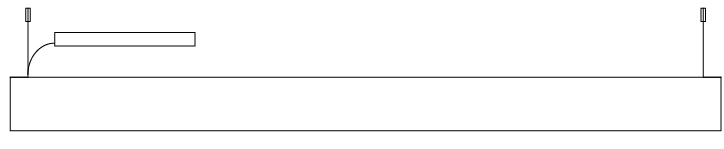

LED120 SUSPENSION

D71026-

base number   Color _____   Finish _____
Temperature   Options

1. To build a product code in our configurator select the specify button on the base model # product page
2. To build a manual product code on this datasheet choose from the options listed below in blue font and add the suffix to the base model #

GENERAL

Series: Woodlin
Subseries: LED120
Partner: Tunto
Division: Design
Installation: Suspension
Product Type: Linear Profiles
Mounting Location: Ceiling
Light Distribution: Direct / Indirect

PHYSICAL

Shape: Rectangle
Length (mm): 1600
Length (in): 63
Width (mm): 40
Width (in): 1 ⁹/₁₆
Height (mm): 120
Height (in): 4 ³/₄
Max. Overall Height (mm): 2120
Max. Overall Height (in): 83 ⁷/₁₆
Diffuser: Opal
Fixture Finish: [WAL / ASH / OAK / BLK / WHI](#)
Fixture Material: Wood
Primary Material: Wood
Cable Details: 2000mm / 78 3/4"

ELECTRICAL

Lamp Type: LED
Input Wattage (W): 74
Total Output Wattage (W): 63
Dimming: Tri-Mode (Non-Dimming and Phase Dimming (120Vac only) and 0-10V Dimming)
Driver Included: Yes
Driver Location: Integrated
Driver Type: Constant Current - Universal
Driver Class: Class 2
Input Voltage (V): 120 - 277
Constant Current (mA): 700

LED

Color Temperature (°K): [2700 / 3000 / 4000](#)
Max. Delivered Lumen (lm): 3600
CRI: >93 CRI
Lamp Life (hrs): 50000

OPTICAL

RATINGS AND CERTIFICATIONS

Certified By: Certified for North American Standards
IP rating: IP20