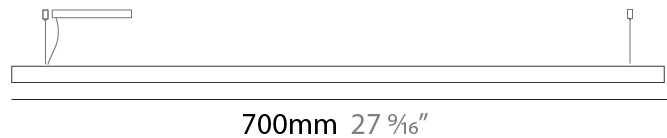

LED60 SUSPENSION

D71015- -

base number
Color   Finish
Temperature   Options

1. To build a product code in our configurator select the specify button on the base model # product page
2. To build a manual product code on this datasheet choose from the options listed below in blue font and add the suffix to the base model #

GENERAL

Series: Woodlin
Subseries: LED60
Brand: Tunto
Division: Design
Mounting Type: Suspension
Mounting Location: Ceiling
Subcategory: Profile

PHYSICAL

Shape: Rectangle
Length (mm): 700
Length (in): 27 ⁹/₁₆
Width (mm): 60
Width (in): 2 ³/₈
Height (mm): 60
Height (in): 2 ³/₈
Max. Overall Height (mm): 2060
Max. Overall Height (in): 81 ¹/₈
Light Distribution: Direct
Diffuser: Opal
Fixture Finish: [WAL / ASH / OAK / BLK / WHI](#)
Fixture Material: Wood
Cable Details: 2000mm / 78 3/4"

ELECTRICAL

Lamp Type: LED
Input Wattage (W): 29
Total Output Wattage (W): 25.3
Dimming: Tri-Mode (Non-Dimming and Phase Dimming (120Vac only) and 0-10V Dimming)
Driver Included: Yes
Driver Location: Integrated
Driver Type: Constant Current - Universal
Driver Class: Class 2
Input Voltage (V): 120 - 277
Constant Current (MA): 700

LED

Color Temperature (°K): [2700 / 3000 / 4000](#)
Max. Delivered Lumen (lm): 2180
CRI: >93 CRI
Lamp Life (hrs): 50000

OPTICAL

RATINGS AND CERTIFICATIONS

Certified By: Certified for North American Standards
IP rating: IP20

PROJECT
TYPE
SPECIFIER
QUANTITY
DATE

60mm 2 ³/₈"

Direct