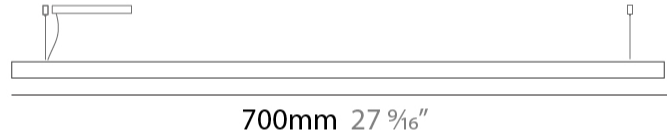

LED60 SUSPENSION

D71015- -

base number
Color   Temperature   Finish   Options

1. To build a product code in our configurator select the specify button on the base model # product page
2. To build a manual product code on this datasheet choose from the options listed below in blue font and add the suffix to the base model #

GENERAL

Series: Woodlin
Subseries: LED60
Brand: Tunto
Division: Design
Mounting Type: Suspension
Mounting Location: Ceiling
Subcategory: Profile

PHYSICAL

Shape: Rectangle
Length (mm): 700
Length (in): 27 ⁹/₁₆
Width (mm): 60
Width (in): 2 ³/₈
Height (mm): 60
Height (in): 2 ³/₈
Max. Overall Height (mm): 2060
Max. Overall Height (in): 81 ¹/₈
Light Distribution: Direct
Diffuser: Opal
Fixture Finish: [WAL / ASH / OAK / BLK / WHI](#)
Fixture Material: Wood
Cable Details: 2000mm / 78 3/4"

ELECTRICAL

Lamp Type: LED
Input Wattage (W): 29
Total Output Wattage (W): 25.3
Dimming: Tri-Mode (Non-Dimming and Phase Dimming (120Vac only) and 0-10V Dimming)
Driver Included: Yes
Driver Location: Integrated
Driver Type: Constant Current - Universal
Driver Class: Class 2
Input Voltage (V): 120 - 277
Constant Current (MA): 700

LED

Color Temperature (°K): [2700 / 3000 / 4000](#)
Max. Delivered Lumen (lm): 2180
CRI: >93 CRI
Lamp Life (hrs): 50000

OPTICAL

RATINGS AND CERTIFICATIONS

Certified By: Certified for North American Standards
IP rating: IP20

PROJECT
TYPE
SPECIFIER
QUANTITY
DATE