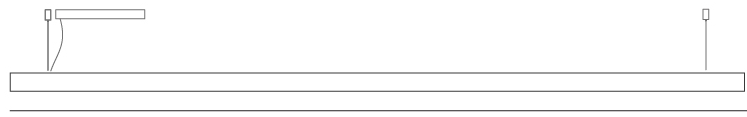

PROJECT
TYPE
SPECIFIER
QUANTITY
DATE

LED60 SUSPENSION

D71020-

base number   Color   Finish
Temperature   Options

1. To build a product code in our configurator select the specify button on the base model # product page
2. To build a manual product code on this datasheet choose from the options listed below in blue font and add the suffix to the base model #

GENERAL

Series: Woodlin
Subseries: LED60
Partner: Tunto
Division: Design
Installation: Suspension
Product Type: Linear Profiles
Mounting Location: Ceiling
Light Distribution: Direct

PHYSICAL

Shape: Rectangle
Length (mm): 2400
Length (in): 94 ½
Width (mm): 60
Width (in): 2 ¾
Height (mm): 60
Height (in): 2 ¾
Max. Overall Height (mm): 2060
Max. Overall Height (in): 81 ⅝
Diffuser: Opal
Fixture Finish: [WAL / ASH / OAK / BLK / WHI](#)
Fixture Material: Wood
Primary Material: Wood
Cable Details: 2000mm / 78 3/4"

ELECTRICAL

Lamp Type: LED
Input Wattage (W): 110
Total Output Wattage (W): 88.8
Dimming: Tri-Mode (Non-Dimming and Phase Dimming (120Vac only) and 0-10V Dimming)
Driver Included: Yes
Driver Location: Integrated
Driver Type: Constant Current - Universal
Driver Class: Class 2
Input Voltage (V): 120 - 277
Constant Current (MA): 700

LED

Color Temperature (°K): [2700 / 3000 / 3500 / 4000](#)
Max. Delivered Lumen (lm): 8750
CRI: >93 CRI
Lamp Life (hrs): 50000

OPTICAL

RATINGS AND CERTIFICATIONS

Certified By: Certified for North American Standards
IP rating: IP20

2400mm 94 ½"

60mm 2 ¾"

Direct