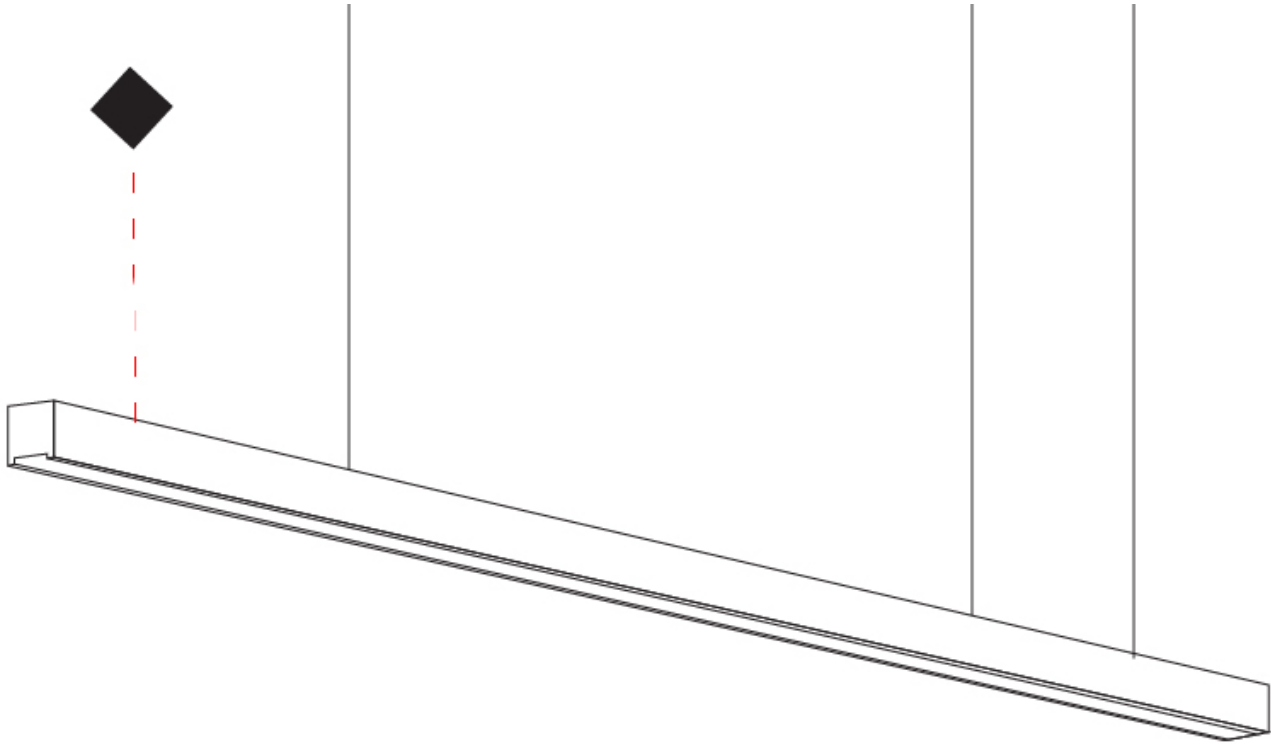

LED28 SUSPENSION

D71009-

PROJECT	_____
TYPE	_____
SPECIFIER	_____
QUANTITY	_____
DATE	_____