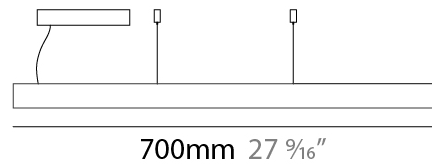

PROJECT
TYPE
SPECIFIER
QUANTITY
DATE

LED40 SUSPENSION

D71004-

base number
Color   Finish
Temperature   Options

1. To build a product code in our configurator select the specify button on the base model # product page
2. To build a manual product code on this datasheet choose from the options listed below in blue font and add the suffix to the base model #

GENERAL

Series: Woodlin
Subseries: LED40
Partner: Tunto
Division: Design
Installation: Suspension
Product Type: Linear Profiles
Mounting Location: Ceiling
Light Distribution: Direct

PHYSICAL

Shape: Rectangle
Length (mm): 700
Length (in): 27 ⁹/₁₆"
Width (mm): 400
Width (in): 15 ³/₄"
Height (mm): 40
Height (in): 1 ⁹/₁₆"
Max. Overall Height (mm): 2040
Max. Overall Height (in): 80 ⁷/₁₆"
Diffuser: Opal
Fixture Finish: [WAL / ASH / OAK / BLK / WHI](#)
Fixture Material: Wood
Primary Material: Wood

ELECTRICAL

Lamp Type: LED
Input Wattage (W): 23
Total Output Wattage (W): 19
Dimming: Tri-Mode (Non-Dimming and Phase Dimming (120Vac only) and 0-10V Dimming)
Driver Included: Yes
Driver Location: Integrated
Driver Type: Constant Current - Universal
Driver Class: Class 2
Input Voltage (V): 120 - 277
Constant Current (MA): 700

LED

Color Temperature (°K): [2700 / 3000 / 3500 / 4000](#)
Max. Delivered Lumen (lm): 1300
CRI: >93 CRI
Lamp Life (hrs): 50000

OPTICAL

RATINGS AND CERTIFICATIONS

Certified By: Certified for North American Standards
IP rating: IP20