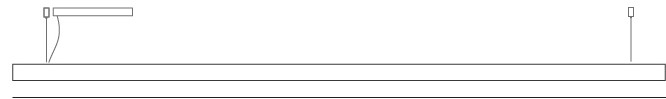

LED60 SUSPENSION

D71016-

base number
Color   Temperature   Finish   Options

1. To build a product code in our configurator select the specify button on the base model # product page
2. To build a manual product code on this datasheet choose from the options listed below in blue font and add the suffix to the base model #

GENERAL

Series: Woodlin
Subseries: LED60
Partner: Tunto
Division: Design
Installation: Suspension
Product Type: Linear Profiles
Mounting Location: Ceiling
Light Distribution: Direct

PHYSICAL

Shape: Rectangle
Length (mm): 1000
Length (in): 39 3/8
Width (mm): 60
Width (in): 2 3/8
Height (mm): 60
Height (in): 2 3/8
Max. Overall Height (mm): 2060
Max. Overall Height (in): 81 1/8
Diffuser: Opal
Fixture Finish: [WAL](#) / [ASH](#) / [OAK](#) / [BLK](#) / [WHI](#)
Fixture Material: Wood
Primary Material: Wood
Cable Details: 2000mm / 78 3/4"

ELECTRICAL

Lamp Type: LED
Input Wattage (W): 43
Total Output Wattage (W): 38
Dimming: Tri-Mode (Non-Dimming and Phase Dimming (120Vac only) and 0-10V Dimming)
Driver Included: Yes
Driver Location: Integrated
Driver Type: Constant Current - Universal
Driver Class: Class 2
Input Voltage (V): 120 - 277
Constant Current (MA): 700

LED

Color Temperature (°K): [2700](#) / [3000](#) / [4000](#)
Max. Delivered Lumen (lm): 3240
CRI: >93 CRI
Lamp Life (hrs): 50000

OPTICAL

RATINGS AND CERTIFICATIONS

Certified By: Certified for North American Standards
IP rating: IP20

1000mm 39 3/8"

60mm 2 3/8"

Direct