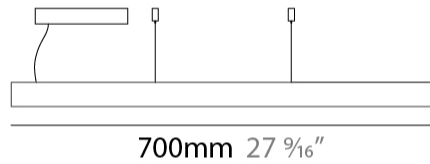

PROJECT
TYPE
SPECIFIER
QUANTITY
DATE

LED40 SUSPENSION

D71003-

base number
Color   Finish
Temperature   Options

1. To build a product code in our configurator select the specify button on the base model # product page
2. To build a manual product code on this datasheet choose from the options listed below in blue font and add the suffix to the base model #

GENERAL

Series: Woodlin
Subseries: LED40
Partner: Tunto
Division: Design
Installation: Suspension
Product Type: Linear Profiles
Mounting Location: Ceiling
Light Distribution: Direct

PHYSICAL

Shape: Rectangle
Length (mm): 700
Length (in): 27 ⁹/₁₆
Width (mm): 400
Width (in): 15 ³/₄
Height (mm): 40
Height (in): 1 ⁹/₁₆
Max. Overall Height (mm): 2040
Max. Overall Height (in): 80 ⁹/₁₆
Diffuser: Opal
Fixture Finish: [WAL / ASH / OAK / BLK / WHI](#)
Fixture Material: Wood
Primary Material: Wood

ELECTRICAL

Lamp Type: LED
Input Wattage (W): 16
Total Output Wattage (W): 12.7
Dimming: Tri-Mode (Non-Dimming and Phase Dimming (120Vac only) and 0-10V Dimming)
Driver Included: Yes
Driver Location: Integrated
Driver Type: Constant Current - Universal
Driver Class: Class 2
Input Voltage (V): 120 - 277
Constant Current (MA): 700

LED

Color Temperature (°K): [2700 / 3000 / 3500 / 4000](#)
Max. Delivered Lumen (lm): 960
CRI: >93 CRI
Lamp Life (hrs): 50000

OPTICAL

RATINGS AND CERTIFICATIONS

Certified By: Certified for North American Standards
IP rating: IP20