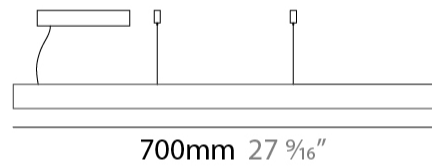

PROJECT
TYPE
SPECIFIER
QUANTITY
DATE

LED40 SUSPENSION

D71003-

base number
Color   Finish
Temperature   Options

1. To build a product code in our configurator select the specify button on the base model # product page
2. To build a manual product code on this datasheet choose from the options listed below in blue font and add the suffix to the base model #

GENERAL

Series: Woodlin
Subseries: LED40
Partner: Tunto
Division: Design
Installation: Suspension
Product Type: Linear Profiles
Mounting Location: Ceiling
Light Distribution: Direct

PHYSICAL

Shape: Rectangle
Length (mm): 700
Length (in): 27 ⁹/₁₆"
Width (mm): 400
Width (in): 15 ³/₄"
Height (mm): 40
Height (in): 1 ⁹/₁₆"
Max. Overall Height (mm): 2040
Max. Overall Height (in): 80 ⁹/₁₆"
Diffuser: Opal
Fixture Finish: [WAL / ASH / OAK / BLK / WHI](#)
Fixture Material: Wood
Primary Material: Wood

ELECTRICAL

Lamp Type: LED
Input Wattage (W): 16
Total Output Wattage (W): 12.7
Dimming: Tri-Mode (Non-Dimming and Phase Dimming (120Vac only) and 0-10V Dimming)
Driver Included: Yes
Driver Location: Integrated
Driver Type: Constant Current - Universal
Driver Class: Class 2
Input Voltage (V): 120 - 277
Constant Current (MA): 700

LED

Color Temperature (°K): [2700 / 3000 / 4000](#)
Max. Delivered Lumen (lm): 960
CRI: >93 CRI
Lamp Life (hrs): 50000

OPTICAL

RATINGS AND CERTIFICATIONS

Certified By: Certified for North American Standards
IP rating: IP20