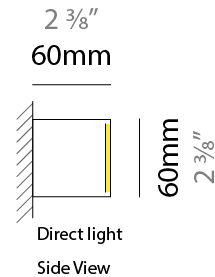

700mm 27 ⁹/₁₆"