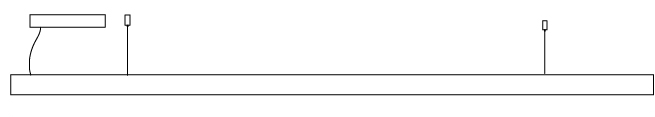

PROJECT
TYPE
SPECIFIER
QUANTITY
DATE

LED40 SUSPENSION

D71005-

base number
Color   Finish
Temperature   Options

1. To build a product code in our configurator select the specify button on the base model # product page
2. To build a manual product code on this datasheet choose from the options listed below in blue font and add the suffix to the base model #

GENERAL

Series: Woodlin
Subseries: LED40
Partner: Tunto
Division: Design
Installation: Suspension
Product Type: Linear Profiles
Mounting Location: Ceiling
Light Distribution: Direct

PHYSICAL

Shape: Rectangle
Length (mm): 1300
Length (in): 51 ³/₁₆"
Width (mm): 400
Width (in): 15 ³/₄"
Height (mm): 40
Height (in): 1 ⁹/₁₆"
Max. Overall Height (mm): 2040
Max. Overall Height (in): 80 ⁷/₁₆"
Diffuser: Opal
Fixture Finish: [WAL / ASH / OAK / BLK / WHI](#)
Fixture Material: Wood
Primary Material: Wood

ELECTRICAL

Lamp Type: LED
Input Wattage (W): 30
Total Output Wattage (W): 25.4
Dimming: Tri-Mode (Non-Dimming and Phase Dimming (120Vac only) and 0-10V Dimming)
Driver Included: Yes
Driver Location: Integrated
Driver Type: Constant Current - Universal
Driver Class: Class 2
Input Voltage (V): 120 - 277
Constant Current (MA): 700

LED

Color Temperature (°K): [3000](#)
Max. Delivered Lumen (lm): 1550
CRI: >93 CRI
Lamp Life (hrs): 50000

OPTICAL

RATINGS AND CERTIFICATIONS

Certified By: Certified for North American Standards
IP rating: IP20

1300mm 51 ³/₁₆"

40mm 1 ⁹/₁₆"

Direct