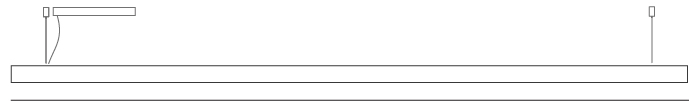

PROJECT
TYPE
SPECIFIER
QUANTITY
DATE

LED60 SUSPENSION

D71018-

base number
Color   Temperature   Finish   Options

1. To build a product code in our configurator select the specify button on the base model # product page
2. To build a manual product code on this datasheet choose from the options listed below in blue font and add the suffix to the base model #

GENERAL

Series: Woodlin
Subseries: LED60
Partner: Tunto
Division: Design
Installation: Suspension
Product Type: Linear Profiles
Mounting Location: Ceiling
Light Distribution: Direct

PHYSICAL

Shape: Rectangle
Length (mm): 1600
Length (in): 63
Width (mm): 60
Width (in): 2 3/8
Height (mm): 60
Height (in): 2 3/8
Max. Overall Height (mm): 2060
Max. Overall Height (in): 81 1/8
Diffuser: Opal
Fixture Finish: [WAL](#) / [ASH](#) / [OAK](#) / [BLK](#) / [WHI](#)
Fixture Material: Wood
Primary Material: Wood
Cable Details: 2000mm / 78 3/4"

ELECTRICAL

Lamp Type: LED
Input Wattage (W): 70
Total Output Wattage (W): 63
Dimming: Tri-Mode (Non-Dimming and Phase Dimming (120Vac only) and 0-10V Dimming)
Driver Included: Yes
Driver Location: Integrated
Driver Type: Constant Current - Universal
Driver Class: Class 2
Input Voltage (V): 120 - 277
Constant Current (MA): 700

LED

Color Temperature (°K): [2700](#) / [3000](#) / [3500](#) / [4000](#)
Max. Delivered Lumen (lm): 5450
CRI: >93 CRI
Lamp Life (hrs): 50000

OPTICAL

RATINGS AND CERTIFICATIONS

Certified By: Certified for North American Standards
IP rating: IP20

1600mm 63"

60mm 2 3/8"

Direct