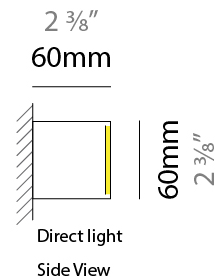

GENERAL

Series: Woodlin
 Subseries: LED60
 Partner: Tunto
 Division: Design
 Installation: Surface
 Product Type: Linear Profiles
 Mounting Location: Ceiling
 Light Distribution: Direct

PHYSICAL

Shape: Rectangle
 Length (mm): 700
 Length (in): 27 ³/₁₆
 Width (mm): 60
 Width (in): 2 ³/₈
 Height (mm): 60
 Height (in): 2 ³/₈
 Diffuser: Opal
 Fixture Finish: WAL / ASH / OAK / BLK / WHI
 Fixture Material: Wood
 Primary Material: Wood

700mm 27 ³/₁₆"

D72015-

PROJECT

TYPE

SPECIFIER

QUANTITY

DATE

PROJECT	_____
TYPE	_____
SPECIFIER	_____
QUANTITY	_____
DATE	_____