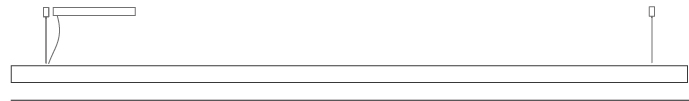

PROJECT
TYPE
SPECIFIER
QUANTITY
DATE

LED60 SUSPENSION

D71018-

base number
Color   Finish
Temperature   Options

1. To build a product code in our configurator select the specify button on the base model # product page
2. To build a manual product code on this datasheet choose from the options listed below in blue font and add the suffix to the base model #

GENERAL

Series: Woodlin
Subseries: LED60
Partner: Tunto
Division: Design
Installation: Suspension
Product Type: Linear Profiles
Mounting Location: Ceiling
Light Distribution: Direct

PHYSICAL

Shape: Rectangle
Length (mm): 1600
Length (in): 63
Width (mm): 60
Width (in): 2 3/8
Height (mm): 60
Height (in): 2 3/8
Max. Overall Height (mm): 2060
Max. Overall Height (in): 81 1/8
Diffuser: Opal
Fixture Finish: [WAL](#) / [ASH](#) / [OAK](#) / [BLK](#) / [WHI](#)
Fixture Material: Wood
Primary Material: Wood
Cable Details: 2000mm / 78 3/4"

ELECTRICAL

Lamp Type: LED
Input Wattage (W): 70
Total Output Wattage (W): 63
Dimming: Tri-Mode (Non-Dimming and Phase Dimming (120Vac only) and 0-10V Dimming)
Driver Included: Yes
Driver Location: Integrated
Driver Type: Constant Current - Universal
Driver Class: Class 2
Input Voltage (V): 120 - 277
Constant Current (MA): 700

LED

Color Temperature (°K): [2700](#) / [3000](#) / [4000](#)
Max. Delivered Lumen (lm): 5450
CRI: >93 CRI
Lamp Life (hrs): 50000

OPTICAL

RATINGS AND CERTIFICATIONS

Certified By: Certified for North American Standards
IP rating: IP20

1600mm 63"

60mm 2 3/8"

Direct