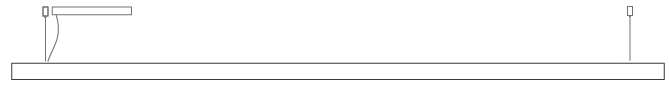

PROJECT
TYPE
SPECIFIER
QUANTITY
DATE

LED60 SUSPENSION

D71017-

base number   Color   Finish
Temperature   Options

1. To build a product code in our configurator select the specify button on the base model # product page
2. To build a manual product code on this datasheet choose from the options listed below in blue font and add the suffix to the base model #

GENERAL

Series: Woodlin
Subseries: LED60
Partner: Tunto
Division: Design
Installation: Suspension
Product Type: Linear Profiles
Mounting Location: Ceiling
Light Distribution: Direct

PHYSICAL

Shape: Rectangle
Length (mm): 1300
Length (in): 51 3/8
Width (mm): 60
Width (in): 2 3/8
Height (mm): 60
Height (in): 2 3/8
Max. Overall Height (mm): 2060
Max. Overall Height (in): 81 1/8
Diffuser: Opal
Fixture Finish: [WAL / ASH / OAK / BLK / WHI](#)
Fixture Material: Wood
Primary Material: Wood
Cable Details: 2000mm / 78 3/4"

ELECTRICAL

Lamp Type: LED
Input Wattage (W): 55
Total Output Wattage (W): 50.8
Dimming: Tri-Mode (Non-Dimming and Phase Dimming (120Vac only) and 0-10V Dimming)
Driver Included: Yes
Driver Location: Integrated
Driver Type: Constant Current - Universal
Driver Class: Class 2
Input Voltage (V): 120 - 277
Constant Current (MA): 700

LED

Color Temperature (°K): [2700 / 3000 / 4000](#)
Max. Delivered Lumen (lm): 4380
CRI: >93 CRI
Lamp Life (hrs): 50000

OPTICAL

RATINGS AND CERTIFICATIONS

Certified By: Certified for North American Standards
IP rating: IP20

1300mm 51 3/8"

60mm 2 3/8"

Direct