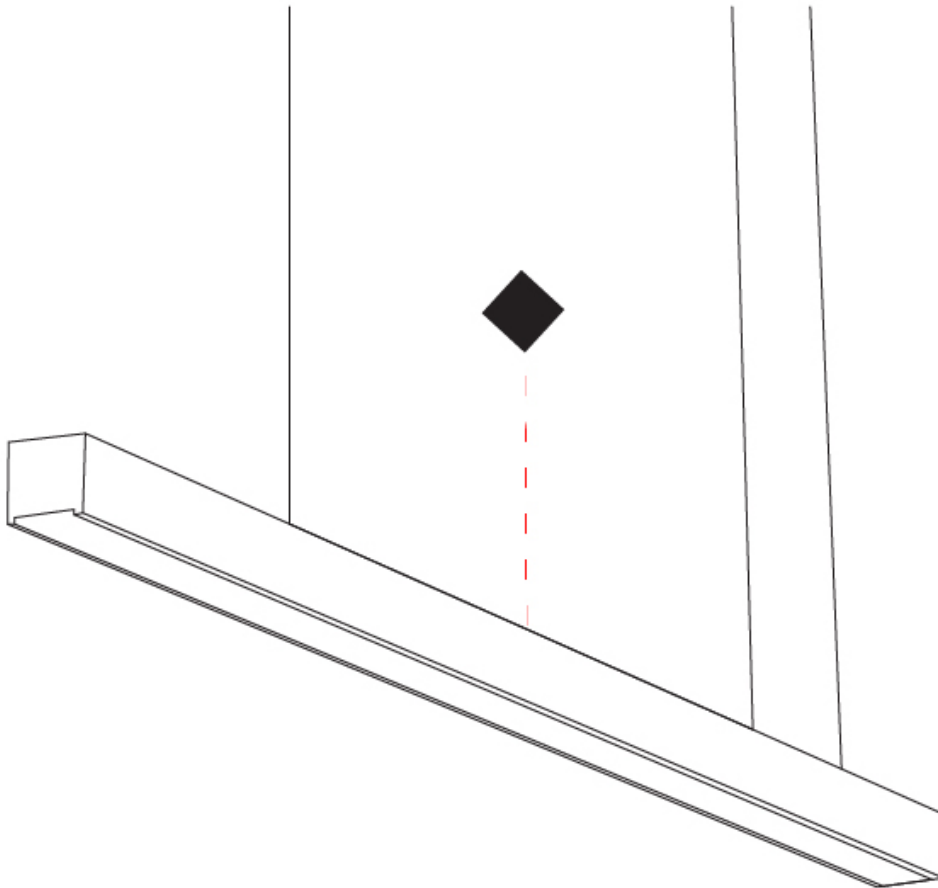

LED60 SUSPENSION

D71019-

PROJECT

TYPE

SPECIFIER

QUANTITY

DATE