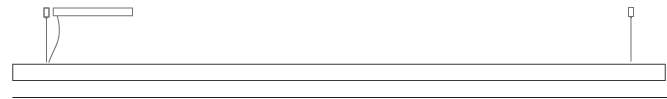

PROJECT
TYPE
SPECIFIER
QUANTITY
DATE

LED60 SUSPENSION

D71016-

base number   Color   Finish
Temperature   Options

1. To build a product code in our configurator select the specify button on the base model # product page
2. To build a manual product code on this datasheet choose from the options listed below in blue font and add the suffix to the base model #

GENERAL

Series: Woodlin
Subseries: LED60
Partner: Tunto
Division: Design
Installation: Suspension
Product Type: Linear Profiles
Mounting Location: Ceiling
Light Distribution: Direct

PHYSICAL

Shape: Rectangle
Length (mm): 1000
Length (in): 39 3/8
Width (mm): 60
Width (in): 2 3/8
Height (mm): 60
Height (in): 2 3/8
Max. Overall Height (mm): 2060
Max. Overall Height (in): 81 1/8
Diffuser: Opal
Fixture Finish: [WAL / ASH / OAK / BLK / WHI](#)
Fixture Material: Wood
Primary Material: Wood
Cable Details: 2000mm / 78 3/4"

ELECTRICAL

Lamp Type: LED
Input Wattage (W): 43
Total Output Wattage (W): 38
Dimming: Tri-Mode (Non-Dimming and Phase Dimming (120Vac only) and 0-10V Dimming)
Driver Included: Yes
Driver Location: Integrated
Driver Type: Constant Current - Universal
Driver Class: Class 2
Input Voltage (V): 120 - 277
Constant Current (MA): 700

LED

Color Temperature (°K): [2700 / 3000 / 4000](#)
Max. Delivered Lumen (lm): 3240
CRI: >93 CRI
Lamp Life (hrs): 50000

OPTICAL

RATINGS AND CERTIFICATIONS

Certified By: Certified for North American Standards
IP rating: IP20

1000mm 39 3/8"

60mm 2 3/8"

Direct