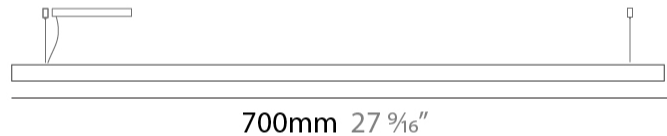

LED60 SUSPENSION

D71015-

base number
Color   Finish
Temperature   Options

1. To build a product code in our configurator select the specify button on the base model # product page
2. To build a manual product code on this datasheet choose from the options listed below in blue font and add the suffix to the base model #

GENERAL

Series: Woodlin
Subseries: LED60
Partner: Tunto
Division: Design
Installation: Suspension
Product Type: Linear Profiles
Mounting Location: Ceiling
Light Distribution: Direct

PHYSICAL

Shape: Rectangle
Length (mm): 700
Length (in): 27 ⁹/₁₆
Width (mm): 60
Width (in): 2 ³/₈
Height (mm): 60
Height (in): 2 ³/₈
Max. Overall Height (mm): 2060
Max. Overall Height (in): 81 ¹/₈
Diffuser: Opal
Fixture Finish: [WAL / ASH / OAK / BLK / WHI](#)
Fixture Material: Wood
Primary Material: Wood
Cable Details: 2000mm / 78 3/4"

ELECTRICAL

Lamp Type: LED
Input Wattage (W): 29
Total Output Wattage (W): 25.3
Dimming: Tri-Mode (Non-Dimming and Phase Dimming (120Vac only) and 0-10V Dimming)
Driver Included: Yes
Driver Location: Integrated
Driver Type: Constant Current - Universal
Driver Class: Class 2
Input Voltage (V): 120 - 277
Constant Current (MA): 700

LED

Color Temperature (°K): [2700 / 3000 / 4000](#)
Max. Delivered Lumen (lm): 2180
CRI: >93 CRI
Lamp Life (hrs): 50000

OPTICAL

RATINGS AND CERTIFICATIONS

Certified By: Certified for North American Standards
IP rating: IP20

PROJECT
TYPE
SPECIFIER
QUANTITY
DATE