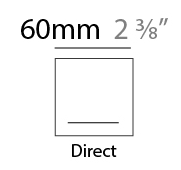

PROJECT
TYPE
SPECIFIER
QUANTITY
DATE

LED60 SUSPENSION

D71017-

base number
Color   Finish
Temperature   Options

1. To build a product code in our configurator select the specify button on the base model # product page
2. To build a manual product code on this datasheet choose from the options listed below in blue font and add the suffix to the base model #

GENERAL

Series: Woodlin
Subseries: LED60
Partner: Tunto
Division: Design
Installation: Suspension
Product Type: Linear Profiles
Mounting Location: Ceiling
Light Distribution: Direct

PHYSICAL

Shape: Rectangle
Length (mm): 1300
Length (in): 51 3/8
Width (mm): 60
Width (in): 2 3/8
Height (mm): 60
Height (in): 2 3/8
Max. Overall Height (mm): 2060
Max. Overall Height (in): 81 1/8
Diffuser: Opal
Fixture Finish: [WAL / ASH / OAK / BLK / WHI](#)
Fixture Material: Wood
Primary Material: Wood
Cable Details: 2000mm / 78 3/4"

ELECTRICAL

Lamp Type: LED
Input Wattage (W): 55
Total Output Wattage (W): 50.8
Dimming: Tri-Mode (Non-Dimming and Phase Dimming (120Vac only) and 0-10V Dimming)
Driver Included: Yes
Driver Location: Integrated
Driver Type: Constant Current - Universal
Driver Class: Class 2
Input Voltage (V): 120 - 277
Constant Current (MA): 700

LED

Color Temperature (°K): [2700 / 3000 / 3500 / 4000](#)
Max. Delivered Lumen (lm): 4380
CRI: >93 CRI
Lamp Life (hrs): 50000

OPTICAL

RATINGS AND CERTIFICATIONS

Certified By: Certified for North American Standards
IP rating: IP20