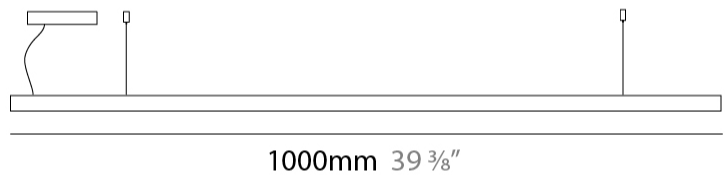

PROJECT
TYPE
SPECIFIER
QUANTITY
DATE

LED28 SUSPENSION

D71008-

base number
Color   Finish
Temperature   Options

1. To build a product code in our configurator select the specify button on the base model # product page
2. To build a manual product code on this datasheet choose from the options listed below in blue font and add the suffix to the base model #

GENERAL

Series: Woodlin
Subseries: LED28
Partner: Tunto
Division: Design
Installation: Suspension
Product Type: Linear Profiles
Mounting Location: Ceiling
Light Distribution: Direct

PHYSICAL

Shape: Rectangle
Length (mm): 1000
Length (in): 39 3/8
Width (mm): 28
Width (in): 1 1/8
Height (mm): 28
Height (in): 1 1/8
Max. Overall Height (mm): 2028
Max. Overall Height (in): 79 13/16
Diffuser: Opal
Fixture Finish: [WAL / ASH / OAK / BLK / WHI](#)
Fixture Material: Wood
Primary Material: Wood
Cable Details: 2000mm / 78 3/4"

ELECTRICAL

Lamp Type: LED
Input Wattage (W): 21
Total Output Wattage (W): 19
Dimming: Tri-Mode (Non-Dimming and Phase Dimming (120Vac only) and 0-10V Dimming)
Driver Included: Yes
Driver Location: Integrated
Driver Type: Constant Current - Universal
Driver Class: Class 2
Input Voltage (V): 120 - 277
Constant Current (MA): 700

LED

Color Temperature (°K): [2700 / 3000 / 3500 / 4000](#)
Max. Delivered Lumen (lm): 1200
CRI: >93 CRI
Lamp Life (hrs): 50000

OPTICAL

RATINGS AND CERTIFICATIONS

Certified By: Certified for North American Standards
IP rating: IP20