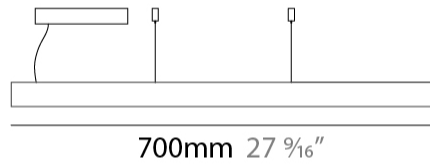

LED40 SUSPENSION

D71003-

base number
Color   Temperature   Finish   Options

1. To build a product code in our configurator select the specify button on the base model # product page
2. To build a manual product code on this datasheet choose from the options listed below in blue font and add the suffix to the base model #

GENERAL

Series: Woodlin
Subseries: LED40
Brand: Tunto
Division: Design
Mounting Type: Suspension
Mounting Location: Ceiling
Subcategory: Pendant

PHYSICAL

Shape: Rectangle
Length (mm): 700
Length (in): 27 ⁹/₁₆
Width (mm): 400
Width (in): 15 ³/₄
Height (mm): 40
Height (in): 1 ⁹/₁₆
Max. Overall Height (mm): 2040
Max. Overall Height (in): 80 ⁵/₁₆
Light Distribution: Direct
Diffuser: Opal
Fixture Finish: [WAL / ASH / OAK / BLK / WHI](#)
Fixture Material: Wood

ELECTRICAL

Lamp Type: LED
Input Wattage (W): 16
Total Output Wattage (W): 12.7
Dimming: Tri-Mode (Non-Dimming and Phase Dimming (120Vac only) and 0-10V Dimming)
Driver Included: Yes
Driver Location: Integrated
Driver Type: Constant Current - Universal
Driver Class: Class 2
Input Voltage (V): 120 - 277
Constant Current (MA): 700

LED

Color Temperature (°K): [2700 / 3000 / 4000](#)
Max. Delivered Lumen (lm): 960
CRI: >93 CRI
Lamp Life (hrs): 50000

OPTICAL

RATINGS AND CERTIFICATIONS

Certified By: Certified for North American Standards
IP rating: IP20

40mm 1 ⁹/₁₆"

Direct