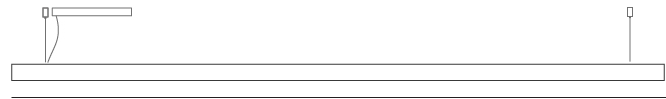

PROJECT
TYPE
SPECIFIER
QUANTITY
DATE

LED60 SUSPENSION

D71016-

base number
Color   Finish
Temperature   Options

1. To build a product code in our configurator select the specify button on the base model # product page
2. To build a manual product code on this datasheet choose from the options listed below in blue font and add the suffix to the base model #

GENERAL

Series: Woodlin
Subseries: LED60
Brand: Tunto
Division: Design
Mounting Type: Suspension
Mounting Location: Ceiling
Subcategory: Pendant

PHYSICAL

Shape: Rectangle
Length (mm): 1000
Length (in): 39 3/8"
Width (mm): 60
Width (in): 2 3/8"
Height (mm): 60
Height (in): 2 3/8"
Max. Overall Height (mm): 2060
Max. Overall Height (in): 81 1/8"
Light Distribution: Direct
Diffuser: Opal
Fixture Finish: [WAL / ASH / OAK / BLK / WHI](#)
Fixture Material: Wood
Cable Details: 2000mm / 78 3/4"

ELECTRICAL

Lamp Type: LED
Input Wattage (W): 43
Total Output Wattage (W): 38
Dimming: Tri-Mode (Non-Dimming and Phase Dimming (120Vac only) and 0-10V Dimming)
Driver Included: Yes
Driver Location: Integrated
Driver Type: Constant Current - Universal
Driver Class: Class 2
Input Voltage (V): 120 - 277
Constant Current (MA): 700

LED

Color Temperature (°K): [2700 / 3000 / 4000](#)
Max. Delivered Lumen (lm): 3240
CRI: >93 CRI
Lamp Life (hrs): 50000

OPTICAL

RATINGS AND CERTIFICATIONS

Certified By: Certified for North American Standards
IP rating: IP20

1000mm 39 3/8"

60mm 2 3/8"

Direct