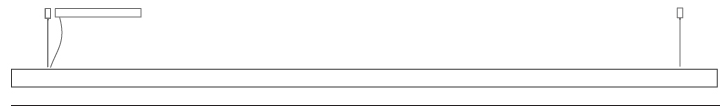

PROJECT
TYPE
SPECIFIER
QUANTITY
DATE

LED60 SUSPENSION

D71019-

base number
Color   Finish
Temperature   Options

1. To build a product code in our configurator select the specify button on the base model # product page
2. To build a manual product code on this datasheet choose from the options listed below in blue font and add the suffix to the base model #

GENERAL

Series: Woodlin
Subseries: LED60
Brand: Tunto
Division: Design
Mounting Type: Suspension
Mounting Location: Ceiling
Subcategory: Pendant

PHYSICAL

Shape: Rectangle
Length (mm): 2000
Length (in): 78 ¾
Width (mm): 60
Width (in): 2 ⅜
Height (mm): 60
Height (in): 2 ⅜
Max. Overall Height (mm): 2060
Max. Overall Height (in): 81 ⅞
Light Distribution: Direct
Diffuser: Opal
Fixture Finish: [WAL / ASH / OAK / BLK / WHI](#)
Fixture Material: Wood
Cable Details: 2000mm / 78 ¾"

ELECTRICAL

Lamp Type: LED
Input Wattage (W): 90
Total Output Wattage (W): 75.9
Dimming: Tri-Mode (Non-Dimming and Phase Dimming (120Vac only) and 0-10V Dimming)
Driver Included: Yes
Driver Location: Integrated
Driver Type: Constant Current - Universal
Driver Class: Class 2
Input Voltage (V): 120 - 277
Constant Current (MA): 700

LED

Color Temperature (°K): [2700 / 3000 / 4000](#)
Max. Delivered Lumen (lm): 6550
CRI: >93 CRI
Lamp Life (hrs): 50000

OPTICAL

RATINGS AND CERTIFICATIONS

Certified By: Certified for North American Standards
IP rating: IP20

2000mm 78 ¾"

60mm 2 ⅜"

Direct