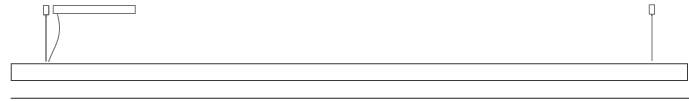

PROJECT
TYPE
SPECIFIER
QUANTITY
DATE

LED60 SUSPENSION

D71018-

base number
Color   Finish
Temperature   Options

1. To build a product code in our configurator select the specify button on the base model # product page
2. To build a manual product code on this datasheet choose from the options listed below in blue font and add the suffix to the base model #

GENERAL

Series: Woodlin
Subseries: LED60
Brand: Tunto
Division: Design
Mounting Type: Suspension
Mounting Location: Ceiling
Subcategory: Profile

PHYSICAL

Shape: Rectangle
Length (mm): 1600
Length (in): 63
Width (mm): 60
Width (in): 2 3/8
Height (mm): 60
Height (in): 2 3/8
Max. Overall Height (mm): 2060
Max. Overall Height (in): 81 1/8
Light Distribution: Direct
Diffuser: Opal
Fixture Finish: [WAL](#) / [ASH](#) / [OAK](#) / [BLK](#) / [WHI](#)
Fixture Material: Wood
Cable Details: 2000mm / 78 3/4"

ELECTRICAL

Lamp Type: LED
Input Wattage (W): 70
Total Output Wattage (W): 63
Dimming: Tri-Mode (Non-Dimming and Phase Dimming (120Vac only) and 0-10V Dimming)
Driver Included: Yes
Driver Location: Integrated
Driver Type: Constant Current - Universal
Driver Class: Class 2
Input Voltage (V): 120 - 277
Constant Current (MA): 700

LED

Color Temperature (°K): [2700](#) / [3000](#) / [4000](#)
Max. Delivered Lumen (lm): 5450
CRI: >93 CRI
Lamp Life (hrs): 50000

OPTICAL

RATINGS AND CERTIFICATIONS

Certified By: Certified for North American Standards
IP rating: IP20

1600mm 63"

60mm 2 3/8"

Direct