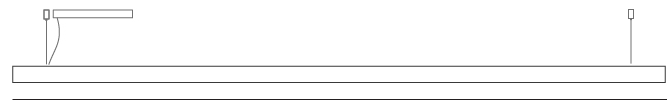

PROJECT
TYPE
SPECIFIER
QUANTITY
DATE

LED60 SUSPENSION

D71016-

base number
Color   Finish
Temperature   Options

1. To build a product code in our configurator select the specify button on the base model # product page
2. To build a manual product code on this datasheet choose from the options listed below in blue font and add the suffix to the base model #

GENERAL

Series: Woodlin
Subseries: LED60
Brand: Tunto
Division: Design
Mounting Type: Suspension
Mounting Location: Ceiling
Subcategory: Profile

PHYSICAL

Shape: Rectangle
Length (mm): 1000
Length (in): 39 ³/₈"
Width (mm): 60
Width (in): 2 ³/₈"
Height (mm): 60
Height (in): 2 ³/₈"
Max. Overall Height (mm): 2060
Max. Overall Height (in): 81 ¹/₈"
Light Distribution: Direct
Diffuser: Opal
Fixture Finish: [WAL](#) / [ASH](#) / [OAK](#) / [BLK](#) / [WHI](#)
Fixture Material: Wood
Cable Details: 2000mm / 78 3/4"

ELECTRICAL

Lamp Type: LED
Input Wattage (W): 43
Total Output Wattage (W): 38
Dimming: Tri-Mode (Non-Dimming and Phase Dimming (120Vac only) and 0-10V Dimming)
Driver Included: Yes
Driver Location: Integrated
Driver Type: Constant Current - Universal
Driver Class: Class 2
Input Voltage (V): 120 - 277
Constant Current (MA): 700

LED

Color Temperature (°K): [2700](#) / [3000](#) / [4000](#)
Max. Delivered Lumen (lm): 3240
CRI: >93 CRI
Lamp Life (hrs): 50000

OPTICAL

RATINGS AND CERTIFICATIONS

Certified By: Certified for North American Standards
IP rating: IP20

1000mm 39 ³/₈"

60mm 2 ³/₈"

Direct