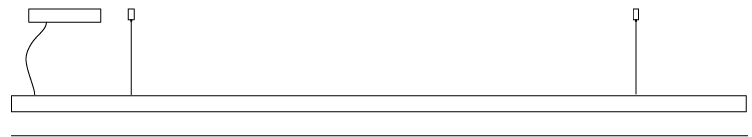

PROJECT
TYPE
SPECIFIER
QUANTITY
DATE

LED28 SUSPENSION

D71009-

base number
Color   Finish
Temperature   Options

1. To build a product code in our configurator select the specify button on the base model # product page
2. To build a manual product code on this datasheet choose from the options listed below in blue font and add the suffix to the base model #

GENERAL

Series: Woodlin
Subseries: LED28
Partner: Tunto
Division: Design
Installation: Suspension
Product Type: Linear Profiles
Mounting Location: Ceiling
Light Distribution: Direct

PHYSICAL

Shape: Rectangle
Length (mm): 1200
Length (in): 47 ¼
Width (mm): 28
Width (in): 1 ⅛
Height (mm): 28
Height (in): 1 ⅛
Max. Overall Height (mm): 2028
Max. Overall Height (in): 79 13 /16
Diffuser: Opal
Fixture Finish: [WAL](#) / [ASH](#) / [OAK](#) / [BLK](#) / [WHI](#)
Fixture Material: Wood
Primary Material: Wood
Cable Details: 2000mm / 78 3/4"

ELECTRICAL

Lamp Type: LED
Input Wattage (W): 25
Total Output Wattage (W): 20.9
Dimming: Tri-Mode (Non-Dimming and Phase Dimming (120Vac only) and 0-10V Dimming)
Driver Included: Yes
Driver Location: Integrated
Driver Type: Constant Current - Universal
Driver Class: Class 2
Input Voltage (V): 120 - 277
Constant Current (MA): 700

LED

Color Temperature (°K): [2700](#) / [3000](#) / [4000](#)
Max. Delivered Lumen (lm): 1300 Standard 3000K
CRI: >93 CRI
Lamp Life (hrs): 50000

OPTICAL

RATINGS AND CERTIFICATIONS

Certified By: Certified for North American Standards
IP rating: IP20

1200mm 47 ¼"

28mm 1 ⅛"

Direct