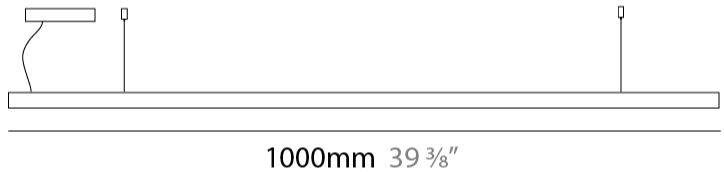

PROJECT
TYPE
SPECIFIER
QUANTITY
DATE

LED28 SUSPENSION

D71008-

base number
Color   Finish
Temperature   Options

1. To build a product code in our configurator select the specify button on the base model # product page
2. To build a manual product code on this datasheet choose from the options listed below in blue font and add the suffix to the base model #

GENERAL

Series: Woodlin
Subseries: LED28
Brand: Tunto
Division: Design
Mounting Type: Suspension
Mounting Location: Ceiling
Subcategory: Profile

PHYSICAL

Shape: Rectangle
Length (mm): 1000
Length (in): 39 ³/₈
Width (mm): 28
Width (in): 1 ¹/₈
Height (mm): 28
Height (in): 1 ¹/₈
Max. Overall Height (mm): 2028
Max. Overall Height (in): 79 ¹³/₁₆
Light Distribution: Direct
Diffuser: Opal
Fixture Finish: [WAL / ASH / OAK / BLK / WHI](#)
Fixture Material: Wood
Cable Details: 2000mm / 78 3/4"

ELECTRICAL

Lamp Type: LED
Input Wattage (W): 21
Total Output Wattage (W): 19
Dimming: Tri-Mode (Non-Dimming and Phase Dimming (120Vac only) and 0-10V Dimming)
Driver Included: Yes
Driver Location: Integrated
Driver Type: Constant Current - Universal
Driver Class: Class 2
Input Voltage (V): 120 - 277
Constant Current (MA): 700

LED

Color Temperature (°K): [2700 / 3000 / 4000](#)
Max. Delivered Lumen (lm): 1200
CRI: >93 CRI
Lamp Life (hrs): 50000

OPTICAL

RATINGS AND CERTIFICATIONS

Certified By: Certified for North American Standards
IP rating: IP20

28mm 1 ¹/₈"

Direct