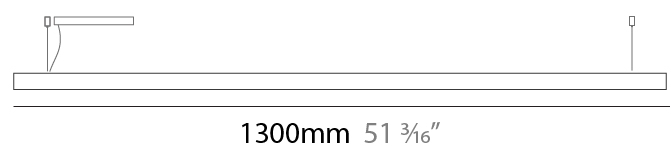

PROJECT
TYPE
SPECIFIER
QUANTITY
DATE

LED60 SUSPENSION

D71017-

base number
Color   Finish
Temperature   Options

1. To build a product code in our configurator select the specify button on the base model # product page
2. To build a manual product code on this datasheet choose from the options listed below in blue font and add the suffix to the base model #

GENERAL

Series: Woodlin
Subseries: LED60
Partner: Tunto
Division: Design
Installation: Suspension
Product Type: Linear Profiles
Mounting Location: Ceiling
Light Distribution: Direct

PHYSICAL

Shape: Rectangle
Length (mm): 1300
Length (in): 51 3/8
Width (mm): 60
Width (in): 2 3/8
Height (mm): 60
Height (in): 2 3/8
Max. Overall Height (mm): 2060
Max. Overall Height (in): 81 1/8
Diffuser: Opal
Fixture Finish: [WAL / ASH / OAK / BLK / WHI](#)
Fixture Material: Wood
Primary Material: Wood
Cable Details: 2000mm / 78 3/4"

ELECTRICAL

Lamp Type: LED
Input Wattage (W): 55
Total Output Wattage (W): 50.8
Dimming: Tri-Mode (Non-Dimming and Phase Dimming (120Vac only) and 0-10V Dimming)
Driver Included: Yes
Driver Location: Integrated
Driver Type: Constant Current - Universal
Driver Class: Class 2
Input Voltage (V): 120 - 277
Constant Current (MA): 700

LED

Color Temperature (°K): [2700 / 3000 / 4000](#)
Max. Delivered Lumen (lm): 4380
CRI: >93 CRI
Lamp Life (hrs): 50000

OPTICAL

RATINGS AND CERTIFICATIONS

Certified By: Certified for North American Standards
IP rating: IP20