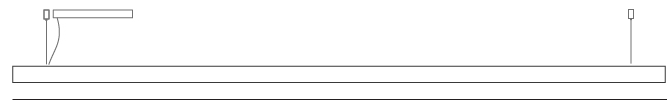

PROJECT
TYPE
SPECIFIER
QUANTITY
DATE

LED60 SUSPENSION

D71016-

base number   Color   Finish
Temperature   Options

1. To build a product code in our configurator select the specify button on the base model # product page
2. To build a manual product code on this datasheet choose from the options listed below in blue font and add the suffix to the base model #

GENERAL

Series: Woodlin
Subseries: LED60
Partner: Tunto
Division: Design
Installation: Suspension
Product Type: Linear Profiles
Mounting Location: Ceiling
Light Distribution: Direct

PHYSICAL

Shape: Rectangle
Length (mm): 1000
Length (in): 39 3/8
Width (mm): 60
Width (in): 2 3/8
Height (mm): 60
Height (in): 2 3/8
Max. Overall Height (mm): 2060
Max. Overall Height (in): 81 1/8
Diffuser: Opal
Fixture Finish: WAL / ASH / OAK / BLK / WHI
Fixture Material: Wood
Primary Material: Wood
Cable Details: 2000mm / 78 3/4"

ELECTRICAL

Lamp Type: LED
Input Wattage (W): 43
Total Output Wattage (W): 38
Dimming: Tri-Mode (Non-Dimming and Phase Dimming (120Vac only) and 0-10V Dimming)
Driver Included: Yes
Driver Location: Integrated
Driver Type: Constant Current - Universal
Driver Class: Class 2
Input Voltage (V): 120 - 277
Constant Current (MA): 700

LED

Color Temperature (°K): 2700 / 3000 / 4000
Max. Delivered Lumen (lm): 3240
CRI: >93 CRI
Lamp Life (hrs): 50000

OPTICAL

RATINGS AND CERTIFICATIONS

Certified By: Certified for North American Standards
IP rating: IP20

1000mm 39 3/8"

60mm 2 3/8"

Direct