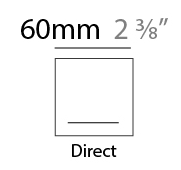

PROJECT
TYPE
SPECIFIER
QUANTITY
DATE

LED60 SUSPENSION

D71017-

base number
Color   Finish
Temperature   Options

1. To build a product code in our configurator select the specify button on the base model # product page
2. To build a manual product code on this datasheet choose from the options listed below in blue font and add the suffix to the base model #

GENERAL

Series: Woodlin
Subseries: LED60
Partner: Tunto
Division: Design
Installation: Suspension
Product Type: Linear Profiles
Mounting Location: Ceiling
Light Distribution: Direct

PHYSICAL

Shape: Rectangle
Length (mm): 1300
Length (in): 51 3/8
Width (mm): 60
Width (in): 2 3/8
Height (mm): 60
Height (in): 2 3/8
Max. Overall Height (mm): 2060
Max. Overall Height (in): 81 1/8
Diffuser: Opal
Fixture Finish: [WAL / ASH / OAK / BLK / WHI](#)
Fixture Material: Wood
Primary Material: Wood
Cable Details: 2000mm / 78 3/4"

ELECTRICAL

Lamp Type: LED
Input Wattage (W): 55
Total Output Wattage (W): 50.8
Dimming: Tri-Mode (Non-Dimming and Phase Dimming (120Vac only) and 0-10V Dimming)
Driver Included: Yes
Driver Location: Integrated
Driver Type: Constant Current - Universal
Driver Class: Class 2
Input Voltage (V): 120 - 277
Constant Current (MA): 700

LED

Color Temperature (°K): [2700 / 3000 / 4000](#)
Max. Delivered Lumen (lm): 4380
CRI: >93 CRI
Lamp Life (hrs): 50000

OPTICAL

RATINGS AND CERTIFICATIONS

Certified By: Certified for North American Standards
IP rating: IP20