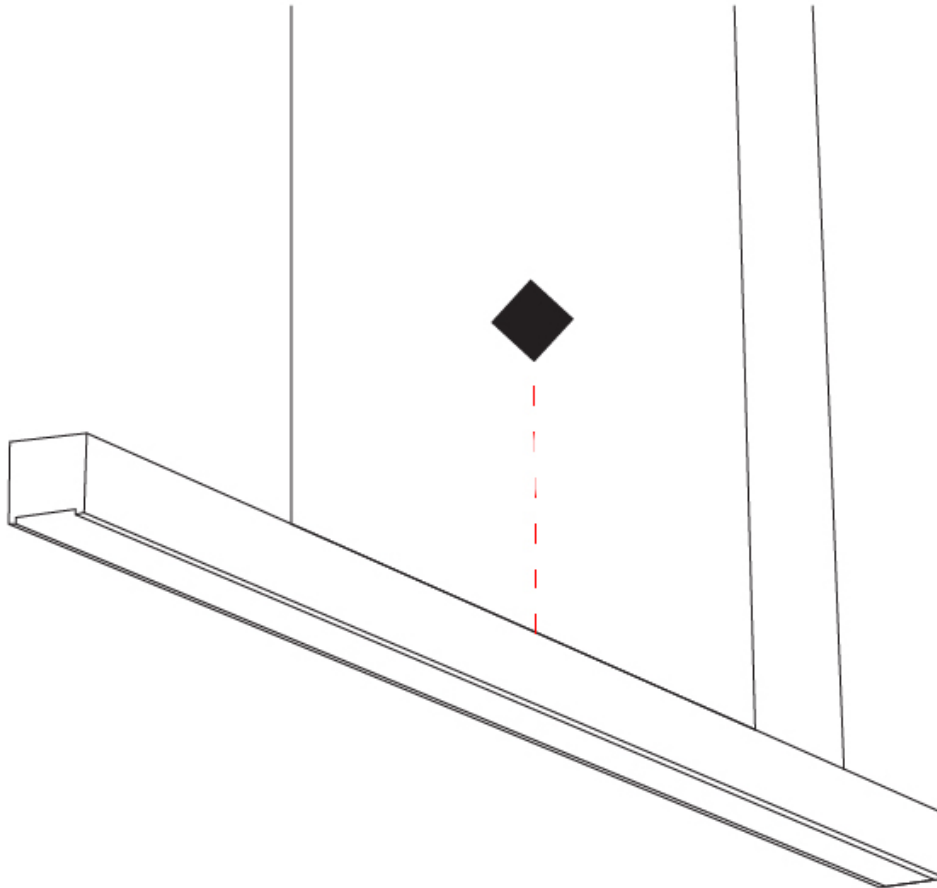

LED40 SUSPENSION

D71003-

PROJECT	_____
TYPE	_____
SPECIFIER	_____
QUANTITY	_____
DATE	_____