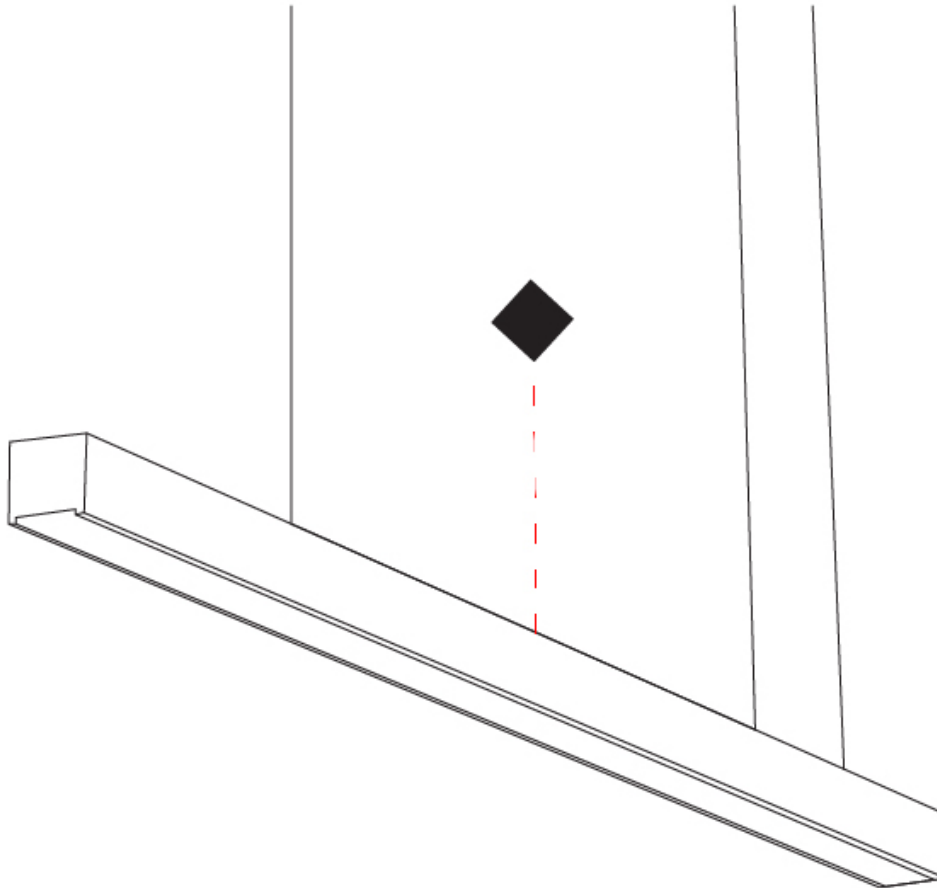

LED40 SUSPENSION

D71005-

PROJECT _____

TYPE _____

SPECIFIER _____

QUANTITY _____

DATE _____

D