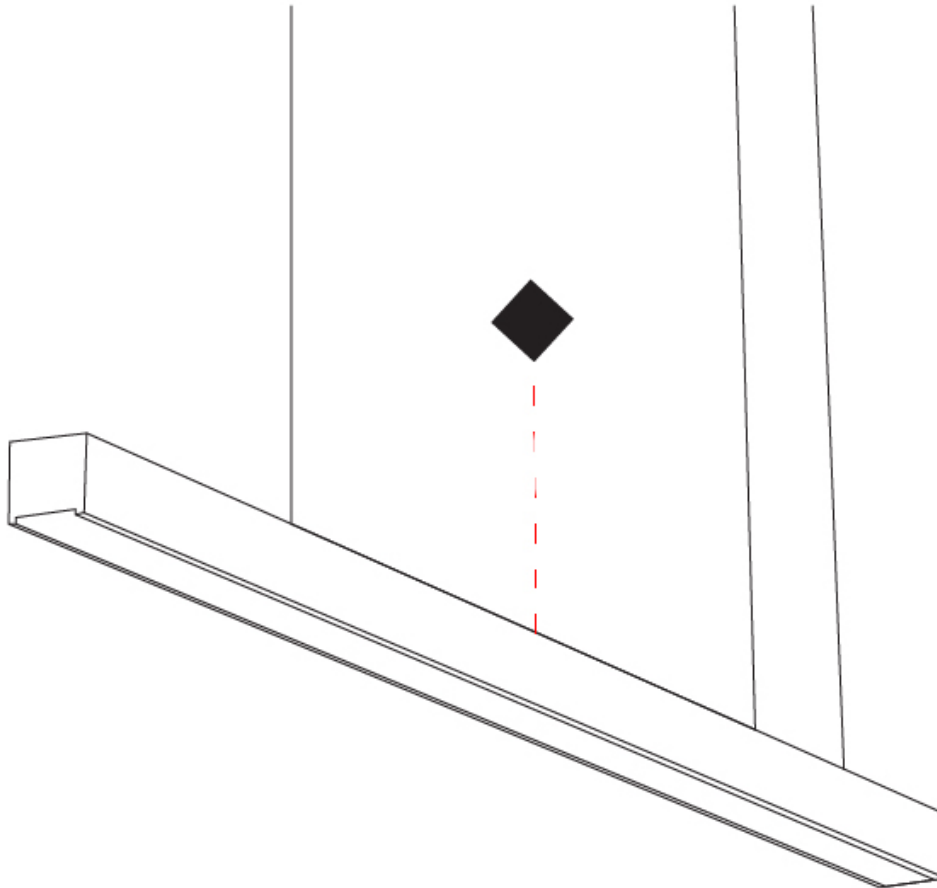

LED40 SUSPENSION

D71004-

PROJECT

TYPE

SPECIFIER

QUANTITY

DATE

D