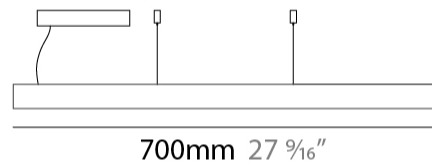

PROJECT
TYPE
SPECIFIER
QUANTITY
DATE

LED40 SUSPENSION

D71003-

base number
Color   Finish
Temperature   Options

1. To build a product code in our configurator select the specify button on the base model # product page
2. To build a manual product code on this datasheet choose from the options listed below in blue font and add the suffix to the base model #

GENERAL

Series: Woodlin
Subseries: LED40
Partner: Tunto
Division: Design
Installation: Suspension
Product Type: Linear Profiles
Mounting Location: Ceiling
Light Distribution: Direct

PHYSICAL

Shape: Rectangle
Length (mm): 700
Length (in): 27 ⁹/₁₆
Width (mm): 400
Width (in): 15 ³/₄
Height (mm): 40
Height (in): 1 ⁹/₁₆
Max. Overall Height (mm): 2040
Max. Overall Height (in): 80 ⁹/₁₆
Diffuser: Opal
Fixture Finish: [WAL / ASH / OAK / BLK / WHI](#)
Fixture Material: Wood
Primary Material: Wood

ELECTRICAL

Lamp Type: LED
Input Wattage (W): 16
Total Output Wattage (W): 12.7
Dimming: Tri-Mode (Non-Dimming and Phase Dimming (120Vac only) and 0-10V Dimming)
Driver Included: Yes
Driver Location: Integrated
Driver Type: Constant Current - Universal
Driver Class: Class 2
Input Voltage (V): 120 - 277
Constant Current (MA): 700

LED

Color Temperature (°K): [2700 / 3000 / 4000](#)
Max. Delivered Lumen (lm): 960
CRI: >93 CRI
Lamp Life (hrs): 50000

OPTICAL

RATINGS AND CERTIFICATIONS

Certified By: Certified for North American Standards
IP rating: IP20