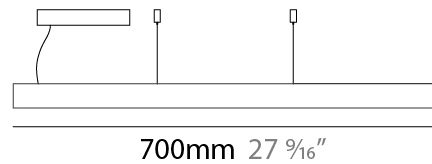

PROJECT
TYPE
SPECIFIER
QUANTITY
DATE

LED40 SUSPENSION

D71004-

base number
Color   Finish
Temperature   Options

1. To build a product code in our configurator select the specify button on the base model # product page
2. To build a manual product code on this datasheet choose from the options listed below in blue font and add the suffix to the base model #

GENERAL

Series: Woodlin
Subseries: LED40
Partner: Tunto
Division: Design
Installation: Suspension
Product Type: Linear Profiles
Mounting Location: Ceiling
Light Distribution: Direct

PHYSICAL

Shape: Rectangle
Length (mm): 700
Length (in): 27 ⁹/₁₆"
Width (mm): 400
Width (in): 15 ³/₄"
Height (mm): 40
Height (in): 1 ⁹/₁₆"
Max. Overall Height (mm): 2040
Max. Overall Height (in): 80 ⁷/₁₆"
Diffuser: Opal
Fixture Finish: [WAL / ASH / OAK / BLK / WHI](#)
Fixture Material: Wood
Primary Material: Wood

ELECTRICAL

Lamp Type: LED
Input Wattage (W): 23
Total Output Wattage (W): 19
Dimming: Tri-Mode (Non-Dimming and Phase Dimming (120Vac only) and 0-10V Dimming)
Driver Included: Yes
Driver Location: Integrated
Driver Type: Constant Current - Universal
Driver Class: Class 2
Input Voltage (V): 120 - 277
Constant Current (MA): 700

LED

Color Temperature (°K): [3000](#)
Max. Delivered Lumen (lm): 1300
CRI: >93 CRI
Lamp Life (hrs): 50000

OPTICAL

RATINGS AND CERTIFICATIONS

Certified By: Certified for North American Standards
IP rating: IP20

40mm 1 ⁹/₁₆"

Direct