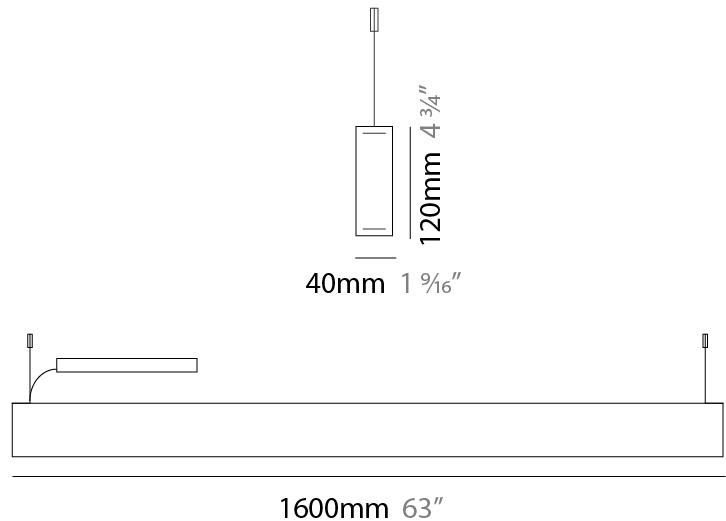

PROJECT	_____
TYPE	_____
SPECIFIER	_____
QUANTITY	_____
DATE	_____

LED120 SUSPENSION

D71026- -

base number
Color   Finish
Temperature   Options

1. To build a product code in our configurator select the specify button on the base model # product page
2. To build a manual product code on this datasheet choose from the options listed below in blue font and add the suffix to the base model #

GENERAL

Series: Woodlin
Subseries: LED120
Brand: Tunto
Division: Design
Mounting Type: Suspension
Mounting Location: Ceiling
Subcategory: Profile

PHYSICAL

Shape: Rectangle
Length (mm): 1600
Length (in): 63
Width (mm): 40
Width (in): 1 9/16
Height (mm): 120
Height (in): 4 3/4
Max. Overall Height (mm): 2120
Max. Overall Height (in): 83 7/16
Light Distribution: Direct / Indirect
Diffuser: Opal
Fixture Finish: [WAL](#) / [ASH](#) / [OAK](#) / [BLK](#) / [WHI](#)
Fixture Material: Wood
Cable Details: 2000mm / 78 3/4"

ELECTRICAL

Lamp Type: LED
Input Wattage (W): 74
Total Output Wattage (W): 63
Dimming: Tri-Mode (Non-Dimming and Phase Dimming (120Vac only) and 0-10V Dimming)
Driver Included: Yes
Driver Location: Integrated
Driver Type: Constant Current - Universal
Driver Class: Class 2
Input Voltage (V): 120 - 277
Constant Current (MA): 700

LED

Color Temperature (°K): [2700](#) / [3000](#) / [4000](#)
Max. Delivered Lumen (lm): 3600
CRI: >93 CRI
Lamp Life (hrs): 50000

OPTICAL

RATINGS AND CERTIFICATIONS

Certified By: Certified for North American Standards
IP rating: IP20