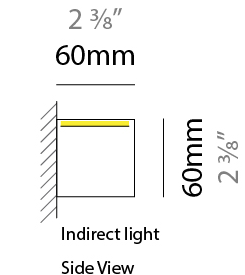

PROJECT	_____
TYPE	_____
SPECIFIER	_____
QUANTITY	_____
DATE	_____

LED60 SURFACE

D72016- -

base number
Color   Finish
Temperature   Options

1. To build a product code in our configurator select the specify button on the base model # product page
2. To build a manual product code on this datasheet choose from the options listed below in blue font and add the suffix to the base model #

GENERAL

Series: Woodlin
Subseries: LED60
Partner: Tunto
Division: Design
Installation: Surface
Product Type: Linear Profiles
Mounting Location: Ceiling
Light Distribution: Indirect

PHYSICAL

Shape: Rectangle
Length (mm): 400
Length (in): 15 3/4
Width (mm): 60
Width (in): 2 3/8
Height (mm): 60
Height (in): 2 3/8
Diffuser: Opal
Fixture Finish: WAL / ASH / OAK / BLK / WHI
Fixture Material: Wood
Primary Material: Wood

ELECTRICAL

Lamp Type: LED
Input Wattage (W): 16
Total Output Wattage (W): 12.6
Dimming: Tri-Mode (Non-Dimming and Phase Dimming (120Vac only) and 0-10V Dimming)
Driver Included: Yes
Driver Location: Remote
Driver Type: Constant Current - Universal
Driver Class: Class 2
Housing: ENCP3
Input Voltage (V): 120 - 277
Constant Current (MA): 700

LED

Color Temperature (°K): 2700 / 3000 / 4000
Max. Delivered Lumen (lm): 1080
CRI: >93 CRI
Lamp Life (hrs): 50000

OPTICAL

RATINGS AND CERTIFICATIONS

Certified By: Certified for North American Standards
IP rating: IP20