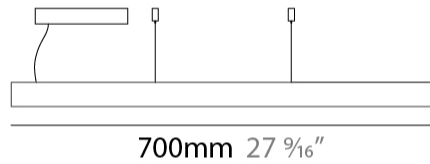

PROJECT	_____
TYPE	_____
SPECIFIER	_____
QUANTITY	_____
DATE	_____

LED40 SUSPENSION

D71003- -

base number
Color   Temperature   Finish   Options

1. To build a product code in our configurator select the specify button on the base model # product page
2. To build a manual product code on this datasheet choose from the options listed below in blue font and add the suffix to the base model #

GENERAL

Series: Woodlin
Subseries: LED40
Partner: Tunto
Division: Design
Installation: Suspension
Product Type: Linear Profiles
Mounting Location: Ceiling
Light Distribution: Direct

PHYSICAL

Shape: Rectangle
Length (mm): 700
Length (in): 27 9/16
Width (mm): 400
Width (in): 15 3/4
Height (mm): 40
Height (in): 1 9/16
Max. Overall Height (mm): 2040
Max. Overall Height (in): 80 7/16
Diffuser: Opal
Fixture Finish: [WAL / ASH / OAK / BLK / WHI](#)
Fixture Material: Wood
Primary Material: Wood

ELECTRICAL

Lamp Type: LED
Input Wattage (W): 16
Total Output Wattage (W): 12.7
Dimming: Tri-Mode (Non-Dimming and Phase Dimming (120Vac only) and 0-10V Dimming)
Driver Included: Yes
Driver Location: Integrated
Driver Type: Constant Current - Universal
Driver Class: Class 2
Input Voltage (V): 120 - 277
Constant Current (MA): 700

LED

Color Temperature (°K): [2700 / 3000 / 4000](#)
Max. Delivered Lumen (lm): 960
CRI: >93 CRI
Lamp Life (hrs): 50000

OPTICAL

RATINGS AND CERTIFICATIONS

Certified By: Certified for North American Standards
IP rating: IP20