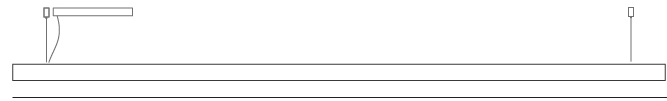

LED60 SUSPENSION

D71016- -

base number
Color   Temperature   Finish   Options

1. To build a product code in our configurator select the specify button on the base model # product page
2. To build a manual product code on this datasheet choose from the options listed below in blue font and add the suffix to the base model #

GENERAL

Series: Woodlin
Subseries: LED60
Partner: Tunto
Division: Design
Installation: Suspension
Product Type: Linear Profiles
Mounting Location: Ceiling
Light Distribution: Direct

PHYSICAL

Shape: Rectangle
Length (mm): 1000
Length (in): 39 3/8
Width (mm): 60
Width (in): 2 3/8
Height (mm): 60
Height (in): 2 3/8
Max. Overall Height (mm): 2060
Max. Overall Height (in): 81 1/8
Diffuser: Opal
Fixture Finish: [WAL / ASH / OAK / BLK / WHI](#)
Fixture Material: Wood
Primary Material: Wood
Cable Details: 2000mm / 78 3/4"

ELECTRICAL

Lamp Type: LED
Input Wattage (W): 43
Total Output Wattage (W): 38
Dimming: Tri-Mode (Non-Dimming and Phase Dimming (120Vac only) and 0-10V Dimming)
Driver Included: Yes
Driver Location: Integrated
Driver Type: Constant Current - Universal
Driver Class: Class 2
Input Voltage (V): 120 - 277
Constant Current (MA): 700

LED

Color Temperature (°K): [2700 / 3000 / 4000](#)
Max. Delivered Lumen (lm): 3240
CRI: >93 CRI
Lamp Life (hrs): 50000

OPTICAL

RATINGS AND CERTIFICATIONS

Certified By: Certified for North American Standards
IP rating: IP20

1000mm 39 3/8"

60mm 2 3/8"

Direct