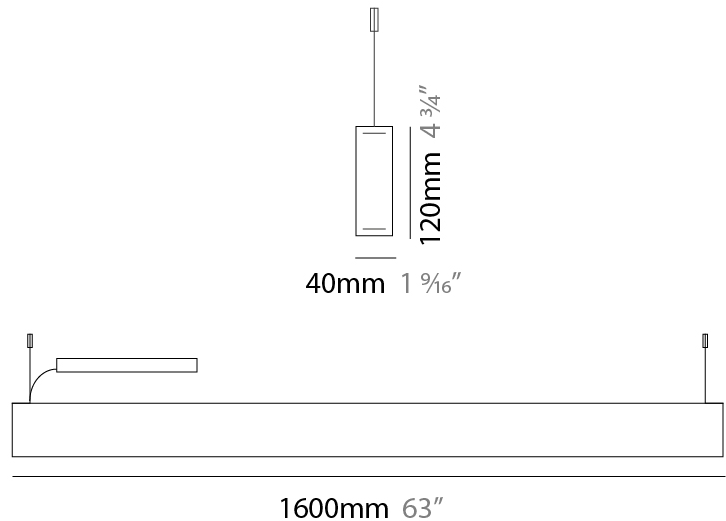

PROJECT	
TYPE	
SPECIFIER	
QUANTITY	
DATE	

LED120 SUSPENSION

D71026-

base number   Color   Finish
Temperature   Options

1. To build a product code in our configurator select the specify button on the base model # product page
2. To build a manual product code on this datasheet choose from the options listed below in blue font and add the suffix to the base model #

GENERAL

Series: Woodlin
Subseries: LED120
Brand: Tunto
Division: Design
Mounting Type: Suspension
Mounting Location: Ceiling
Subcategory: Profile

PHYSICAL

Shape: Rectangle
Length (mm): 1600
Length (in): 63
Width (mm): 40
Width (in): 1 9/16
Height (mm): 120
Height (in): 4 3/4
Max. Overall Height (mm): 2120
Max. Overall Height (in): 83 7/16
Light Distribution: Direct / Indirect
Diffuser: Opal
Fixture Finish: WAL / ASH / OAK / BLK / WHI
Fixture Material: Wood
Cable Details: 2000mm / 78 3/4"

ELECTRICAL

Lamp Type: LED
Input Wattage (W): 74
Total Output Wattage (W): 63
Dimming: Tri-Mode (Non-Dimming and Phase Dimming (120Vac only) and 0-10V Dimming)
Driver Included: Yes
Driver Location: Integrated
Driver Type: Constant Current - Universal
Driver Class: Class 2
Input Voltage (V): 120 - 277
Constant Current (MA): 700

LED

Color Temperature (°K): 2700 / 3000 / 4000
Max. Delivered Lumen (lm): 3600
CRI: >93 CRI
Lamp Life (hrs): 50000

OPTICAL

RATINGS AND CERTIFICATIONS

Certified By: Certified for North American Standards
IP rating: IP20