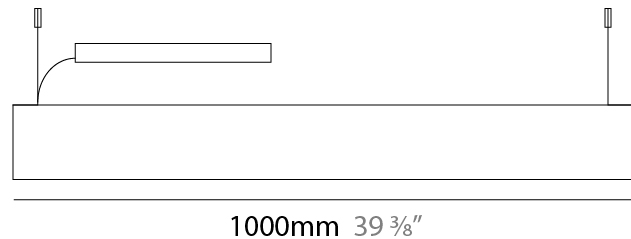

LED120 SUSPENSION

D71024-

base number   Color   Finish
Temperature   Options

1. To build a product code in our configurator select the specify button on the base model # product page
2. To build a manual product code on this datasheet choose from the options listed below in blue font and add the suffix to the base model #

GENERAL

Series: Woodlin
Subseries: LED120
Partner: Tunto
Division: Design
Installation: Suspension
Product Type: Linear Profiles
Mounting Location: Ceiling
Light Distribution: Direct / Indirect

PHYSICAL

Shape: Rectangle
Length (mm): 1000
Length (in): 39 3/8
Width (mm): 40
Width (in): 1 9/16
Height (mm): 120
Height (in): 4 3/4
Max. Overall Height (mm): 2120
Max. Overall Height (in): 83 7/16
Diffuser: Opal
Fixture Finish: WAL / ASH / OAK / BLK / WHI
Fixture Material: Wood
Primary Material: Wood
Cable Details: 2000mm / 78 3/4"

ELECTRICAL

Lamp Type: LED
Input Wattage (W): 46
Total Output Wattage (W): 38
Dimming: Tri-Mode (Non-Dimming and Phase Dimming (120Vac only) and 0-10V Dimming)
Driver Included: Yes
Driver Location: Integrated
Driver Type: Constant Current - Universal
Driver Class: Class 2
Input Voltage (V): 120 - 277
Constant Current (MA): 700

LED

Color Temperature (°K): 2700 / 3000 / 4000
Max. Delivered Lumen (lm): 2200
CRI: >93 CRI
Lamp Life (hrs): 50000

OPTICAL

RATINGS AND CERTIFICATIONS

Certified By: Certified for North American Standards
IP rating: IP20