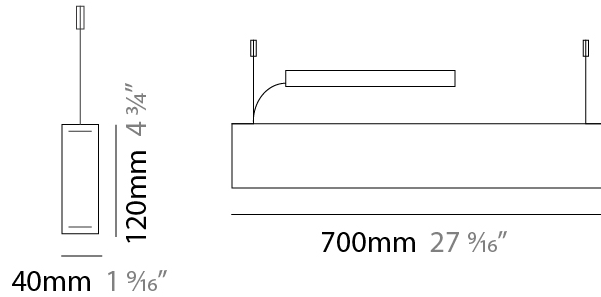

LED120 SUSPENSION

D71023- _____ - _____
base number   Color   Finish
                                         Temperature   Options

1. To build a product code in our configurator select the specify button on the base model # product page
2. To build a manual product code on this datasheet choose from the options listed below in blue font and add the suffix to the base model #

GENERAL

Series: Woodlin
Subseries: LED120
Brand: Tunto
Division: Design
Mounting Type: Suspension
Mounting Location: Ceiling
Subcategory: Profile

PHYSICAL

Shape: Rectangle
Length (mm): 700
Length (in): 27 ⁹/₁₆
Width (mm): 40
Width (in): 1 ⁹/₁₆
Height (mm): 120
Height (in): 4 ³/₄
Max. Overall Height (mm): 2120
Max. Overall Height (in): 83 ⁷/₁₆
Light Distribution: Direct / Indirect
Diffuser: Opal
Fixture Finish: WAL / ASH / OAK / BLK / WHI
Fixture Material: Wood
Cable Details: 2000mm / 78 3/4"

ELECTRICAL

Lamp Type: LED
Input Wattage (W): 32
Total Output Wattage (W): 25.3
Dimming: Tri-Mode (Non-Dimming and Phase Dimming (120Vac only) and 0-10V Dimming)
Driver Included: Yes
Driver Location: Integrated
Driver Type: Constant Current - Universal
Driver Class: Class 2
Input Voltage (V): 120 - 277
Constant Current (MA): 700

LED

Color Temperature (°K): 2700 / 3000 / 4000
Max. Delivered Lumen (lm): 1500
CRI: >93 CRI
Lamp Life (hrs): 50000

OPTICAL

RATINGS AND CERTIFICATIONS

Certified By: Certified for North American Standards
IP rating: IP20