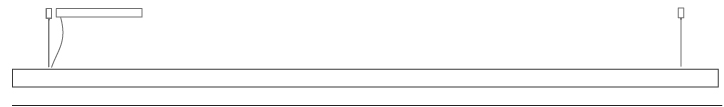

PROJECT
TYPE
SPECIFIER
QUANTITY
DATE

LED60 SUSPENSION

D71019-

base number   Color   Finish
Temperature   Options

1. To build a product code in our configurator select the specify button on the base model # product page
2. To build a manual product code on this datasheet choose from the options listed below in blue font and add the suffix to the base model #

GENERAL

Series: Woodlin
Subseries: LED60
Partner: Tunto
Division: Design
Installation: Suspension
Product Type: Linear Profiles
Mounting Location: Ceiling
Light Distribution: Direct

PHYSICAL

Shape: Rectangle
Length (mm): 2000
Length (in): 78 ¾
Width (mm): 60
Width (in): 2 ⅜
Height (mm): 60
Height (in): 2 ⅜
Max. Overall Height (mm): 2060
Max. Overall Height (in): 81 ⅝
Diffuser: Opal
Fixture Finish: [WAL / ASH / OAK / BLK / WHI](#)
Fixture Material: Wood
Primary Material: Wood
Cable Details: 2000mm / 78 3/4"

ELECTRICAL

Lamp Type: LED
Input Wattage (W): 90
Total Output Wattage (W): 75.9
Dimming: Tri-Mode (Non-Dimming and Phase Dimming (120Vac only) and 0-10V Dimming)
Driver Included: Yes
Driver Location: Integrated
Driver Type: Constant Current - Universal
Driver Class: Class 2
Input Voltage (V): 120 - 277
Constant Current (MA): 700

LED

Color Temperature (°K): [2700 / 3000 / 4000](#)
Max. Delivered Lumen (lm): 6550
CRI: >93 CRI
Lamp Life (hrs): 50000

OPTICAL

RATINGS AND CERTIFICATIONS

Certified By: Certified for North American Standards
IP rating: IP20

2000mm 78 ¾"

60mm 2 ⅜"

Direct