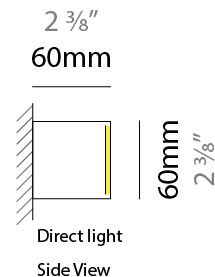

700mm 27 ⁹/₁₆"