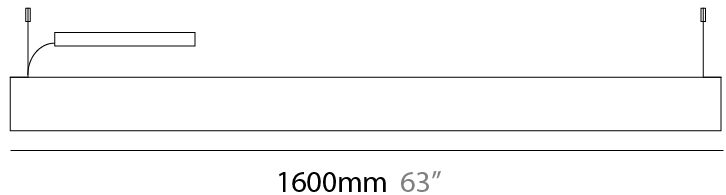

LED120 SUSPENSION

D71026- -

base number   Color   Finish
Temperature   Options

1. To build a product code in our configurator select the specify button on the base model # product page
2. To build a manual product code on this datasheet choose from the options listed below in blue font and add the suffix to the base model #

GENERAL

Series: Woodlin
Subseries: LED120
Partner: Tunto
Division: Design
Installation: Suspension
Product Type: Linear Profiles
Mounting Location: Ceiling
Light Distribution: Direct / Indirect

PHYSICAL

Shape: Rectangle
Length (mm): 1600
Length (in): 63
Width (mm): 40
Width (in): 1 ⁹/₁₆
Height (mm): 120
Height (in): 4 ³/₄
Max. Overall Height (mm): 2120
Max. Overall Height (in): 83 ⁷/₁₆
Diffuser: Opal
Fixture Finish: WAL / ASH / OAK / BLK / WHI
Fixture Material: Wood
Primary Material: Wood
Cable Details: 2000mm / 78 3/4"

ELECTRICAL

Lamp Type: LED
Input Wattage (W): 74
Total Output Wattage (W): 63
Dimming: Tri-Mode (Non-Dimming and Phase Dimming (120Vac only) and 0-10V Dimming)
Driver Included: Yes
Driver Location: Integrated
Driver Type: Constant Current - Universal
Driver Class: Class 2
Input Voltage (V): 120 - 277
Constant Current (MA): 700

LED

Color Temperature (°K): 2700 / 3000 / 4000
Max. Delivered Lumen (lm): 3600
CRI: >93 CRI
Lamp Life (hrs): 50000

OPTICAL

RATINGS AND CERTIFICATIONS

Certified By: Certified for North American Standards
IP rating: IP20