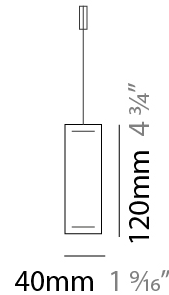

LED120 SUSPENSION

D71026- -

base number   Color   Finish
Temperature   Options

1. To build a product code in our configurator select the specify button on the base model # product page
2. To build a manual product code on this datasheet choose from the options listed below in blue font and add the suffix to the base model #

GENERAL

Series: Woodlin
Subseries: LED120
Partner: Tunto
Division: Design
Installation: Suspension
Product Type: Linear Profiles
Mounting Location: Ceiling
Light Distribution: Direct / Indirect

PHYSICAL

Shape: Rectangle
Length (mm): 1600
Length (in): 63
Width (mm): 40
Width (in): 1 ⁹/₁₆
Height (mm): 120
Height (in): 4 ³/₄
Max. Overall Height (mm): 2120
Max. Overall Height (in): 83 ⁷/₁₆
Diffuser: Opal
Fixture Finish: WAL / ASH / OAK / BLK / WHI
Fixture Material: Wood
Primary Material: Wood
Cable Details: 2000mm / 78 3/4"

ELECTRICAL

Lamp Type: LED
Input Wattage (W): 74
Total Output Wattage (W): 63
Dimming: Tri-Mode (Non-Dimming and Phase Dimming (120Vac only) and 0-10V Dimming)
Driver Included: Yes
Driver Location: Integrated
Driver Type: Constant Current - Universal
Driver Class: Class 2
Input Voltage (V): 120 - 277
Constant Current (MA): 700

LED

Color Temperature (°K): 2700 / 3000 / 4000
Max. Delivered Lumen (lm): 3600
CRI: >93 CRI
Lamp Life (hrs): 50000

OPTICAL

RATINGS AND CERTIFICATIONS

Certified By: Certified for North American Standards
IP rating: IP20