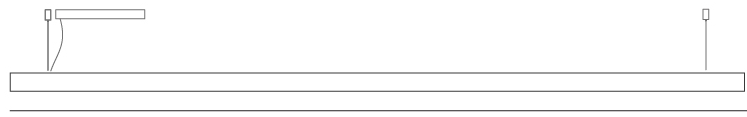

PROJECT
TYPE
SPECIFIER
QUANTITY
DATE

LED60 SUSPENSION

D71020-

base number
Color   Finish
Temperature   Options

1. To build a product code in our configurator select the specify button on the base model # product page
2. To build a manual product code on this datasheet choose from the options listed below in blue font and add the suffix to the base model #

GENERAL

Series: Woodlin
Subseries: LED60
Partner: Tunto
Division: Design
Installation: Suspension
Product Type: Linear Profiles
Mounting Location: Ceiling
Light Distribution: Direct

PHYSICAL

Shape: Rectangle
Length (mm): 2400
Length (in): 94 ½
Width (mm): 60
Width (in): 2 ⅜
Height (mm): 60
Height (in): 2 ⅜
Max. Overall Height (mm): 2060
Max. Overall Height (in): 81 ⅝
Diffuser: Opal
Fixture Finish: [WAL](#) / [ASH](#) / [OAK](#) / [BLK](#) / [WHI](#)
Fixture Material: Wood
Primary Material: Wood
Cable Details: 2000mm / 78 3/4"

ELECTRICAL

Lamp Type: LED
Input Wattage (W): 110
Total Output Wattage (W): 88.8
Dimming: Tri-Mode (Non-Dimming and Phase Dimming (120Vac only) and 0-10V Dimming)
Driver Included: Yes
Driver Location: Integrated
Driver Type: Constant Current - Universal
Driver Class: Class 2
Input Voltage (V): 120 - 277
Constant Current (MA): 700

LED

Color Temperature (°K): [2700](#) / [3000](#) / [4000](#)
Max. Delivered Lumen (lm): 8750
CRI: >93 CRI
Lamp Life (hrs): 50000

OPTICAL

RATINGS AND CERTIFICATIONS

Certified By: Certified for North American Standards
IP rating: IP20

2400mm 94 ½"

60mm 2 ⅜"

Direct