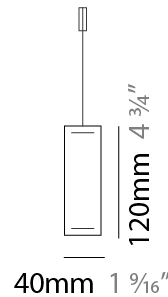

LED120 SUSPENSION

D71024-

base number   Color   Finish
Temperature   Options

1. To build a product code in our configurator select the specify button on the base model # product page
2. To build a manual product code on this datasheet choose from the options listed below in blue font and add the suffix to the base model #

GENERAL

Series: Woodlin
Subseries: LED120
Partner: Tunto
Division: Design
Installation: Suspension
Product Type: Linear Profiles
Mounting Location: Ceiling
Light Distribution: Direct / Indirect

PHYSICAL

Shape: Rectangle
Length (mm): 1000
Length (in): 39 3/8
Width (mm): 40
Width (in): 1 9/16
Height (mm): 120
Height (in): 4 3/4
Max. Overall Height (mm): 2120
Max. Overall Height (in): 83 7/16
Diffuser: Opal
Fixture Finish: WAL / ASH / OAK / BLK / WHI
Fixture Material: Wood
Primary Material: Wood
Cable Details: 2000mm / 78 3/4"

ELECTRICAL

Lamp Type: LED
Input Wattage (W): 46
Total Output Wattage (W): 38
Dimming: Tri-Mode (Non-Dimming and Phase Dimming (120Vac only) and 0-10V Dimming)
Driver Included: Yes
Driver Location: Integrated
Driver Type: Constant Current - Universal
Driver Class: Class 2
Input Voltage (V): 120 - 277
Constant Current (MA): 700

LED

Color Temperature (°K): 2700 / 3000 / 4000
Max. Delivered Lumen (lm): 2200
CRI: >93 CRI
Lamp Life (hrs): 50000

OPTICAL

RATINGS AND CERTIFICATIONS

Certified By: Certified for North American Standards
IP rating: IP20