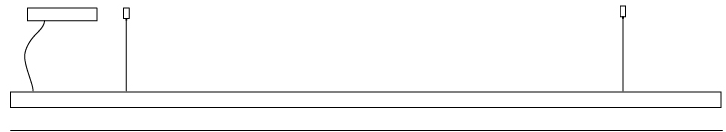

PROJECT
TYPE
SPECIFIER
QUANTITY
DATE

LED28 SUSPENSION

D71008-

base number   Color   Finish
Temperature   Options

1. To build a product code in our configurator select the specify button on the base model # product page
2. To build a manual product code on this datasheet choose from the options listed below in blue font and add the suffix to the base model #

GENERAL

Series: Woodlin
Subseries: LED28
Brand: Tunto
Division: Design
Mounting Type: Suspension
Mounting Location: Ceiling
Subcategory: Profile

PHYSICAL

Shape: Rectangle
Length (mm): 1000
Length (in): 39 3/8
Width (mm): 28
Width (in): 1 1/8
Height (mm): 28
Height (in): 1 1/8
Max. Overall Height (mm): 2028
Max. Overall Height (in): 79 13/16
Light Distribution: Direct
Diffuser: Opal
Fixture Finish: WAL / ASH / OAK / BLK / WHI
Fixture Material: Wood
Cable Details: 2000mm / 78 3/4"

ELECTRICAL

Lamp Type: LED
Input Wattage (W): 21
Total Output Wattage (W): 19
Dimming: Tri-Mode (Non-Dimming and Phase Dimming (120Vac only) and 0-10V Dimming)
Driver Included: Yes
Driver Location: Integrated
Driver Type: Constant Current - Universal
Driver Class: Class 2
Input Voltage (V): 120 - 277
Constant Current (MA): 700

LED

Color Temperature (°K): 2700 / 3000 / 4000
Max. Delivered Lumen (lm): 1200
CRI: >93 CRI
Lamp Life (hrs): 50000

OPTICAL

RATINGS AND CERTIFICATIONS

Certified By: Certified for North American Standards
IP rating: IP20

1000mm 39 3/8"

28mm 1 1/8"

Direct