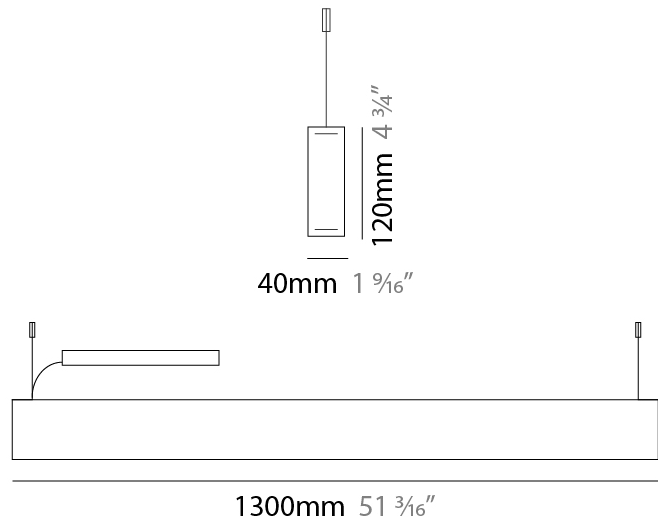

LED120 SUSPENSION

D71025-

base number   Color   Finish
Temperature   Options

1. To build a product code in our configurator select the specify button on the base model # product page
2. To build a manual product code on this datasheet choose from the options listed below in blue font and add the suffix to the base model #

GENERAL

Series: Woodlin
Subseries: LED120
Partner: Tunto
Division: Design
Installation: Suspension
Product Type: Linear Profiles
Mounting Location: Ceiling
Light Distribution: Direct / Indirect

PHYSICAL

Shape: Rectangle
Length (mm): 1300
Length (in): 51 ³/₁₆"
Width (mm): 40
Width (in): 1 ⁹/₁₆"
Height (mm): 120
Height (in): 4 ³/₄"
Max. Overall Height (mm): 2120
Max. Overall Height (in): 83 ⁷/₁₆"
Diffuser: Opal
Fixture Finish: [WAL / ASH / OAK / BLK / WHI](#)
Fixture Material: Wood
Primary Material: Wood
Cable Details: 2000mm / 78 3/4"

ELECTRICAL

Lamp Type: LED
Input Wattage (W): 60
Total Output Wattage (W): 50.1
Dimming: Tri-Mode (Non-Dimming and Phase Dimming (120Vac only) and 0-10V Dimming)
Driver Included: Yes
Driver Location: Integrated
Driver Type: Constant Current - Universal
Driver Class: Class 2
Input Voltage (V): 120 - 277
Constant Current (MA): 700

LED

Color Temperature (°K): [2700 / 3000 / 4000](#)
Max. Delivered Lumen (lm): 3260
CRI: >93 CRI
Lamp Life (hrs): 50000

OPTICAL

RATINGS AND CERTIFICATIONS

Certified By: Certified for North American Standards
IP rating: IP20