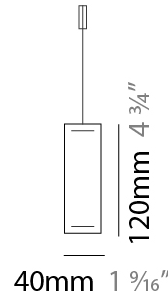

PROJECT	_____
TYPE	_____
SPECIFIER	_____
QUANTITY	_____
DATE	_____

LED120 SUSPENSION

D71024-

base number
Color   Finish
Temperature   Options

1. To build a product code in our configurator select the specify button on the base model # product page
2. To build a manual product code on this datasheet choose from the options listed below in blue font and add the suffix to the base model #

GENERAL

Series: Woodlin
Subseries: LED120
Brand: Tunto
Division: Design
Mounting Type: Suspension
Mounting Location: Ceiling
Subcategory: Profile

PHYSICAL

Shape: Rectangle
Length (mm): 1000
Length (in): 39 3/8
Width (mm): 40
Width (in): 1 9/16
Height (mm): 120
Height (in): 4 3/4
Max. Overall Height (mm): 2120
Max. Overall Height (in): 83 7/16
Light Distribution: Direct / Indirect
Diffuser: Opal
Fixture Finish: [WAL](#) / [ASH](#) / [OAK](#) / [BLK](#) / [WHI](#)
Fixture Material: Wood
Cable Details: 2000mm / 78 3/4"

ELECTRICAL

Lamp Type: LED
Input Wattage (W): 46
Total Output Wattage (W): 38
Dimming: Tri-Mode (Non-Dimming and Phase Dimming (120Vac only) and 0-10V Dimming)
Driver Included: Yes
Driver Location: Integrated
Driver Type: Constant Current - Universal
Driver Class: Class 2
Input Voltage (V): 120 - 277
Constant Current (MA): 700

LED

Color Temperature (°K): [2700](#) / [3000](#) / [4000](#)
Max. Delivered Lumen (lm): 2200
CRI: >93 CRI
Lamp Life (hrs): 50000

OPTICAL

RATINGS AND CERTIFICATIONS

Certified By: Certified for North American Standards
IP rating: IP20