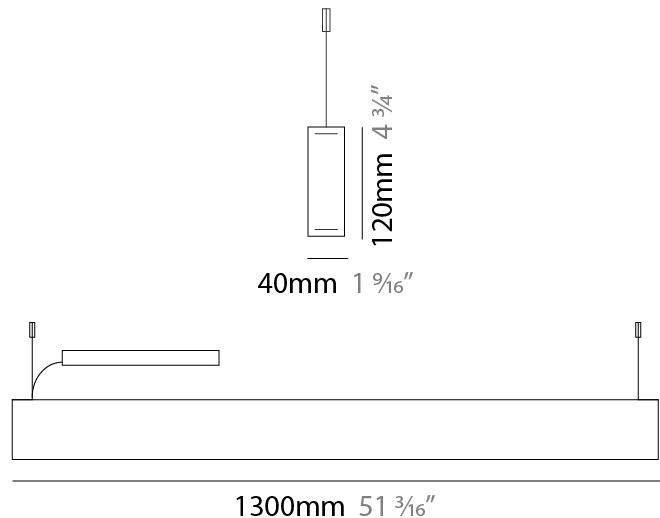

GENERAL

Series: Woodlin _____
Subseries: LED120 _____
Brand: Tunto _____
Division: Design _____
Mounting Type: Suspension _____
Mounting Location: Ceiling _____
Subcategory: Profile _____

PHYSICAL

Shape: Rectangle _____
Length (mm): 1300 _____
Length (in): 51 ³/₁₆ _____
Width (mm): 40 _____
Width (in): 1 ⁹/₁₆ _____
Height (mm): 120 _____
Height (in): 4 ³/₄ _____
Max. Overall Height (mm): 2120 _____
Max. Overall Height (in): 83 ⁷/₁₆ _____
Light Distribution: Direct / Indirect _____
Diffuser: Opal _____
Fixture Finish: WAL / ASH / OAK / BLK / WHI _____
Fixture Material: Wood _____
Cable Details: 2000mm / 78 3/4" _____

ELECTRICAL

Lamp Type: LED _____
Input Wattage (W): 60 _____
Total Output Wattage (W): 50.1 _____
Dimming: Tri-Mode (Non-Dimming and Phase Dimming (120Vac only) and 0-10V Dimming) _____
Driver Included: Yes _____
Driver Location: Integrated _____
Driver Type: Constant Current - Universal _____
Driver Class: Class 2 _____
Input Voltage (V): 120 - 277 _____
Constant Current (MA): 700 _____

LED

Color Temperature (°K): 2700 / 3000 / 4000 _____
Max. Delivered Lumen (lm): 3260 _____
CRI: >93 CRI _____
Lamp Life (hrs): 50000 _____

OPTICAL

RATINGS AND CERTIFICATIONS

Certified By: Certified for North American Standards _____
IP rating: IP20 _____