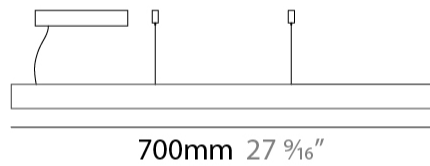

PROJECT
TYPE
SPECIFIER
QUANTITY
DATE

LED40 SUSPENSION

D71003-

base number
Color   Temperature   Finish   Options

1. To build a product code in our configurator select the specify button on the base model # product page
2. To build a manual product code on this datasheet choose from the options listed below in blue font and add the suffix to the base model #

GENERAL

Series: Woodlin
Subseries: LED40
Partner: Tunto
Division: Design
Installation: Suspension
Product Type: Linear Profiles
Mounting Location: Ceiling
Light Distribution: Direct

PHYSICAL

Shape: Rectangle
Length (mm): 700
Length (in): 27 9/16
Width (mm): 400
Width (in): 15 3/4
Height (mm): 40
Height (in): 1 9/16
Max. Overall Height (mm): 2040
Max. Overall Height (in): 80 7/16
Diffuser: Opal
Fixture Finish: [WAL / ASH / OAK / BLK / WHI](#)
Fixture Material: Wood
Primary Material: Wood

ELECTRICAL

Lamp Type: LED
Input Wattage (W): 16
Total Output Wattage (W): 12.7
Dimming: Tri-Mode (Non-Dimming and Phase Dimming (120Vac only) and 0-10V Dimming)
Driver Included: Yes
Driver Location: Integrated
Driver Type: Constant Current - Universal
Driver Class: Class 2
Input Voltage (V): 120 - 277
Constant Current (MA): 700

LED

Color Temperature (°K): [2700 / 3000 / 4000](#)
Max. Delivered Lumen (lm): 960
CRI: >93 CRI
Lamp Life (hrs): 50000

OPTICAL

RATINGS AND CERTIFICATIONS

Certified By: Certified for North American Standards
IP rating: IP20