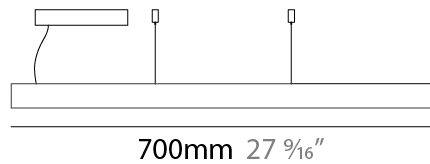

PROJECT
TYPE
SPECIFIER
QUANTITY
DATE

LED40 SUSPENSION

D71004-

base number
Color   Finish
Temperature   Options

1. To build a product code in our configurator select the specify button on the base model # product page
2. To build a manual product code on this datasheet choose from the options listed below in blue font and add the suffix to the base model #

GENERAL

Series: Woodlin
Subseries: LED40
Partner: Tunto
Division: Design
Installation: Suspension
Product Type: Linear Profiles
Mounting Location: Ceiling
Light Distribution: Direct

PHYSICAL

Shape: Rectangle
Length (mm): 700
Length (in): 27 ⁹/₁₆"
Width (mm): 400
Width (in): 15 ³/₄"
Height (mm): 40
Height (in): 1 ⁹/₁₆"
Max. Overall Height (mm): 2040
Max. Overall Height (in): 80 ⁷/₁₆"
Diffuser: Opal
Fixture Finish: [WAL / ASH / OAK / BLK / WHI](#)
Fixture Material: Wood
Primary Material: Wood

ELECTRICAL

Lamp Type: LED
Input Wattage (W): 23
Total Output Wattage (W): 19
Dimming: Tri-Mode (Non-Dimming and Phase Dimming (120Vac only) and 0-10V Dimming)
Driver Included: Yes
Driver Location: Integrated
Driver Type: Constant Current - Universal
Driver Class: Class 2
Input Voltage (V): 120 - 277
Constant Current (MA): 700

LED

Color Temperature (°K): [3000](#)
Max. Delivered Lumen (lm): 1300
CRI: >93 CRI
Lamp Life (hrs): 50000

OPTICAL

RATINGS AND CERTIFICATIONS

Certified By: Certified for North American Standards
IP rating: IP20

40mm 1 ⁹/₁₆"

Direct