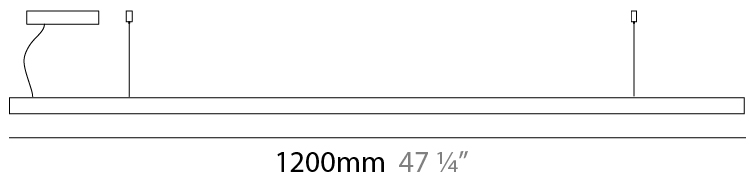

PROJECT
TYPE
SPECIFIER
QUANTITY
DATE

LED28 SUSPENSION

D71009-

base number
Color   Finish
Temperature   Options

1. To build a product code in our configurator select the specify button on the base model # product page
2. To build a manual product code on this datasheet choose from the options listed below in blue font and add the suffix to the base model #

GENERAL

Series: Woodlin
Subseries: LED28
Brand: Tunto
Division: Design
Mounting Type: Suspension
Mounting Location: Ceiling
Subcategory: Profile

PHYSICAL

Shape: Rectangle
Length (mm): 1200
Length (in): 47 1/4
Width (mm): 28
Width (in): 1 1/8
Height (mm): 28
Height (in): 1 1/8
Max. Overall Height (mm): 2028
Max. Overall Height (in): 79 13/16
Light Distribution: Direct
Diffuser: Opal
Fixture Finish: [WAL](#) / [ASH](#) / [OAK](#) / [BLK](#) / [WHI](#)
Fixture Material: Wood
Cable Details: 2000mm / 78 3/4"

ELECTRICAL

Lamp Type: LED
Input Wattage (W): 25
Total Output Wattage (W): 20.9
Dimming: Tri-Mode (Non-Dimming and Phase Dimming (120Vac only) and 0-10V Dimming)
Driver Included: Yes
Driver Location: Integrated
Driver Type: Constant Current - Universal
Driver Class: Class 2
Input Voltage (V): 120 - 277
Constant Current (MA): 700

LED

Color Temperature (°K): [2700](#) / [3000](#) / [4000](#)
Max. Delivered Lumen (lm): 1300 Standard 3000K
CRI: >93 CRI
Lamp Life (hrs): 50000

OPTICAL

RATINGS AND CERTIFICATIONS

Certified By: Certified for North American Standards
IP rating: IP20

28mm 1 1/8"

Direct