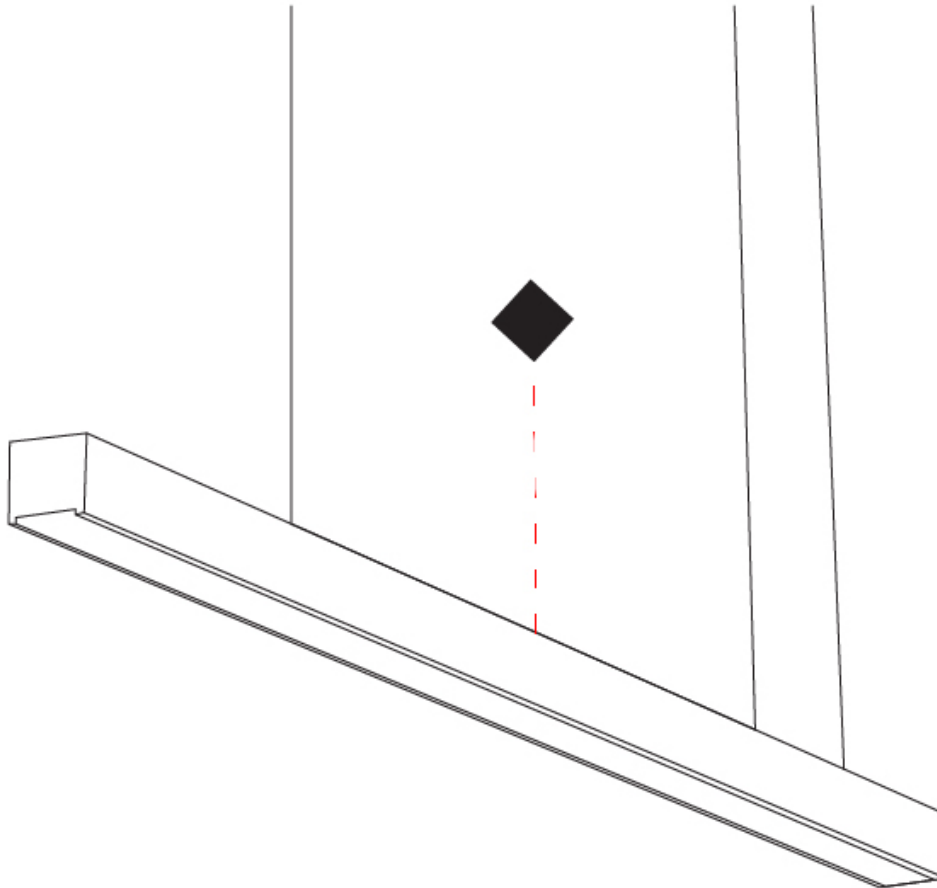

LED40 SUSPENSION

D71003-

PROJECT

TYPE

SPECIFIER

QUANTITY

DATE

D