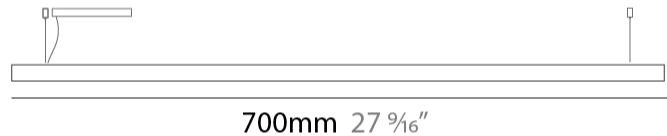

LED60 SUSPENSION

D71015-

base number
Color   Temperature   Finish   Options

1. To build a product code in our configurator select the specify button on the base model # product page
2. To build a manual product code on this datasheet choose from the options listed below in blue font and add the suffix to the base model #

GENERAL

Series: Woodlin
Subseries: LED60
Brand: Tunto
Division: Design
Mounting Type: Suspension
Mounting Location: Ceiling
Subcategory: Profile

PHYSICAL

Shape: Rectangle
Length (mm): 700
Length (in): 27 ⁹/₁₆"
Width (mm): 60
Width (in): 2 ³/₈"
Height (mm): 60
Height (in): 2 ³/₈"
Max. Overall Height (mm): 2060
Max. Overall Height (in): 81 ¹/₈"
Light Distribution: Direct
Diffuser: Opal
Fixture Finish: [WAL / ASH / OAK / BLK / WHI](#)
Fixture Material: Wood
Cable Details: 2000mm / 78 3/4"

ELECTRICAL

Lamp Type: LED
Input Wattage (W): 29
Total Output Wattage (W): 25.3
Dimming: Tri-Mode (Non-Dimming and Phase Dimming (120Vac only) and 0-10V Dimming)
Driver Included: Yes
Driver Location: Integrated
Driver Type: Constant Current - Universal
Driver Class: Class 2
Input Voltage (V): 120 - 277
Constant Current (MA): 700

LED

Color Temperature (°K): [2700 / 3000 / 4000](#)
Max. Delivered Lumen (lm): 2180
CRI: >93 CRI
Lamp Life (hrs): 50000

OPTICAL

RATINGS AND CERTIFICATIONS

Certified By: Certified for North American Standards
IP rating: IP20

60mm 2 ³/₈"

Direct