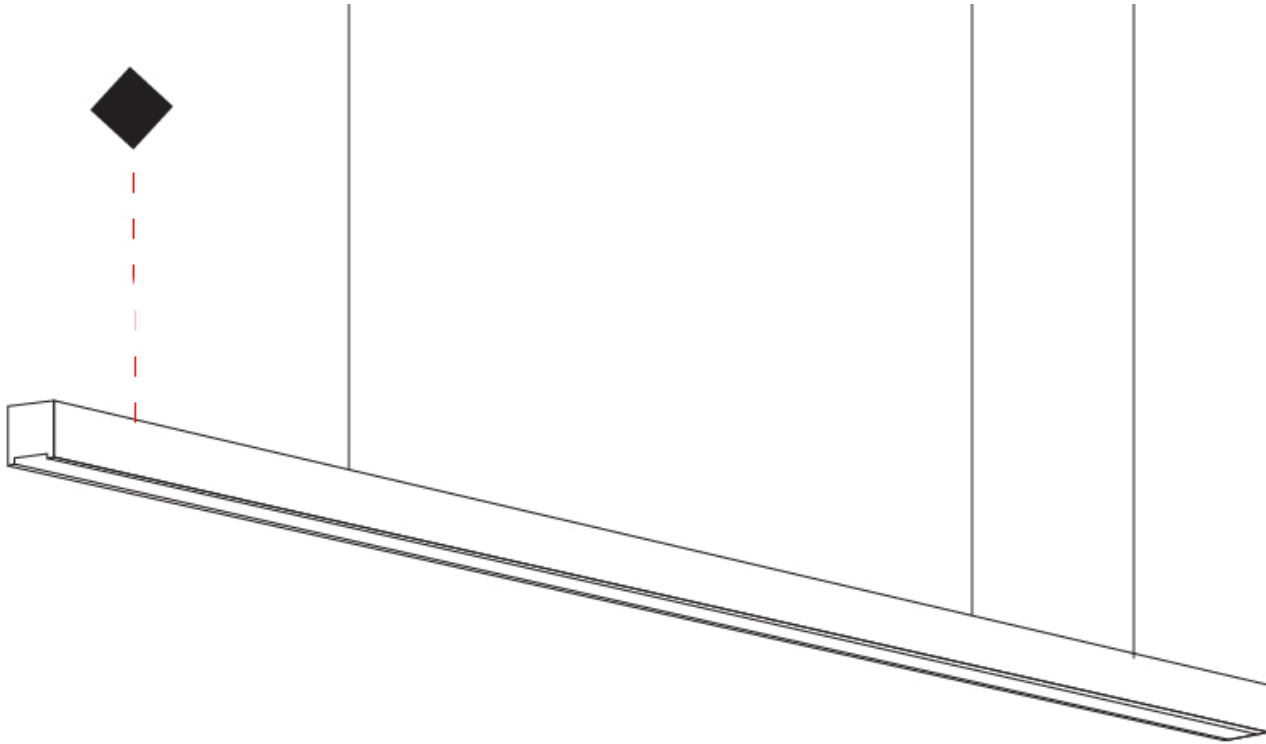

LED28 SUSPENSION

D71009-

PROJECT

TYPE

SPECIFIER

QUANTITY

DATE

D