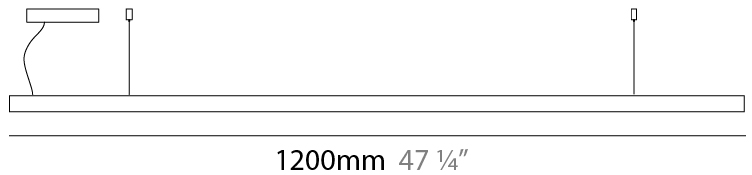

PROJECT
TYPE
SPECIFIER
QUANTITY
DATE

LED28 SUSPENSION

D71009-

base number
Color   Finish
Temperature   Options

1. To build a product code in our configurator select the specify button on the base model # product page
2. To build a manual product code on this datasheet choose from the options listed below in blue font and add the suffix to the base model #

GENERAL

Series: Woodlin
Subseries: LED28
Brand: Tunto
Division: Design
Mounting Type: Suspension
Mounting Location: Ceiling
Subcategory: Profile

PHYSICAL

Shape: Rectangle
Length (mm): 1200
Length (in): 47 1/4
Width (mm): 28
Width (in): 1 1/8
Height (mm): 28
Height (in): 1 1/8
Max. Overall Height (mm): 2028
Max. Overall Height (in): 79 13/16
Light Distribution: Direct
Diffuser: Opal
Fixture Finish: [WAL](#) / [ASH](#) / [OAK](#) / [BLK](#) / [WHI](#)
Fixture Material: Wood
Cable Details: 2000mm / 78 3/4"

ELECTRICAL

Lamp Type: LED
Input Wattage (W): 25
Total Output Wattage (W): 20.9
Dimming: Tri-Mode (Non-Dimming and Phase Dimming (120Vac only) and 0-10V Dimming)
Driver Included: Yes
Driver Location: Integrated
Driver Type: Constant Current - Universal
Driver Class: Class 2
Input Voltage (V): 120 - 277
Constant Current (MA): 700

LED

Color Temperature (°K): [2700](#) / [3000](#) / [4000](#)
Max. Delivered Lumen (lm): 1300 Standard 3000K
CRI: >93 CRI
Lamp Life (hrs): 50000

OPTICAL

RATINGS AND CERTIFICATIONS

Certified By: Certified for North American Standards
IP rating: IP20

28mm 1 1/8"

Direct