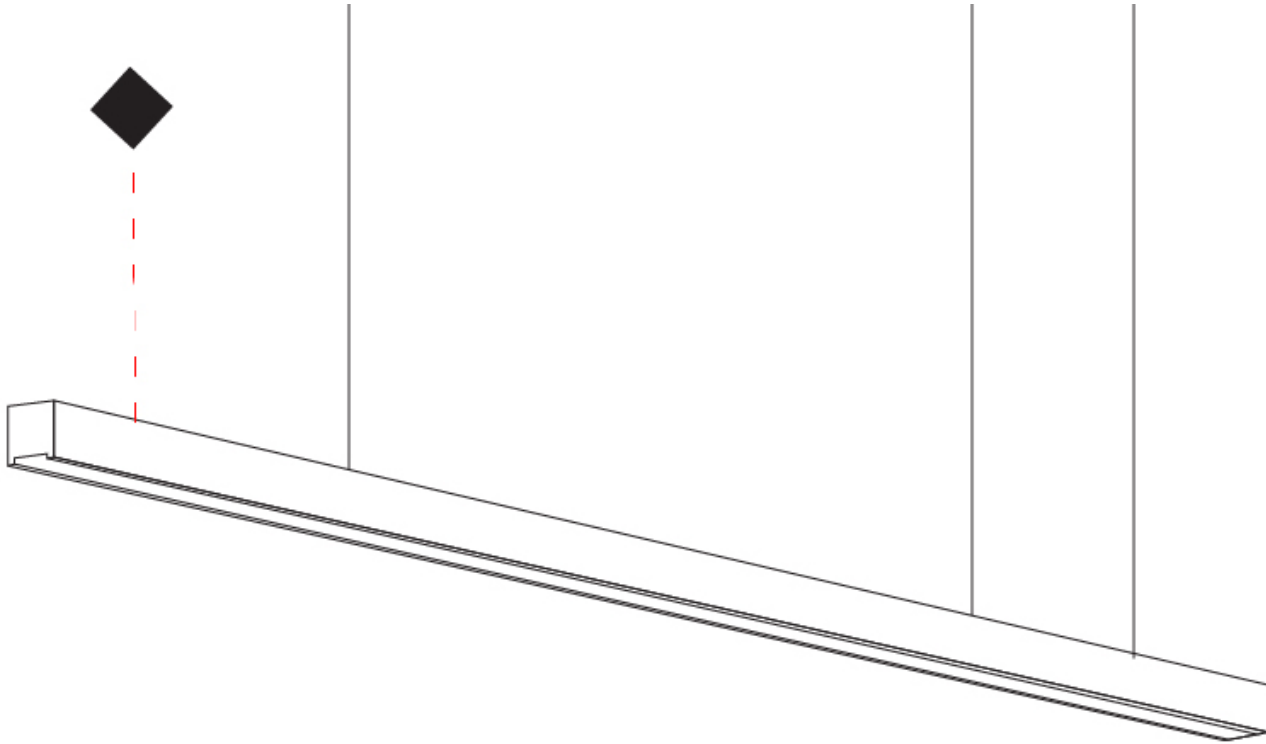

LED28 SUSPENSION

D71008-

PROJECT

TYPE

SPECIFIER

QUANTITY

DATE