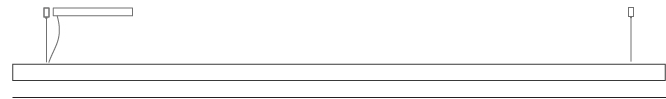

PROJECT
TYPE
SPECIFIER
QUANTITY
DATE

LED60 SUSPENSION

D71016-

base number
Color   Finish
Temperature   Options

1. To build a product code in our configurator select the specify button on the base model # product page
2. To build a manual product code on this datasheet choose from the options listed below in blue font and add the suffix to the base model #

GENERAL

Series: Woodlin
Subseries: LED60
Brand: Tunto
Division: Design
Mounting Type: Suspension
Mounting Location: Ceiling
Subcategory: Profile

PHYSICAL

Shape: Rectangle
Length (mm): 1000
Length (in): 39 3/8"
Width (mm): 60
Width (in): 2 3/8"
Height (mm): 60
Height (in): 2 3/8"
Max. Overall Height (mm): 2060
Max. Overall Height (in): 81 1/8"
Light Distribution: Direct
Diffuser: Opal
Fixture Finish: [WAL / ASH / OAK / BLK / WHI](#)
Fixture Material: Wood
Cable Details: 2000mm / 78 3/4"

ELECTRICAL

Lamp Type: LED
Input Wattage (W): 43
Total Output Wattage (W): 38
Dimming: Tri-Mode (Non-Dimming and Phase Dimming (120Vac only) and 0-10V Dimming)
Driver Included: Yes
Driver Location: Integrated
Driver Type: Constant Current - Universal
Driver Class: Class 2
Input Voltage (V): 120 - 277
Constant Current (MA): 700

LED

Color Temperature (°K): [2700 / 3000 / 4000](#)
Max. Delivered Lumen (lm): 3240
CRI: >93 CRI
Lamp Life (hrs): 50000

OPTICAL

RATINGS AND CERTIFICATIONS

Certified By: Certified for North American Standards
IP rating: IP20

1000mm 39 3/8"

60mm 2 3/8"

Direct