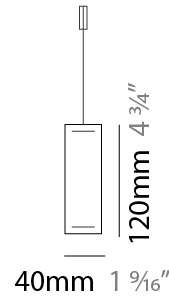

PROJECT	_____
TYPE	_____
SPECIFIER	_____
QUANTITY	_____
DATE	_____

LED120 SUSPENSION

D71026- -

base number   Color   Finish
Temperature   Options

1. To build a product code in our configurator select the specify button on the base model # product page
2. To build a manual product code on this datasheet choose from the options listed below in blue font and add the suffix to the base model #

GENERAL

Series: Woodlin
Subseries: LED120
Brand: Tunto
Division: Design
Mounting Type: Suspension
Mounting Location: Ceiling
Subcategory: Profile

PHYSICAL

Shape: Rectangle
Length (mm): 1600
Length (in): 63
Width (mm): 40
Width (in): 1 9/16
Height (mm): 120
Height (in): 4 3/4
Max. Overall Height (mm): 2120
Max. Overall Height (in): 83 7/16
Light Distribution: Direct / Indirect
Diffuser: Opal
Fixture Finish: WAL / ASH / OAK / BLK / WHI
Fixture Material: Wood
Cable Details: 2000mm / 78 3/4"

ELECTRICAL

Lamp Type: LED
Input Wattage (W): 74
Total Output Wattage (W): 63
Dimming: Tri-Mode (Non-Dimming and Phase Dimming (120Vac only) and 0-10V Dimming)
Driver Included: Yes
Driver Location: Integrated
Driver Type: Constant Current - Universal
Driver Class: Class 2
Input Voltage (V): 120 - 277
Constant Current (MA): 700

LED

Color Temperature (°K): 2700 / 3000 / 4000
Max. Delivered Lumen (lm): 3600
CRI: >93 CRI
Lamp Life (hrs): 50000

OPTICAL

RATINGS AND CERTIFICATIONS

Certified By: Certified for North American Standards
IP rating: IP20

1600mm 63"