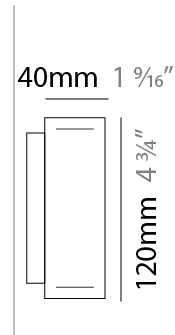

GENERAL

Series: Woodlin
 Subseries: LED120
 Brand: Tunto
 Division: Design
 Mounting Type: Surface
 Mounting Location: Wall
 Subcategory: Profile

PHYSICAL

Shape: Rectangle
 Length (mm): 200
 Length (in): 7 7/8
 Width (mm): 40
 Width (in): 1 9/16
 Height (mm): 120
 Height (in): 4 3/4
 Extension (mm): 40
 Extension (in): 1 9/16
 Light Distribution: Direct / Indirect
 Diffuser: Opal
 Fixture Finish: [WAL / ASH / OAK / BLK / WHI](#)
 Fixture Material: Wood

GENERAL

Series: Woodlin
 Subseries: LED120
 Brand: Tunto
 Division: Design
 Mounting Type: Surface
 Mounting Location: Wall
 Subcategory: Profile

PHYSICAL

Shape: Rectangle
 Length (mm): 700
 Length (in): 27 ⁹/₁₆
 Width (mm): 40
 Width (in): 1 ⁹/₁₆
 Height (mm): 120
 Height (in): 4 ³/₄
 Extension (mm): 40
 Extension (in): 1 ⁹/₁₆
 Light Distribution: Direct / Indirect
 Diffuser: Opal
 Fixture Finish: [WAL / ASH / OAK / BLK / WHI](#)
 Fixture Material: Wood

PROJECT
TYPE
SPECIFIER
QUANTITY
DATE

700mm 27 ⁹/₁₆"

Indirect

LED120 SURFACE

D73029-

PROJECT

TYPE

SPECIFIER