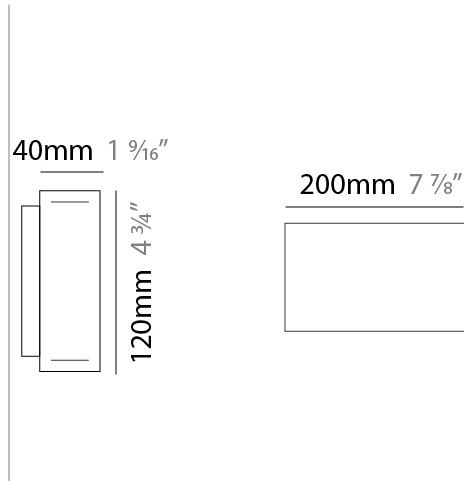

PROJECT
TYPE
SPECIFIER
QUANTITY
DATE

LED120 SURFACE

D73027- -

base number   Color   Finish
Temperature   Options

1. To build a product code in our configurator select the specify button on the base model # product page
2. To build a manual product code on this datasheet choose from the options listed below in blue font and add the suffix to the base model #

GENERAL

Series: Woodlin
Subseries: LED120
Brand: Tunto
Division: Design
Mounting Type: Surface
Mounting Location: Wall
Subcategory: Profile

PHYSICAL

Shape: Rectangle
Length (mm): 200
Length (in): 7 7/8
Width (mm): 40
Width (in): 1 9/16
Height (mm): 120
Height (in): 4 3/4
Extension (mm): 40
Extension (in): 1 9/16
Light Distribution: Direct / Indirect
Diffuser: Opal
Fixture Finish: [WAL / ASH / OAK / BLK / WHI](#)
Fixture Material: Wood

ELECTRICAL

Lamp Type: LED
Input Wattage (W): 6
Total Output Wattage (W): 4.5
Dimming: Tri-Mode (Non-Dimming and Phase Dimming (120Vac only) and 0-10V Dimming)
Driver Included: Yes
Driver Location: Remote
Driver Type: Constant Current - Universal
Driver Class: Class 2
Housing: ENCP3
Input Voltage (V): 120 - 277
Constant Current (MA): 500

LED

Color Temperature (°K): [2700 / 3000 / 4000](#)
Max. Delivered Lumen (lm): 300
CRI: >93 CRI
Lamp Life (hrs): 50000

OPTICAL

RATINGS AND CERTIFICATIONS

Certified By: Certified for North American Standards
IP rating: IP20