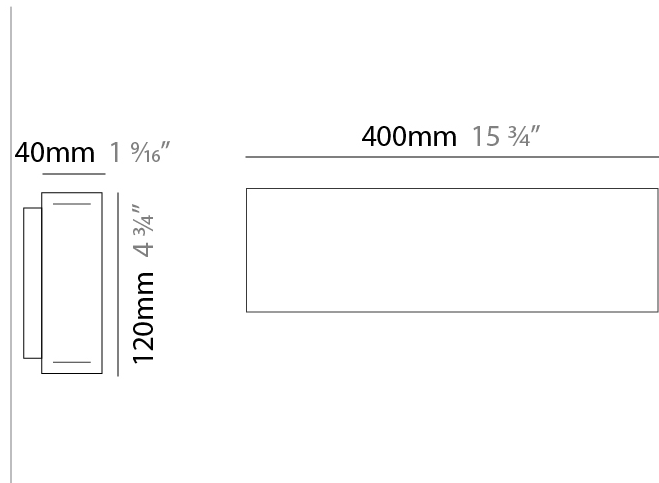

LED120 SURFACE

D73028-

base number
Color   Finish
Temperature   Options

1. To build a product code in our configurator select the specify button on the base model # product page
2. To build a manual product code on this datasheet choose from the options listed below in blue font and add the suffix to the base model #

GENERAL

Series: Woodlin
Subseries: LED120
Brand: Tunto
Division: Design
Mounting Type: Surface
Mounting Location: Wall
Subcategory: Profile

PHYSICAL

Shape: Rectangle
Length (mm): 400
Length (in): 15 3/4
Width (mm): 40
Width (in): 1 9/16
Height (mm): 120
Height (in): 4 3/4
Extension (mm): 40
Extension (in): 1 9/16
Light Distribution: Direct / Indirect
Diffuser: Opal
Fixture Finish: [WAL / ASH / OAK / BLK / WHI](#)
Fixture Material: Wood

ELECTRICAL

Lamp Type: LED
Input Wattage (W): 16
Total Output Wattage (W): 12.6
Dimming: Tri-Mode (Non-Dimming and Phase Dimming (120Vac only) and 0-10V Dimming)
Driver Included: Yes
Driver Location: Remote
Driver Type: Constant Current - Universal
Driver Class: Class 2
Housing: ENCP3
Input Voltage (V): 120 - 277
Constant Current (MA): 700

LED

Color Temperature (°K): [2700 / 3000 / 4000](#)
Max. Delivered Lumen (lm): 800
CRI: >93 CRI
Lamp Life (hrs): 50000

OPTICAL

RATINGS AND CERTIFICATIONS

Certified By: Certified for North American Standards
IP rating: IP20

PROJECT
TYPE
SPECIFIER
QUANTITY
DATE