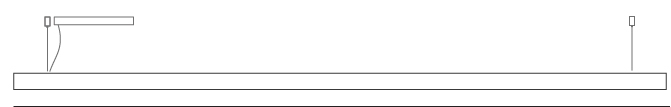

PROJECT
TYPE
SPECIFIER
QUANTITY
DATE

LED60 SUSPENSION

D71017-

base number
Color   Finish
Temperature   Options

1. To build a product code in our configurator select the specify button on the base model # product page
2. To build a manual product code on this datasheet choose from the options listed below in blue font and add the suffix to the base model #

GENERAL

Series: Woodlin
Subseries: LED60
Partner: Tunto
Division: Design
Installation: Suspension
Product Type: Linear Profiles
Mounting Location: Ceiling
Light Distribution: Direct

PHYSICAL

Shape: Rectangle
Length (mm): 1300
Length (in): 51 3/8
Width (mm): 60
Width (in): 2 3/8
Height (mm): 60
Height (in): 2 3/8
Max. Overall Height (mm): 2060
Max. Overall Height (in): 81 1/8
Diffuser: Opal
Fixture Finish: [WAL](#) / [ASH](#) / [OAK](#) / [BLK](#) / [WHI](#)
Fixture Material: Wood
Primary Material: Wood
Cable Details: 2000mm / 78 3/4"

ELECTRICAL

Lamp Type: LED
Input Wattage (W): 55
Total Output Wattage (W): 50.8
Dimming: Tri-Mode (Non-Dimming and Phase Dimming (120Vac only) and 0-10V Dimming)
Driver Included: Yes
Driver Location: Integrated
Driver Type: Constant Current - Universal
Driver Class: Class 2
Input Voltage (V): 120 - 277
Constant Current (MA): 700

LED

Color Temperature (°K): [2700](#) / [3000](#) / [4000](#)
Max. Delivered Lumen (lm): 4380
CRI: >93 CRI
Lamp Life (hrs): 50000

OPTICAL

RATINGS AND CERTIFICATIONS

Certified By: Certified for North American Standards
IP rating: IP20

1300mm 51 3/8"

60mm 2 3/8"

Direct