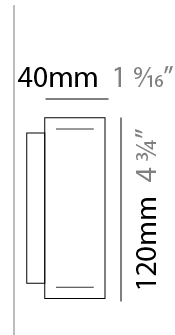

LED120 SURFACE

D73029- -

base number   Color   Finish
Temperature   Options

1. To build a product code in our configurator select the specify button on the base model # product page
2. To build a manual product code on this datasheet choose from the options listed below in blue font and add the suffix to the base model #

GENERAL

Series: Woodlin
Subseries: LED120
Brand: Tunto
Division: Design
Mounting Type: Surface
Mounting Location: Wall
Subcategory: Profile

PHYSICAL

Shape: Rectangle
Length (mm): 700
Length (in): 27 ⁹/₁₆"
Width (mm): 40
Width (in): 1 ⁹/₁₆"
Height (mm): 120
Height (in): 4 ³/₄"
Extension (mm): 40
Extension (in): 1 ⁹/₁₆"
Light Distribution: Direct / Indirect
Diffuser: Opal
Fixture Finish: WAL / ASH / OAK / BLK / WHI
Fixture Material: Wood

ELECTRICAL

Lamp Type: LED
Input Wattage (W): 31
Total Output Wattage (W): 25.3
Dimming: Tri-Mode (Non-Dimming and Phase Dimming (120Vac only) and 0-10V Dimming)
Driver Included: Yes
Driver Location: Remote
Driver Type: Constant Current - Universal
Driver Class: Class 2
Housing: ENCP3
Input Voltage (V): 120 - 277
Constant Current (MA): 700

LED

Color Temperature (°K): 2700 / 3000 / 4000
Max. Delivered Lumen (lm): 1500
CRI: >93 CRI
Lamp Life (hrs): 50000

OPTICAL

RATINGS AND CERTIFICATIONS

Certified By: Certified for North American Standards
IP rating: IP20

PROJECT	_____
TYPE	_____
SPECIFIER	_____
QUANTITY	_____
DATE	_____

700mm 27 ⁹/₁₆"

Indirect