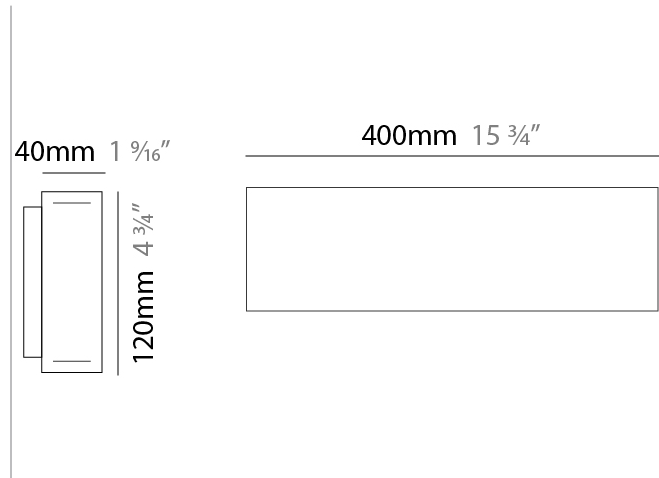

PROJECT
TYPE
SPECIFIER
QUANTITY
DATE

LED120 SURFACE

D73028-

base number
Color   Finish
Temperature   Options

1. To build a product code in our configurator select the specify button on the base model # product page
2. To build a manual product code on this datasheet choose from the options listed below in blue font and add the suffix to the base model #

GENERAL

Series: Woodlin
Subseries: LED120
Partner: Tunto
Division: Design
Installation: Surface
Product Type: Linear Profiles
Mounting Location: Wall
Light Distribution: Direct / Indirect

PHYSICAL

Shape: Rectangle
Length (mm): 400
Length (in): 15 3/4
Width (mm): 40
Width (in): 1 9/16
Height (mm): 120
Height (in): 4 3/4
Extension (mm): 40
Extension (in): 1 9/16
Diffuser: Opal
Fixture Finish: [WAL / ASH / OAK / BLK / WHI](#)
Fixture Material: Wood
Primary Material: Wood

ELECTRICAL

Lamp Type: LED
Input Wattage (W): 16
Total Output Wattage (W): 12.6
Dimming: Tri-Mode (Non-Dimming and Phase Dimming (120Vac only) and 0-10V Dimming)
Driver Included: Yes
Driver Location: Remote
Driver Type: Constant Current - Universal
Driver Class: Class 2
Housing: ENCP3
Input Voltage (V): 120 - 277
Constant Current (MA): 700

LED

Color Temperature (°K): [2700 / 3000 / 4000](#)
Max. Delivered Lumen (lm): 800
CRI: >93 CRI
Lamp Life (hrs): 50000

OPTICAL

RATINGS AND CERTIFICATIONS

Certified By: Certified for North American Standards
IP rating: IP20