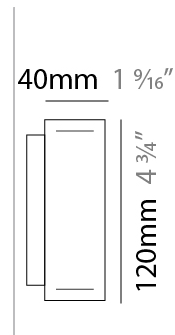

PROJECT	_____
TYPE	_____
SPECIFIER	_____
QUANTITY	_____
DATE	_____

LED120 SURFACE

D73029- -

base number
Color   Temperature   Finish   Options

1. To build a product code in our configurator select the specify button on the base model # product page
2. To build a manual product code on this datasheet choose from the options listed below in blue font and add the suffix to the base model #

GENERAL

Series: Woodlin
Subseries: LED120
Partner: Tunto
Division: Design
Installation: Surface
Product Type: Linear Profiles
Mounting Location: Wall
Light Distribution: Direct / Indirect

PHYSICAL

Shape: Rectangle
Length (mm): 700
Length (in): 27 ⁹/₁₆
Width (mm): 40
Width (in): 1 ⁹/₁₆
Height (mm): 120
Height (in): 4 ³/₄
Extension (mm): 40
Extension (in): 1 ⁹/₁₆
Diffuser: Opal
Fixture Finish: [WAL / ASH / OAK / BLK / WHI](#)
Fixture Material: Wood
Primary Material: Wood

ELECTRICAL

Lamp Type: LED
Input Wattage (W): 31
Total Output Wattage (W): 25.3
Dimming: Tri-Mode (Non-Dimming and Phase Dimming (120Vac only) and 0-10V Dimming)
Driver Included: Yes
Driver Location: Remote
Driver Type: Constant Current - Universal
Driver Class: Class 2
Housing: ENCP3
Input Voltage (V): 120 - 277
Constant Current (MA): 700

LED

Color Temperature (°K): [2700 / 3000 / 4000](#)
Max. Delivered Lumen (lm): 1500
CRI: >93 CRI
Lamp Life (hrs): 50000

OPTICAL

RATINGS AND CERTIFICATIONS

Certified By: Certified for North American Standards
IP rating: IP20

700mm 27 ⁹/₁₆"

Indirect