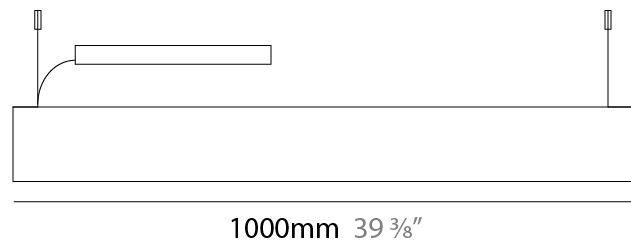

LED120 SUSPENSION

D71024-

base number   Color   Finish
Temperature   Options

1. To build a product code in our configurator select the specify button on the base model # product page
2. To build a manual product code on this datasheet choose from the options listed below in blue font and add the suffix to the base model #

GENERAL

Series: Woodlin
Subseries: LED120
Partner: Tunto
Division: Design
Installation: Suspension
Product Type: Linear Profiles
Mounting Location: Ceiling
Light Distribution: Direct / Indirect

PHYSICAL

Shape: Rectangle
Length (mm): 1000
Length (in): 39 ³/₈
Width (mm): 40
Width (in): 1 ⁹/₁₆
Height (mm): 120
Height (in): 4 ³/₄
Max. Overall Height (mm): 2120
Max. Overall Height (in): 83 ⁷/₁₆
Diffuser: Opal
Fixture Finish: WAL / ASH / OAK / BLK / WHI
Fixture Material: Wood
Primary Material: Wood
Cable Details: 2000mm / 78 3/4"

ELECTRICAL

Lamp Type: LED
Input Wattage (W): 46
Total Output Wattage (W): 38
Dimming: Tri-Mode (Non-Dimming and Phase Dimming (120Vac only) and 0-10V Dimming)
Driver Included: Yes
Driver Location: Integrated
Driver Type: Constant Current - Universal
Driver Class: Class 2
Input Voltage (V): 120 - 277
Constant Current (MA): 700

LED

Color Temperature (°K): 2700 / 3000 / 4000
Max. Delivered Lumen (lm): 2200
CRI: >93 CRI
Lamp Life (hrs): 50000

OPTICAL

RATINGS AND CERTIFICATIONS

Certified By: Certified for North American Standards
IP rating: IP20