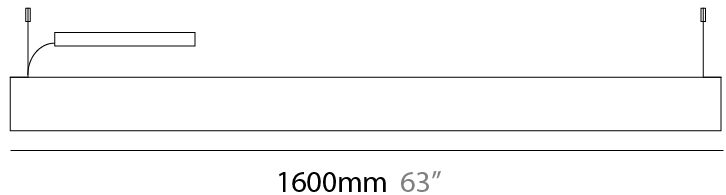

LED120 SUSPENSION

D71026- -

base number   Color   Finish
Temperature   Options

1. To build a product code in our configurator select the specify button on the base model # product page
2. To build a manual product code on this datasheet choose from the options listed below in blue font and add the suffix to the base model #

GENERAL

Series: Woodlin
Subseries: LED120
Partner: Tunto
Division: Design
Installation: Suspension
Product Type: Linear Profiles
Mounting Location: Ceiling
Light Distribution: Direct / Indirect

PHYSICAL

Shape: Rectangle
Length (mm): 1600
Length (in): 63
Width (mm): 40
Width (in): 1 ⁹/₁₆
Height (mm): 120
Height (in): 4 ³/₄
Max. Overall Height (mm): 2120
Max. Overall Height (in): 83 ⁷/₁₆
Diffuser: Opal
Fixture Finish: [WAL / ASH / OAK / BLK / WHI](#)
Fixture Material: Wood
Primary Material: Wood
Cable Details: 2000mm / 78 3/4"

ELECTRICAL

Lamp Type: LED
Input Wattage (W): 74
Total Output Wattage (W): 63
Dimming: Tri-Mode (Non-Dimming and Phase Dimming (120Vac only) and 0-10V Dimming)
Driver Included: Yes
Driver Location: Integrated
Driver Type: Constant Current - Universal
Driver Class: Class 2
Input Voltage (V): 120 - 277
Constant Current (mA): 700

LED

Color Temperature (°K): [2700 / 3000 / 4000](#)
Max. Delivered Lumen (lm): 3600
CRI: >93 CRI
Lamp Life (hrs): 50000

OPTICAL

RATINGS AND CERTIFICATIONS

Certified By: Certified for North American Standards
IP rating: IP20