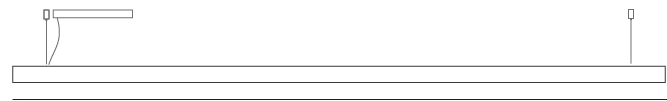

LED60 SUSPENSION

D71016-

base number
Color   Temperature   Finish   Options

1. To build a product code in our configurator select the specify button on the base model # product page
2. To build a manual product code on this datasheet choose from the options listed below in blue font and add the suffix to the base model #

GENERAL

Series: Woodlin
Subseries: LED60
Partner: Tunto
Division: Design
Installation: Suspension
Product Type: Linear Profiles
Mounting Location: Ceiling
Light Distribution: Direct

PHYSICAL

Shape: Rectangle
Length (mm): 1000
Length (in): 39 3/8
Width (mm): 60
Width (in): 2 3/8
Height (mm): 60
Height (in): 2 3/8
Max. Overall Height (mm): 2060
Max. Overall Height (in): 81 1/8
Diffuser: Opal
Fixture Finish: [WAL](#) / [ASH](#) / [OAK](#) / [BLK](#) / [WHI](#)
Fixture Material: Wood
Primary Material: Wood
Cable Details: 2000mm / 78 3/4"

ELECTRICAL

Lamp Type: LED
Input Wattage (W): 43
Total Output Wattage (W): 38
Dimming: Tri-Mode (Non-Dimming and Phase Dimming (120Vac only) and 0-10V Dimming)
Driver Included: Yes
Driver Location: Integrated
Driver Type: Constant Current - Universal
Driver Class: Class 2
Input Voltage (V): 120 - 277
Constant Current (MA): 700

LED

Color Temperature (°K): [2700](#) / [3000](#) / [4000](#)
Max. Delivered Lumen (lm): 3240
CRI: >93 CRI
Lamp Life (hrs): 50000

OPTICAL

RATINGS AND CERTIFICATIONS

Certified By: Certified for North American Standards
IP rating: IP20

1000mm 39 3/8"

60mm 2 3/8"

Direct