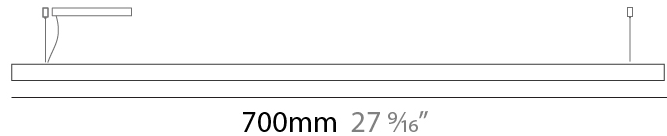

PROJECT
TYPE
SPECIFIER
QUANTITY
DATE

LED60 SUSPENSION

D71015-

base number
Color   Finish
Temperature   Options

1. To build a product code in our configurator select the specify button on the base model # product page
2. To build a manual product code on this datasheet choose from the options listed below in blue font and add the suffix to the base model #

GENERAL

Series: Woodlin
Subseries: LED60
Partner: Tunto
Division: Design
Installation: Suspension
Product Type: Linear Profiles
Mounting Location: Ceiling
Light Distribution: Direct

PHYSICAL

Shape: Rectangle
Length (mm): 700
Length (in): 27 ⁹/₁₆
Width (mm): 60
Width (in): 2 ³/₈
Height (mm): 60
Height (in): 2 ³/₈
Max. Overall Height (mm): 2060
Max. Overall Height (in): 81 ¹/₈
Diffuser: Opal
Fixture Finish: [WAL / ASH / OAK / BLK / WHI](#)
Fixture Material: Wood
Primary Material: Wood
Cable Details: 2000mm / 78 3/4"

ELECTRICAL

Lamp Type: LED
Input Wattage (W): 29
Total Output Wattage (W): 25.3
Dimming: Tri-Mode (Non-Dimming and Phase Dimming (120Vac only) and 0-10V Dimming)
Driver Included: Yes
Driver Location: Integrated
Driver Type: Constant Current - Universal
Driver Class: Class 2
Input Voltage (V): 120 - 277
Constant Current (MA): 700

LED

Color Temperature (°K): [2700 / 3000 / 4000](#)
Max. Delivered Lumen (lm): 2180
CRI: >93 CRI
Lamp Life (hrs): 50000

OPTICAL

RATINGS AND CERTIFICATIONS

Certified By: Certified for North American Standards
IP rating: IP20