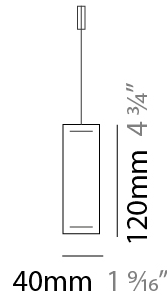

LED120 SUSPENSION

D71026- -

base number   Color   Finish
Temperature   Options

1. To build a product code in our configurator select the specify button on the base model # product page
2. To build a manual product code on this datasheet choose from the options listed below in blue font and add the suffix to the base model #

GENERAL

Series: Woodlin
Subseries: LED120
Partner: Tunto
Division: Design
Installation: Suspension
Product Type: Linear Profiles
Mounting Location: Ceiling
Light Distribution: Direct / Indirect

PHYSICAL

Shape: Rectangle
Length (mm): 1600
Length (in): 63
Width (mm): 40
Width (in): 1 ⁹/₁₆
Height (mm): 120
Height (in): 4 ³/₄
Max. Overall Height (mm): 2120
Max. Overall Height (in): 83 ⁷/₁₆
Diffuser: Opal
Fixture Finish: [WAL / ASH / OAK / BLK / WHI](#)
Fixture Material: Wood
Primary Material: Wood
Cable Details: 2000mm / 78 3/4"

ELECTRICAL

Lamp Type: LED
Input Wattage (W): 74
Total Output Wattage (W): 63
Dimming: Tri-Mode (Non-Dimming and Phase Dimming (120Vac only) and 0-10V Dimming)
Driver Included: Yes
Driver Location: Integrated
Driver Type: Constant Current - Universal
Driver Class: Class 2
Input Voltage (V): 120 - 277
Constant Current (mA): 700

LED

Color Temperature (°K): [2700 / 3000 / 4000](#)
Max. Delivered Lumen (lm): 3600
CRI: >93 CRI
Lamp Life (hrs): 50000

OPTICAL

RATINGS AND CERTIFICATIONS

Certified By: Certified for North American Standards
IP rating: IP20