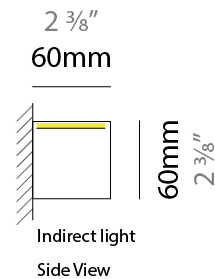

700mm 27 ⁹/₁₆"