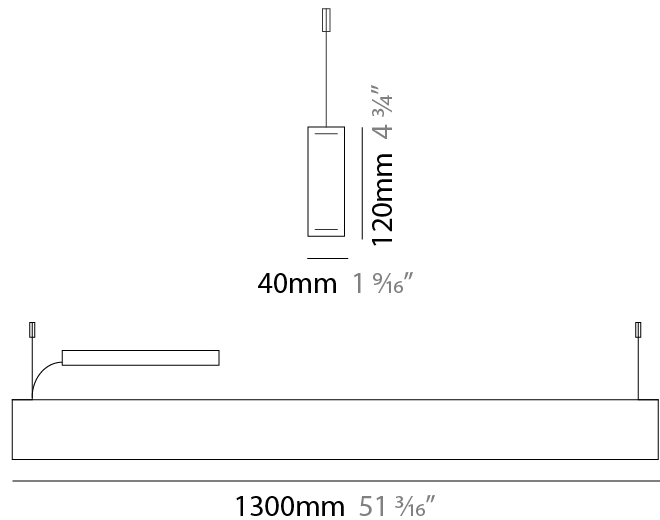

LED120 SUSPENSION

D71025-

base number   Color _____   Finish _____
Temperature   Options

1. To build a product code in our configurator select the specify button on the base model # product page
2. To build a manual product code on this datasheet choose from the options listed below in blue font and add the suffix to the base model #

GENERAL

Series: Woodlin
Subseries: LED120
Partner: Tunto
Division: Design
Installation: Suspension
Product Type: Linear Profiles
Mounting Location: Ceiling
Light Distribution: Direct / Indirect

PHYSICAL

Shape: Rectangle
Length (mm): 1300
Length (in): 51 ³/₁₆"
Width (mm): 40
Width (in): 1 ⁹/₁₆"
Height (mm): 120
Height (in): 4 ³/₄"
Max. Overall Height (mm): 2120
Max. Overall Height (in): 83 ⁷/₁₆"
Diffuser: Opal
Fixture Finish: [WAL / ASH / OAK / BLK / WHI](#)
Fixture Material: Wood
Primary Material: Wood
Cable Details: 2000mm / 78 3/4"

ELECTRICAL

Lamp Type: LED
Input Wattage (W): 60
Total Output Wattage (W): 50.1
Dimming: Tri-Mode (Non-Dimming and Phase Dimming (120Vac only) and 0-10V Dimming)
Driver Included: Yes
Driver Location: Integrated
Driver Type: Constant Current - Universal
Driver Class: Class 2
Input Voltage (V): 120 - 277
Constant Current (MA): 700

LED

Color Temperature (°K): [2700 / 3000 / 4000](#)
Max. Delivered Lumen (lm): 3260
CRI: >93 CRI
Lamp Life (hrs): 50000

OPTICAL

RATINGS AND CERTIFICATIONS

Certified By: Certified for North American Standards
IP rating: IP20