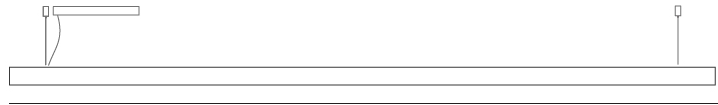

PROJECT
TYPE
SPECIFIER
QUANTITY
DATE

LED60 SUSPENSION

D71019- -

base number
Color   Temperature   Finish   Options

1. To build a product code in our configurator select the specify button on the base model # product page
2. To build a manual product code on this datasheet choose from the options listed below in blue font and add the suffix to the base model #

GENERAL

Series: Woodlin
Subseries: LED60
Brand: Tunto
Division: Design
Mounting Type: Suspension
Mounting Location: Ceiling
Subcategory: Profile

PHYSICAL

Shape: Rectangle
Length (mm): 2000
Length (in): 78 ¾
Width (mm): 60
Width (in): 2 ⅜
Height (mm): 60
Height (in): 2 ⅜
Max. Overall Height (mm): 2060
Max. Overall Height (in): 81 ⅞
Light Distribution: Direct
Diffuser: Opal
Fixture Finish: [WAL / ASH / OAK / BLK / WHI](#)
Fixture Material: Wood
Cable Details: 2000mm / 78 ¾"

ELECTRICAL

Lamp Type: LED
Input Wattage (W): 90
Total Output Wattage (W): 75.9
Dimming: Tri-Mode (Non-Dimming and Phase Dimming (120Vac only) and 0-10V Dimming)
Driver Included: Yes
Driver Location: Integrated
Driver Type: Constant Current - Universal
Driver Class: Class 2
Input Voltage (V): 120 - 277
Constant Current (MA): 700

LED

Color Temperature (°K): [2700 / 3000 / 4000](#)
Max. Delivered Lumen (lm): 6550
CRI: >93 CRI
Lamp Life (hrs): 50000

OPTICAL

RATINGS AND CERTIFICATIONS

Certified By: Certified for North American Standards
IP rating: IP20

2000mm 78 ¾"

60mm 2 ⅜"

Direct