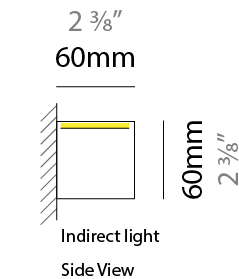

PROJECT	_____
TYPE	_____
SPECIFIER	_____
QUANTITY	_____
DATE	_____

LED60 SURFACE

D72016-

base number
Color   Finish
Temperature   Options

1. To build a product code in our configurator select the specify button on the base model # product page
2. To build a manual product code on this datasheet choose from the options listed below in blue font and add the suffix to the base model #

GENERAL

Series: Woodlin
Subseries: LED60
Partner: Tunto
Division: Design
Installation: Surface
Product Type: Linear Profiles
Mounting Location: Ceiling
Light Distribution: Indirect

PHYSICAL

Shape: Rectangle
Length (mm): 400
Length (in): 15 ¾
Width (mm): 60
Width (in): 2 ⅜
Height (mm): 60
Height (in): 2 ⅜
Diffuser: Opal
Fixture Finish: [WAL](#) / [ASH](#) / [OAK](#) / [BLK](#) / [WHI](#)
Fixture Material: Wood
Primary Material: Wood

ELECTRICAL

Lamp Type: LED
Input Wattage (W): 16
Total Output Wattage (W): 12.6
Dimming: Tri-Mode (Non-Dimming and Phase Dimming (120Vac only) and 0-10V Dimming)
Driver Included: Yes
Driver Location: Remote
Driver Type: Constant Current - Universal
Driver Class: Class 2
Housing: ENCP3
Input Voltage (V): 120 - 277
Constant Current (MA): 700

LED

Color Temperature (°K): [2700](#) / [3000](#) / [4000](#)
Max. Delivered Lumen (lm): 1080
CRI: >93 CRI
Lamp Life (hrs): 50000

OPTICAL

RATINGS AND CERTIFICATIONS

Certified By: Certified for North American Standards
IP rating: IP20