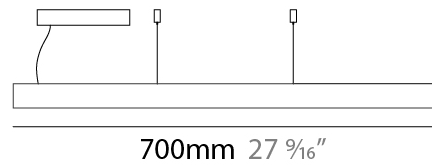

PROJECT
TYPE
SPECIFIER
QUANTITY
DATE

LED40 SUSPENSION

D71004-

base number
Color   Finish
Temperature   Options

1. To build a product code in our configurator select the specify button on the base model # product page
2. To build a manual product code on this datasheet choose from the options listed below in blue font and add the suffix to the base model #

GENERAL

Series: Woodlin
Subseries: LED40
Partner: Tunto
Division: Design
Installation: Suspension
Product Type: Linear Profiles
Mounting Location: Ceiling
Light Distribution: Direct

PHYSICAL

Shape: Rectangle
Length (mm): 700
Length (in): 27 ⁹/₁₆"
Width (mm): 400
Width (in): 15 ³/₄"
Height (mm): 40
Height (in): 1 ⁹/₁₆"
Max. Overall Height (mm): 2040
Max. Overall Height (in): 80 ⁷/₁₆"
Diffuser: Opal
Fixture Finish: [WAL / ASH / OAK / BLK / WHI](#)
Fixture Material: Wood
Primary Material: Wood

ELECTRICAL

Lamp Type: LED
Input Wattage (W): 23
Total Output Wattage (W): 19
Dimming: Tri-Mode (Non-Dimming and Phase Dimming (120Vac only) and 0-10V Dimming)
Driver Included: Yes
Driver Location: Integrated
Driver Type: Constant Current - Universal
Driver Class: Class 2
Input Voltage (V): 120 - 277
Constant Current (MA): 700

LED

Color Temperature (°K): [3000](#)
Max. Delivered Lumen (lm): 1300
CRI: >93 CRI
Lamp Life (hrs): 50000

OPTICAL

RATINGS AND CERTIFICATIONS

Certified By: Certified for North American Standards
IP rating: IP20