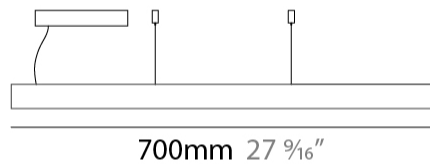

LED40 SUSPENSION

D71003- _____ - _____
base number   Color   Finish
                         Temperature   Options

1. To build a product code in our configurator select the specify button on the base model # product page
2. To build a manual product code on this datasheet choose from the options listed below in blue font and add the suffix to the base model #

GENERAL

Series: Woodlin
Subseries: LED40
Partner: Tunto
Division: Design
Installation: Suspension
Product Type: Linear Profiles
Mounting Location: Ceiling
Light Distribution: Direct

PHYSICAL

Shape: Rectangle
Length (mm): 700
Length (in): 27 9/16
Width (mm): 400
Width (in): 15 3/4
Height (mm): 40
Height (in): 1 9/16
Max. Overall Height (mm): 2040
Max. Overall Height (in): 80 7/16
Diffuser: Opal
Fixture Finish: [WAL / ASH / OAK / BLK / WHI](#)
Fixture Material: Wood
Primary Material: Wood

ELECTRICAL

Lamp Type: LED
Input Wattage (W): 16
Total Output Wattage (W): 12.7
Dimming: Tri-Mode (Non-Dimming and Phase Dimming (120Vac only) and 0-10V Dimming)
Driver Included: Yes
Driver Location: Integrated
Driver Type: Constant Current - Universal
Driver Class: Class 2
Input Voltage (V): 120 - 277
Constant Current (MA): 700

LED

Color Temperature (°K): [2700 / 3000 / 4000](#)
Max. Delivered Lumen (lm): 960
CRI: >93 CRI
Lamp Life (hrs): 50000

OPTICAL

RATINGS AND CERTIFICATIONS

Certified By: Certified for North American Standards
IP rating: IP20