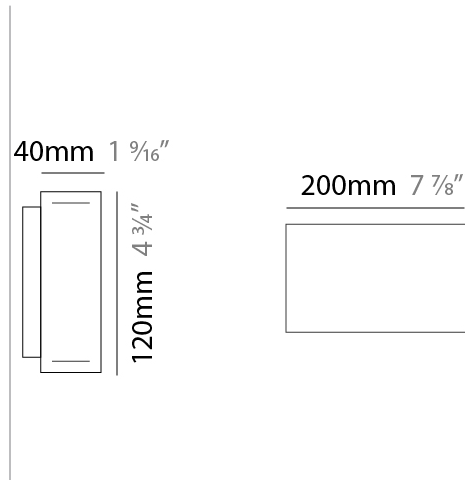

PROJECT
TYPE
SPECIFIER
QUANTITY
DATE

LED120 SURFACE

D73027-

base number   Color   Finish
Temperature   Options

1. To build a product code in our configurator select the specify button on the base model # product page
2. To build a manual product code on this datasheet choose from the options listed below in blue font and add the suffix to the base model #

GENERAL

Series: Woodlin
Subseries: LED120
Partner: Tunto
Division: Design
Installation: Surface
Product Type: Linear Profiles
Mounting Location: Wall
Light Distribution: Direct / Indirect

PHYSICAL

Shape: Rectangle
Length (mm): 200
Length (in): 7 7/8
Width (mm): 40
Width (in): 1 9/16
Height (mm): 120
Height (in): 4 3/4
Extension (mm): 40
Extension (in): 1 9/16
Diffuser: Opal
Fixture Finish: [WAL / ASH / OAK / BLK / WHI](#)
Fixture Material: Wood
Primary Material: Wood

ELECTRICAL

Lamp Type: LED
Input Wattage (W): 6
Total Output Wattage (W): 4.5
Dimming: Tri-Mode (Non-Dimming and Phase Dimming (120Vac only) and 0-10V Dimming)
Driver Included: Yes
Driver Location: Remote
Driver Type: Constant Current - Universal
Driver Class: Class 2
Housing: ENCP3
Input Voltage (V): 120 - 277
Constant Current (MA): 500

LED

Color Temperature (°K): [2700 / 3000 / 4000](#)
Max. Delivered Lumen (lm): 300
CRI: >93 CRI
Lamp Life (hrs): 50000

OPTICAL

RATINGS AND CERTIFICATIONS

Certified By: Certified for North American Standards
IP rating: IP20

Indirect