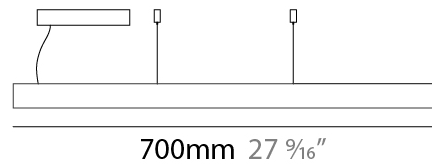

PROJECT
TYPE
SPECIFIER
QUANTITY
DATE

LED40 SUSPENSION

D71004-

base number
Color   Finish
Temperature   Options

1. To build a product code in our configurator select the specify button on the base model # product page
2. To build a manual product code on this datasheet choose from the options listed below in blue font and add the suffix to the base model #

GENERAL

Series: Woodlin
Subseries: LED40
Partner: Tunto
Division: Design
Installation: Suspension
Product Type: Linear Profiles
Mounting Location: Ceiling
Light Distribution: Direct

PHYSICAL

Shape: Rectangle
Length (mm): 700
Length (in): 27 ⁹/₁₆"
Width (mm): 400
Width (in): 15 ³/₄"
Height (mm): 40
Height (in): 1 ⁹/₁₆"
Max. Overall Height (mm): 2040
Max. Overall Height (in): 80 ⁷/₁₆"
Diffuser: Opal
Fixture Finish: [WAL / ASH / OAK / BLK / WHI](#)
Fixture Material: Wood
Primary Material: Wood

ELECTRICAL

Lamp Type: LED
Input Wattage (W): 23
Total Output Wattage (W): 19
Dimming: Tri-Mode (Non-Dimming and Phase Dimming (120Vac only) and 0-10V Dimming)
Driver Included: Yes
Driver Location: Integrated
Driver Type: Constant Current - Universal
Driver Class: Class 2
Input Voltage (V): 120 - 277
Constant Current (MA): 700

LED

Color Temperature (°K): [2700 / 3000 / 3500 / 4000](#)
Max. Delivered Lumen (lm): 1300
CRI: >93 CRI
Lamp Life (hrs): 50000

OPTICAL

RATINGS AND CERTIFICATIONS

Certified By: Certified for North American Standards
IP rating: IP20

40mm 1 ⁹/₁₆"

Direct