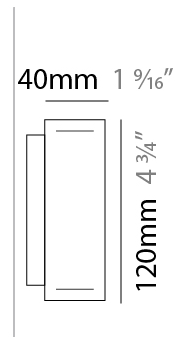

PROJECT
TYPE
SPECIFIER
QUANTITY
DATE

LED120 SURFACE

D73029-

base number   Color   Finish
Temperature   Options

1. To build a product code in our configurator select the specify button on the base model # product page
2. To build a manual product code on this datasheet choose from the options listed below in blue font and add the suffix to the base model #

GENERAL

Series: Woodlin
Subseries: LED120
Partner: Tunto
Division: Design
Installation: Surface
Product Type: Linear Profiles
Mounting Location: Wall
Light Distribution: Direct / Indirect

PHYSICAL

Shape: Rectangle
Length (mm): 700
Length (in): 27 9/16
Width (mm): 40
Width (in): 1 9/16
Height (mm): 120
Height (in): 4 3/4
Extension (mm): 40
Extension (in): 1 9/16
Diffuser: Opal
Fixture Finish: WAL / ASH / OAK / BLK / WHI
Fixture Material: Wood
Primary Material: Wood

ELECTRICAL

Lamp Type: LED
Input Wattage (W): 31
Total Output Wattage (W): 25.3
Dimming: Tri-Mode (Non-Dimming and Phase Dimming (120Vac only) and 0-10V Dimming)
Driver Included: Yes
Driver Location: Remote
Driver Type: Constant Current - Universal
Driver Class: Class 2
Housing: ENCP3
Input Voltage (V): 120 - 277
Constant Current (MA): 700

LED

Color Temperature (°K): 2700 / 3000 / 3500 / 4000
Max. Delivered Lumen (lm): 1500
CRI: >93 CRI
Lamp Life (hrs): 50000

OPTICAL

RATINGS AND CERTIFICATIONS

Certified By: Certified for North American Standards
IP rating: IP20

700mm 27 9/16"

Indirect