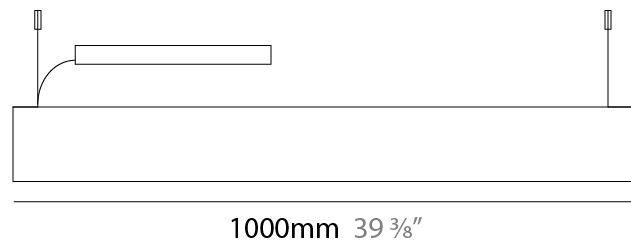

LED120 SUSPENSION

D71024-

base number
Color   Finish
Temperature   Options

1. To build a product code in our configurator select the specify button on the base model # product page
2. To build a manual product code on this datasheet choose from the options listed below in blue font and add the suffix to the base model #

GENERAL

Series: Woodlin
Subseries: LED120
Partner: Tunto
Division: Design
Installation: Suspension
Product Type: Linear Profiles
Mounting Location: Ceiling
Light Distribution: Direct / Indirect

PHYSICAL

Shape: Rectangle
Length (mm): 1000
Length (in): 39 3/8
Width (mm): 40
Width (in): 1 9/16
Height (mm): 120
Height (in): 4 3/4
Max. Overall Height (mm): 2120
Max. Overall Height (in): 83 7/16
Diffuser: Opal
Fixture Finish: [WAL](#) / [ASH](#) / [OAK](#) / [BLK](#) / [WHI](#)
Fixture Material: Wood
Primary Material: Wood
Cable Details: 2000mm / 78 3/4"

ELECTRICAL

Lamp Type: LED
Input Wattage (W): 46
Total Output Wattage (W): 38
Dimming: Tri-Mode (Non-Dimming and Phase Dimming (120Vac only) and 0-10V Dimming)
Driver Included: Yes
Driver Location: Integrated
Driver Type: Constant Current - Universal
Driver Class: Class 2
Input Voltage (V): 120 - 277
Constant Current (MA): 700

LED

Color Temperature (°K): [2700](#) / [3000](#) / [4000](#)
Max. Delivered Lumen (lm): 2200
CRI: >93 CRI
Lamp Life (hrs): 50000

OPTICAL

RATINGS AND CERTIFICATIONS

Certified By: Certified for North American Standards
IP rating: IP20