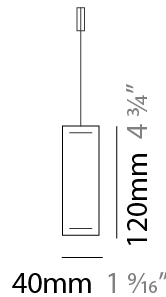

LED120 SUSPENSION

D71024-

base number
Color   Finish
Temperature   Options

1. To build a product code in our configurator select the specify button on the base model # product page
2. To build a manual product code on this datasheet choose from the options listed below in blue font and add the suffix to the base model #

GENERAL

Series: Woodlin
Subseries: LED120
Partner: Tunto
Division: Design
Installation: Suspension
Product Type: Linear Profiles
Mounting Location: Ceiling
Light Distribution: Direct / Indirect

PHYSICAL

Shape: Rectangle
Length (mm): 1000
Length (in): 39 3/8
Width (mm): 40
Width (in): 1 9/16
Height (mm): 120
Height (in): 4 3/4
Max. Overall Height (mm): 2120
Max. Overall Height (in): 83 7/16
Diffuser: Opal
Fixture Finish: [WAL](#) / [ASH](#) / [OAK](#) / [BLK](#) / [WHI](#)
Fixture Material: Wood
Primary Material: Wood
Cable Details: 2000mm / 78 3/4"

ELECTRICAL

Lamp Type: LED
Input Wattage (W): 46
Total Output Wattage (W): 38
Dimming: Tri-Mode (Non-Dimming and Phase Dimming (120Vac only) and 0-10V Dimming)
Driver Included: Yes
Driver Location: Integrated
Driver Type: Constant Current - Universal
Driver Class: Class 2
Input Voltage (V): 120 - 277
Constant Current (MA): 700

LED

Color Temperature (°K): [2700](#) / [3000](#) / [4000](#)
Max. Delivered Lumen (lm): 2200
CRI: >93 CRI
Lamp Life (hrs): 50000

OPTICAL

RATINGS AND CERTIFICATIONS

Certified By: Certified for North American Standards
IP rating: IP20