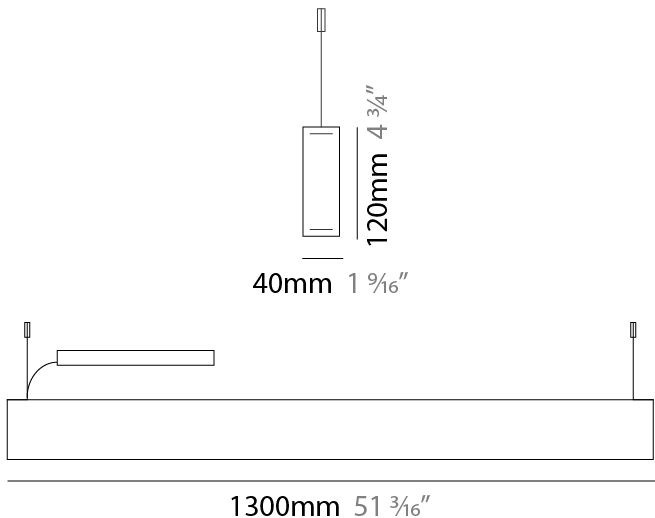

LED120 SUSPENSION

D71025-

base number
Color   Temperature   Finish   Options

1. To build a product code in our configurator select the specify button on the base model # product page
2. To build a manual product code on this datasheet choose from the options listed below in blue font and add the suffix to the base model #

GENERAL

Series: Woodlin
Subseries: LED120
Partner: Tunto
Division: Design
Installation: Suspension
Product Type: Linear Profiles
Mounting Location: Ceiling
Light Distribution: Direct / Indirect

PHYSICAL

Shape: Rectangle
Length (mm): 1300
Length (in): 51 ³/₁₆"
Width (mm): 40
Width (in): 1 ⁹/₁₆"
Height (mm): 120
Height (in): 4 ³/₄"
Max. Overall Height (mm): 2120
Max. Overall Height (in): 83 ⁷/₁₆"
Diffuser: Opal
Fixture Finish: [WAL](#) / [ASH](#) / [OAK](#) / [BLK](#) / [WHI](#)
Fixture Material: Wood
Primary Material: Wood
Cable Details: 2000mm / 78 3/4"

ELECTRICAL

Lamp Type: LED
Input Wattage (W): 60
Total Output Wattage (W): 50.1
Dimming: Tri-Mode (Non-Dimming and Phase Dimming (120Vac only) and 0-10V Dimming)
Driver Included: Yes
Driver Location: Integrated
Driver Type: Constant Current - Universal
Driver Class: Class 2
Input Voltage (V): 120 - 277
Constant Current (MA): 700

LED

Color Temperature (°K): [2700](#) / [3000](#) / [4000](#)
Max. Delivered Lumen (lm): 3260
CRI: >93 CRI
Lamp Life (hrs): 50000

OPTICAL

RATINGS AND CERTIFICATIONS

Certified By: Certified for North American Standards
IP rating: IP20