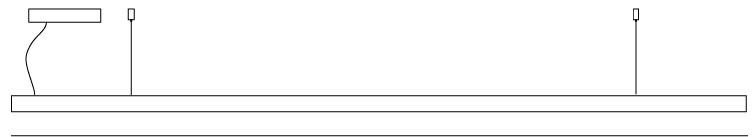

LED28 SUSPENSION

D71009-

base number
Color   Finish
Temperature   Options

1. To build a product code in our configurator select the specify button on the base model # product page
2. To build a manual product code on this datasheet choose from the options listed below in blue font and add the suffix to the base model #

GENERAL

Series: Woodlin
Subseries: LED28
Partner: Tunto
Division: Design
Installation: Suspension
Product Type: Linear Profiles
Mounting Location: Ceiling
Light Distribution: Direct

PHYSICAL

Shape: Rectangle
Length (mm): 1200
Length (in): 47 1/4
Width (mm): 28
Width (in): 1 1/8
Height (mm): 28
Height (in): 1 1/8
Max. Overall Height (mm): 2028
Max. Overall Height (in): 79 13/16
Diffuser: Opal
Fixture Finish: [WAL](#) / [ASH](#) / [OAK](#) / [BLK](#) / [WHI](#)
Fixture Material: Wood
Primary Material: Wood
Cable Details: 2000mm / 78 3/4"

ELECTRICAL

Lamp Type: LED
Input Wattage (W): 25
Total Output Wattage (W): 20.9
Dimming: Tri-Mode (Non-Dimming and Phase Dimming (120Vac only) and 0-10V Dimming)
Driver Included: Yes
Driver Location: Integrated
Driver Type: Constant Current - Universal
Driver Class: Class 2
Input Voltage (V): 120 - 277
Constant Current (MA): 700

LED

Color Temperature (°K): [2700](#) / [3000](#) / [3500](#) / [4000](#)
Max. Delivered Lumen (lm): 1300 Standard 3000K
CRI: >93 CRI
Lamp Life (hrs): 50000

OPTICAL

RATINGS AND CERTIFICATIONS

Certified By: Certified for North American Standards
IP rating: IP20

1200mm 47 1/4"

28mm 1 1/8"

Direct