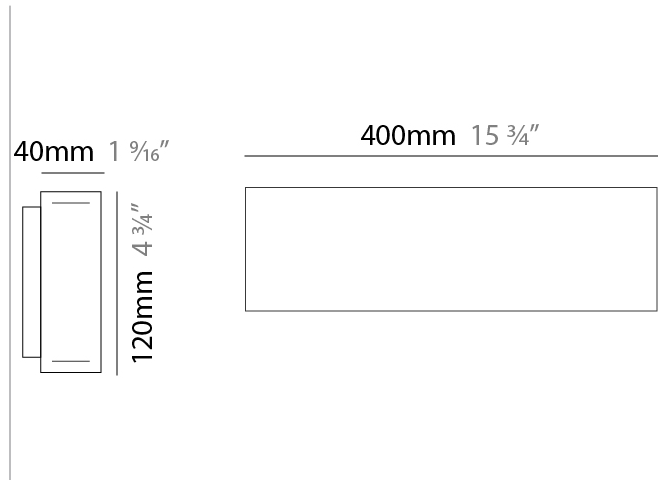

PROJECT
TYPE
SPECIFIER
QUANTITY
DATE

LED120 SURFACE

D73028-

base number
Color   Temperature   Finish   Options

1. To build a product code in our configurator select the specify button on the base model # product page
2. To build a manual product code on this datasheet choose from the options listed below in blue font and add the suffix to the base model #

GENERAL

Series: Woodlin
Subseries: LED120
Partner: Tunto
Division: Design
Installation: Surface
Product Type: Linear Profiles
Mounting Location: Wall
Light Distribution: Direct / Indirect

PHYSICAL

Shape: Rectangle
Length (mm): 400
Length (in): 15 3/4
Width (mm): 40
Width (in): 1 9/16
Height (mm): 120
Height (in): 4 3/4
Extension (mm): 40
Extension (in): 1 9/16
Diffuser: Opal
Fixture Finish: [WAL / ASH / OAK / BLK / WHI](#)
Fixture Material: Wood
Primary Material: Wood

ELECTRICAL

Lamp Type: LED
Input Wattage (W): 16
Total Output Wattage (W): 12.6
Dimming: Tri-Mode (Non-Dimming and Phase Dimming (120Vac only) and 0-10V Dimming)
Driver Included: Yes
Driver Location: Remote
Driver Type: Constant Current - Universal
Driver Class: Class 2
Housing: ENCP3
Input Voltage (V): 120 - 277
Constant Current (MA): 700

LED

Color Temperature (°K): [2700 / 3000 / 3500 / 4000](#)
Max. Delivered Lumen (lm): 800
CRI: >93 CRI
Lamp Life (hrs): 50000

OPTICAL

RATINGS AND CERTIFICATIONS

Certified By: Certified for North American Standards
IP rating: IP20

Indirect