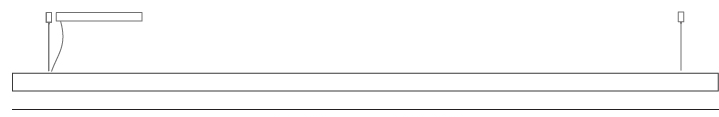

PROJECT
TYPE
SPECIFIER
QUANTITY
DATE

LED60 SUSPENSION

D71019- -

base number
Color   Temperature   Finish   Options

1. To build a product code in our configurator select the specify button on the base model # product page
2. To build a manual product code on this datasheet choose from the options listed below in blue font and add the suffix to the base model #

GENERAL

Series: Woodlin
Subseries: LED60
Brand: Tunto
Division: Design
Mounting Type: Suspension
Mounting Location: Ceiling
Subcategory: Profile

PHYSICAL

Shape: Rectangle
Length (mm): 2000
Length (in): 78 3/4
Width (mm): 60
Width (in): 2 3/8
Height (mm): 60
Height (in): 2 3/8
Max. Overall Height (mm): 2060
Max. Overall Height (in): 81 1/8
Light Distribution: Direct
Diffuser: Opal
Fixture Finish: [WAL / ASH / OAK / BLK / WHI](#)
Fixture Material: Wood
Cable Details: 2000mm / 78 3/4"

ELECTRICAL

Lamp Type: LED
Input Wattage (W): 90
Total Output Wattage (W): 75.9
Dimming: Tri-Mode (Non-Dimming and Phase Dimming (120Vac only) and 0-10V Dimming)
Driver Included: Yes
Driver Location: Integrated
Driver Type: Constant Current - Universal
Driver Class: Class 2
Input Voltage (V): 120 - 277
Constant Current (MA): 700

LED

Color Temperature (°K): [2700 / 3000 / 4000](#)
Max. Delivered Lumen (lm): 6550
CRI: >93 CRI
Lamp Life (hrs): 50000

OPTICAL

RATINGS AND CERTIFICATIONS

Certified By: Certified for North American Standards
IP rating: IP20

2000mm 78 3/4"

60mm 2 3/8"

Direct