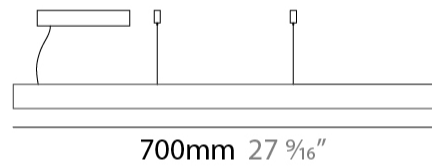

PROJECT
TYPE
SPECIFIER
QUANTITY
DATE

LED40 SUSPENSION

D71003-

base number
Color   Finish
Temperature   Options

1. To build a product code in our configurator select the specify button on the base model # product page
2. To build a manual product code on this datasheet choose from the options listed below in blue font and add the suffix to the base model #

GENERAL

Series: Woodlin
Subseries: LED40
Partner: Tunto
Division: Design
Installation: Suspension
Product Type: Linear Profiles
Mounting Location: Ceiling
Light Distribution: Direct

PHYSICAL

Shape: Rectangle
Length (mm): 700
Length (in): 27 ⁹/₁₆
Width (mm): 400
Width (in): 15 ³/₄
Height (mm): 40
Height (in): 1 ⁹/₁₆
Max. Overall Height (mm): 2040
Max. Overall Height (in): 80 ⁷/₁₆
Diffuser: Opal
Fixture Finish: [WAL / ASH / OAK / BLK / WHI](#)
Fixture Material: Wood
Primary Material: Wood

ELECTRICAL

Lamp Type: LED
Input Wattage (W): 16
Total Output Wattage (W): 12.7
Dimming: Tri-Mode (Non-Dimming and Phase Dimming (120Vac only) and 0-10V Dimming)
Driver Included: Yes
Driver Location: Integrated
Driver Type: Constant Current - Universal
Driver Class: Class 2
Input Voltage (V): 120 - 277
Constant Current (MA): 700

LED

Color Temperature (°K): [2700 / 3000 / 3500 / 4000](#)
Max. Delivered Lumen (lm): 960
CRI: >93 CRI
Lamp Life (hrs): 50000

OPTICAL

RATINGS AND CERTIFICATIONS

Certified By: Certified for North American Standards
IP rating: IP20