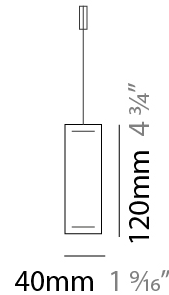

LED120 SUSPENSION

D71026-

base number   Color _____   Finish _____
                                         Temperature   Options

1. To build a product code in our configurator select the specify button on the base model # product page
2. To build a manual product code on this datasheet choose from the options listed below in blue font and add the suffix to the base model #

GENERAL

Series: Woodlin
Subseries: LED120
Partner: Tunto
Division: Design
Installation: Suspension
Product Type: Linear Profiles
Mounting Location: Ceiling
Light Distribution: Direct / Indirect

PHYSICAL

Shape: Rectangle
Length (mm): 1600
Length (in): 63
Width (mm): 40
Width (in): 1 ⁹/₁₆
Height (mm): 120
Height (in): 4 ³/₄
Max. Overall Height (mm): 2120
Max. Overall Height (in): 83 ⁷/₁₆
Diffuser: Opal
Fixture Finish: [WAL / ASH / OAK / BLK / WHI](#)
Fixture Material: Wood
Primary Material: Wood
Cable Details: 2000mm / 78 3/4"

ELECTRICAL

Lamp Type: LED
Input Wattage (W): 74
Total Output Wattage (W): 63
Dimming: Tri-Mode (Non-Dimming and Phase Dimming (120Vac only) and 0-10V Dimming)
Driver Included: Yes
Driver Location: Integrated
Driver Type: Constant Current - Universal
Driver Class: Class 2
Input Voltage (V): 120 - 277
Constant Current (mA): 700

LED

Color Temperature (°K): [2700 / 3000 / 4000](#)
Max. Delivered Lumen (lm): 3600
CRI: >93 CRI
Lamp Life (hrs): 50000

OPTICAL

RATINGS AND CERTIFICATIONS

Certified By: Certified for North American Standards
IP rating: IP20

1600mm 63"