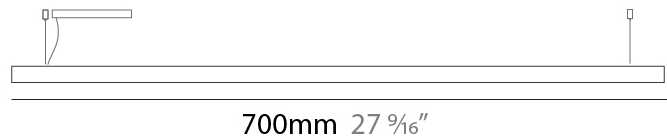

LED60 SUSPENSION

D71015-

base number
Color   Temperature   Finish   Options

1. To build a product code in our configurator select the specify button on the base model # product page
2. To build a manual product code on this datasheet choose from the options listed below in blue font and add the suffix to the base model #

GENERAL

Series: Woodlin
Subseries: LED60
Partner: Tunto
Division: Design
Installation: Suspension
Product Type: Linear Profiles
Mounting Location: Ceiling
Light Distribution: Direct

PHYSICAL

Shape: Rectangle
Length (mm): 700
Length (in): 27 ⁹/₁₆
Width (mm): 60
Width (in): 2 ³/₈
Height (mm): 60
Height (in): 2 ³/₈
Max. Overall Height (mm): 2060
Max. Overall Height (in): 81 ¹/₈
Diffuser: Opal
Fixture Finish: [WAL / ASH / OAK / BLK / WHI](#)
Fixture Material: Wood
Primary Material: Wood
Cable Details: 2000mm / 78 3/4"

ELECTRICAL

Lamp Type: LED
Input Wattage (W): 29
Total Output Wattage (W): 25.3
Dimming: Tri-Mode (Non-Dimming and Phase Dimming (120Vac only) and 0-10V Dimming)
Driver Included: Yes
Driver Location: Integrated
Driver Type: Constant Current - Universal
Driver Class: Class 2
Input Voltage (V): 120 - 277
Constant Current (MA): 700

LED

Color Temperature (°K): [2700 / 3000 / 3500 / 4000](#)
Max. Delivered Lumen (lm): 2180
CRI: >93 CRI
Lamp Life (hrs): 50000

OPTICAL

RATINGS AND CERTIFICATIONS

Certified By: Certified for North American Standards
IP rating: IP20

PROJECT
TYPE
SPECIFIER
QUANTITY
DATE