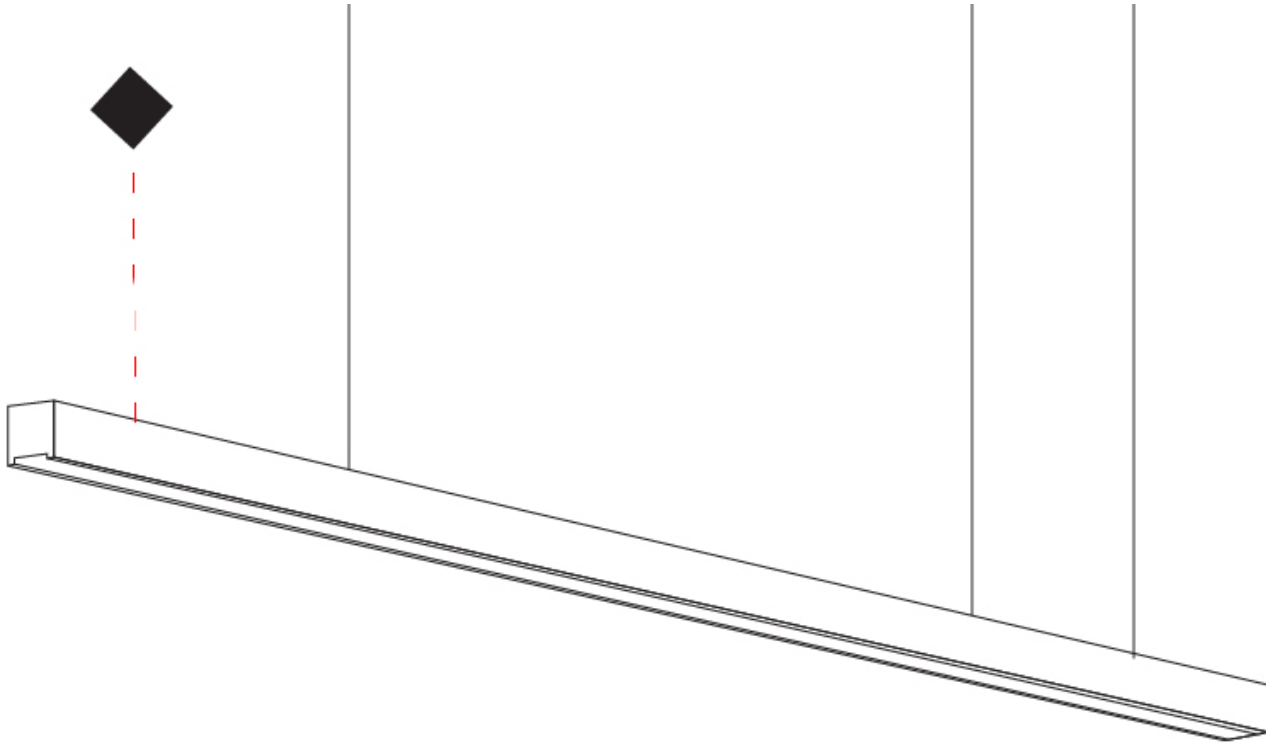

LED28 SUSPENSION

D71009-

PROJECT	_____
TYPE	_____
SPECIFIER	_____
QUANTITY	_____
DATE	_____