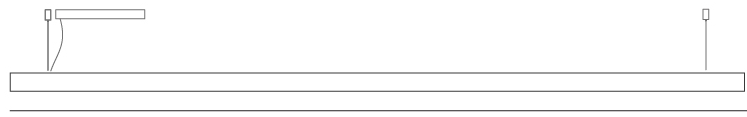

PROJECT
TYPE
SPECIFIER
QUANTITY
DATE

LED60 SUSPENSION

D71020-

base number
Color   Finish
Temperature   Options

1. To build a product code in our configurator select the specify button on the base model # product page
2. To build a manual product code on this datasheet choose from the options listed below in blue font and add the suffix to the base model #

GENERAL

Series: Woodlin
Subseries: LED60
Partner: Tunto
Division: Design
Installation: Suspension
Product Type: Linear Profiles
Mounting Location: Ceiling
Light Distribution: Direct

PHYSICAL

Shape: Rectangle
Length (mm): 2400
Length (in): 94 ½
Width (mm): 60
Width (in): 2 ¾
Height (mm): 60
Height (in): 2 ¾
Max. Overall Height (mm): 2060
Max. Overall Height (in): 81 ⅛
Diffuser: Opal
Fixture Finish: [WAL](#) / [ASH](#) / [OAK](#) / [BLK](#) / [WHI](#)
Fixture Material: Wood
Primary Material: Wood
Cable Details: 2000mm / 78 3/4"

ELECTRICAL

Lamp Type: LED
Input Wattage (W): 110
Total Output Wattage (W): 88.8
Dimming: Tri-Mode (Non-Dimming and Phase Dimming (120Vac only) and 0-10V Dimming)
Driver Included: Yes
Driver Location: Integrated
Driver Type: Constant Current - Universal
Driver Class: Class 2
Input Voltage (V): 120 - 277
Constant Current (MA): 700

LED

Color Temperature (°K): [2700](#) / [3000](#) / [3500](#) / [4000](#)
Max. Delivered Lumen (lm): 8750
CRI: >93 CRI
Lamp Life (hrs): 50000

OPTICAL

RATINGS AND CERTIFICATIONS

Certified By: Certified for North American Standards
IP rating: IP20

2400mm 94 ½"

60mm 2 ¾"

Direct