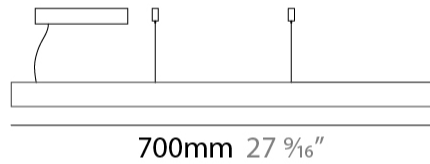

LED40 SUSPENSION

D71004- -

base number   Color   Finish
Temperature   Options

1. To build a product code in our configurator select the specify button on the base model # product page
2. To build a manual product code on this datasheet choose from the options listed below in blue font and add the suffix to the base model #

GENERAL

Series: Woodlin
Subseries: LED40
Brand: Tunto
Division: Design
Mounting Type: Suspension
Mounting Location: Ceiling
Subcategory: Profile

PHYSICAL

Shape: Rectangle
Length (mm): 700
Length (in): 27 ⁹/₁₆
Width (mm): 400
Width (in): 15 ³/₄
Height (mm): 40
Height (in): 1 ⁹/₁₆
Max. Overall Height (mm): 2040
Max. Overall Height (in): 80 ⁵/₁₆
Light Distribution: Direct
Diffuser: Opal
Fixture Finish: [WAL / ASH / OAK / BLK / WHI](#)
Fixture Material: Wood

ELECTRICAL

Lamp Type: LED
Input Wattage (W): 23
Total Output Wattage (W): 19
Dimming: Tri-Mode (Non-Dimming and Phase Dimming (120Vac only) and 0-10V Dimming)
Driver Included: Yes
Driver Location: Integrated
Driver Type: Constant Current - Universal
Driver Class: Class 2
Input Voltage (V): 120 - 277
Constant Current (MA): 700

LED

Color Temperature (°K): [3000](#)
Max. Delivered Lumen (lm): 1300
CRI: >93 CRI
Lamp Life (hrs): 50000

OPTICAL

RATINGS AND CERTIFICATIONS

Certified By: Certified for North American Standards
IP rating: IP20

40mm 1 ⁹/₁₆"

Direct